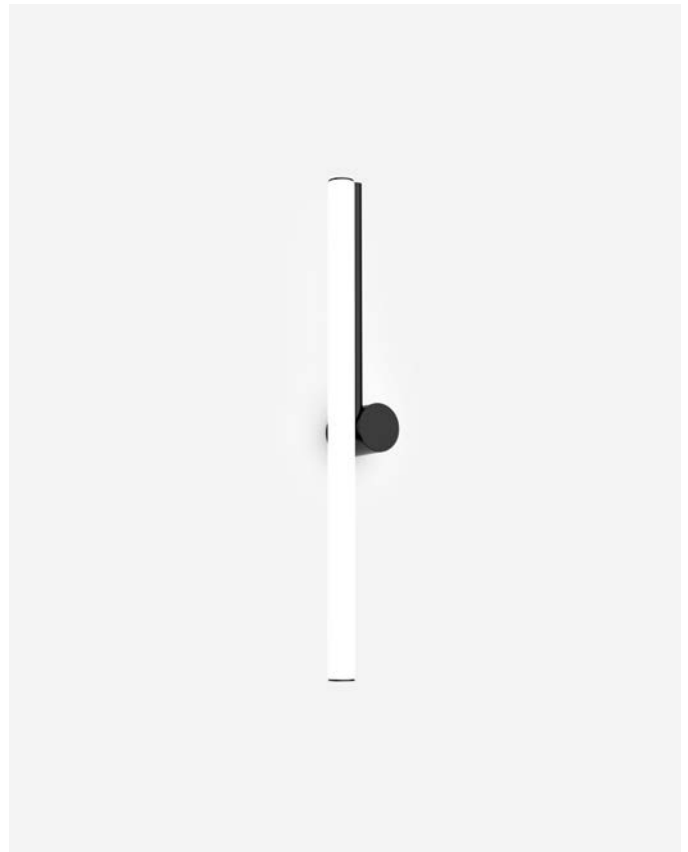

A704-030-16-30K