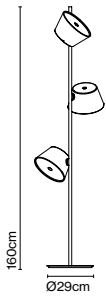

Tam Tam P3

Code
Stem
A633-144 39 ☒☉ ● Black semi-matt (RAL 9011)

Shades
A633-130 39 ☒☉ ● Black semi-matt (RAL 9011)
A633-130 35 ☒☉ ● Off-white semi-matt (RAL 1013)
A633-130 37 ☒☉ ● Sand semi-matt (RAL 7032)
A633-130 38 ☒☉ ● Silver grey semi-matt (RAL 7001)
A633-130 42 ☒☉ ● Olive yellow semi-matt (RAL 1020)
A633-130 46 ☒☉ ● Orange semi-matt (RAL 2000)
A633-130 47 ☒☉ ● Brown grey semi-matt (RAL 7013)

Materials
Shade: Aluminium
Diffuser: Opalescent methacrylate
Structure: Metal

Product type: Floor
Light source: 3x E27 LED Standard 8W
Weight: Net 7 kg – Gross 10 kg
Package: 168 x 18 x 18 cm – 4 kg Vol – 0,008 m³
33 x 33 x 3 cm – 3 kg Vol – 0,003 m³
(3x) 24 x 24 x 16 cm – 1 kg Vol – 0,009 m³

CE

EAC

Cable length: 2 m
Wire installation: Plug-in
Color cord: Black
Switch location: In-line