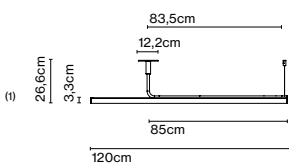

Ambrosia 120

Code	Finish	CCT
A704-001-15-22K	● Matt Gold	22K
A704-001-15-27K	● Matt Gold	27K
A704-001-15-30K	● Matt Gold	30K
A704-001-16-22K	● Black	22K
A704-001-16-27K	● Black	27K
A704-001-16-30K	● Black	30K

Materials: Aluminium
Structure: Aluminium
Diffuser: Methacrylate
Canopy: Aluminium / Steel

Dimmable: Yes
Integrated dimmer: No
Dimming protocols: It depends on the purchased power supply.

Product type: Pendant / Ceiling
Light source Ambrosia 22K: LED SMD 24Vdc 19,2W 2200K CRI90 2116lm
Luminaire Ambrosia 22K: (Power supply not included) 1885lm

Light source Ambrosia 27K: LED SMD 24Vdc 19,2W 2700K CRI90 2028lm
Luminaire Ambrosia 27K: (Power supply not included) 1891lm

Light source Ambrosia 30K: LED SMD 24Vdc 19,2W 3000K CRI90 2256lm
Luminaire Ambrosia 30K: (Power supply not included) 1927lm

Weight: Net 2,4 kg – Gross 3 kg
Package: 29 x 10 x 135 cm - 2 kg – VOL - 0,04 m³
8 x 8 x 128 cm - 1 kg – VOL - 0,01 m³

Product notes: 24V remote power supply to be ordered separately.
LED included

Dimmable