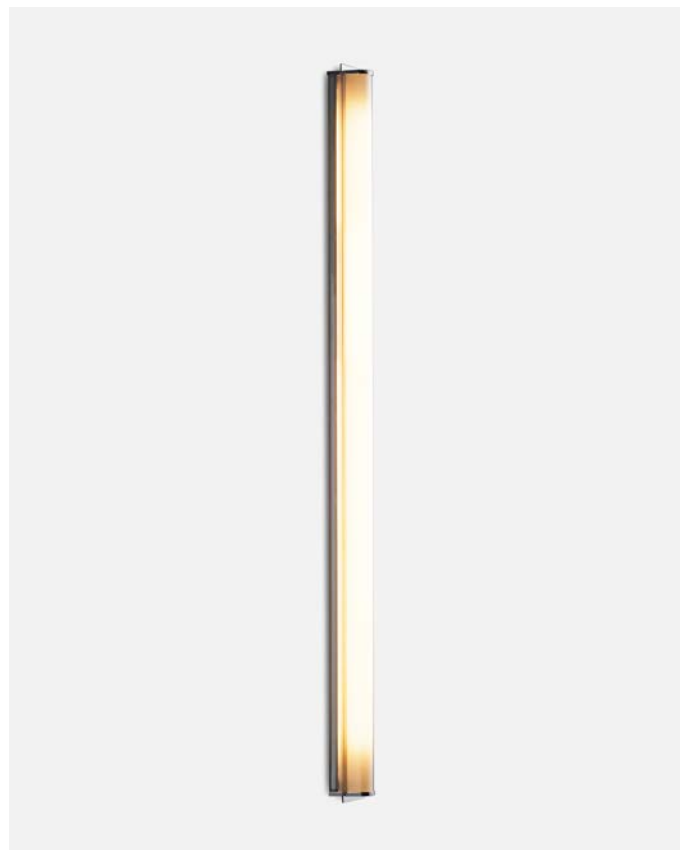

Manhattan LED 63.5

Code A2005-030
Finish ● Chrome

Materials Dimmable: No
Structure: Aluminium
Diffuser: silk-screened polycarbonate

Product type: Wall
Light source: LED SMD 350mA 15,6W 2700K CRI80 2608lm
Luminaire: 220 - 240 VAC 19,15W
Weight: Net 1,2 kg – Gross 1,4 kg
Package: 67 x 11 x 9 cm – 1,4 kg Vol – 0,01 m³
Product notes: 3000K available upon request
LED included

CE

IP44

ERC

UK

CR

Wire installation: Hardwired

Product notes: 3000K available upon request. Upcharge of 60 €.