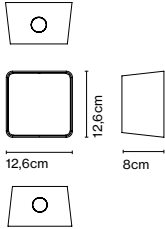

Lab 2 2020

Code A646-091   Finish ● Graphite grey (RAL 7024)

Materials   Dimmable: No
Structure: Injected aluminium
Lids: Metal, wood, stone-like

Product type: Wall
Light source: LED SMD 24Vdc 7,4W 2700K CRI90 378lm
Luminaire: 100 - 240 VAC 8,47W 322lm
Weight: Net 0,87 kg – Gross 1 kg
Package: 16 x 15 x 14 cm – 1 kg Vol – 0,003 m³
Product notes: Lid to be ordered separately.