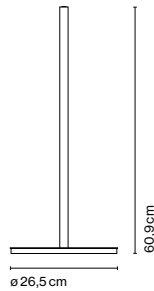

Floor base

Code A642-020 Finish ● Black (RAL 9005)

Materials
Structure: Aluminium

Product type: Accessory
Weight: Net 5,4 kg – Gross 7 kg
Package: 34 x 34 x 3 cm - 6 kg – VOL - 0,003 m³
Ø4 x 66 cm - 1 kg – VOL - 0,0002 m³