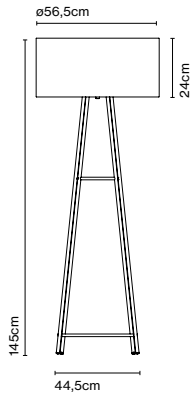

Materials Dimmable: No
Base: Steel
Diffuser: Opal blown glass

Product type: Table
Light source: LED SMD 24Vdc 6,5W 2700K CRI90 579lm
Luminaire: 100 - 240 VAC 7,2W 157lm
Weight: Net 0,39 kg – Gross 1,22 kg
Package: 22 x 19 x 13 cm – 1,22 kg Vol – 0,005 m³ (1u)
39 x 17 x 45 cm – 5,4 kg Vol – 0,03 m³ (4u)
Product note: Multiple order of 4 units
LED included

CE

ERC

A645-009

Cala Metal P145

Code A645-056-39 Finish ● Black

Materials
Shade: White polyester PET, Textilene
Structure: Iron

Product type: Floor
Light source: E27 LED Globe (ø95) 12W
Weight: Net 5,8 kg – Gross 9,3 kg
Package: 60 x 60 x 30 cm - 4,1 kg – VOL - 0,108 m³
50 x 13 x 132 cm - 5,2 kg – VOL - 0,09 m³