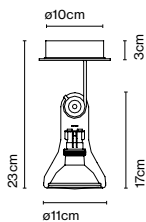

Atlas

Code   Finish
A34-050-50-27K   ○ Translucent
A34-050-50-30K   ○ Translucent

Materials
Shade: Polycarbonate
Canopy: White polyamide
Structure: Stainless steel

Product type: Wall / Ceiling
Light source: E27 LED spot 9,5W PAR30S 25D 2700K 740lm (included)
                  E27 LED spot 9,5W PAR30S 25D 3000K 760lm (included)
Weight: Net 0,3 kg – Gross 0,9 kg
Package: 30 x 30 x 22 cm - 0,9 kg – VOL - 0,02 m³
Product notes: Atlas has been designed to specifically accommodate the bulb included so that the bulb does not protrude from the diffuser.

A34-050-50-27K