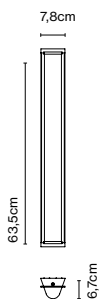

Manhattan LED 63.5

Code A2005-030
Finish ● Chrome

Materials Dimmable: No
Structure: Aluminium
Diffuser: silk-screened polycarbonate

Product type: Wall
Light source: LED SMD 350mA 15,6W 2700K CRI80 2608lm
Luminaire: 220 - 240 VAC 19,15W
Weight: Net 1,2 kg – Gross 1,4 kg
Package: 67 x 11 x 9 cm – 1,4 kg Vol – 0,01 m³
Product notes: 3000K available upon request
LED included