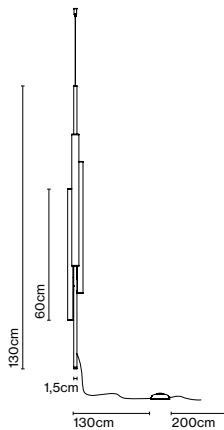

Light source Ambrosia 27K: LED SMD 24Vdc 28,8W 2700K CRI90 3267lm
Luminaire Ambrosia 27K: 100 - 240 VAC 33,8W 3021lm

Light source Ambrosia 30K: LED SMD 24Vdc 28,8W 3000K CRI90 3324lm
Luminaire Ambrosia 30K: 100 - 240 VAC 33,8W 3078lm

Weight: Net 1,4 kg – Gross 2,1 kg

Package: 13 x 13 x 136 cm - 2,1 kg – VOL - 0,02 m³

LED included

Dimmable

Ø7,7cm

Steel wire length: 2 m
Cable length: 3,3 m
Wire installation: Plug-in
Color cord: Black
Switch location: In-line