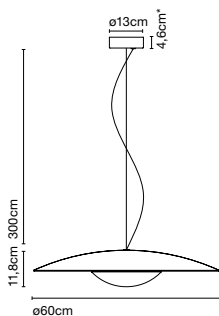

Ginger 60

Code	Finish	Dimming	Class
A662-742-2035-27K	☉ Oak - White	Triac	II
A662-742-2135-27K	☉ Wenge - White	Triac	II
A662-747-2035-27K	☉ Oak - White	DALI	I
A662-747-2135-27K	☉ Wenge - White	DALI	I
A662-744-2035-27K	☉ Oak - White	1-10V	I
A662-744-2135-27K	☉ Wenge - White	1-10V	I
A662-743-1515-27K	☉ Brushed brass - Brushed brass	Triac	II
A662-743-1535-27K	☉ Brushed brass - White	Triac	II
A662-743-3935-27K	☉ Black - White	Triac	II
A662-748-1515-27K	☉ Brushed brass - Brushed brass	DALI	I
A662-748-1535-27K	☉ Brushed brass - White	DALI	I
A662-748-3935-27K	☉ Black - White	DALI	I

Materials
Diffuser: Pressed wood or brushed aluminium
Dissipater: Aluminium

Dimmable: Yes
Integrated dimmer: No
Dimming protocols: Phase cut (Triac)
DALI, Casambi
1-10V

Product type: Pendant

Light source: LED SMD 700mA 22,4W 2700K CRI90 2933lm

Luminaire: 180 - 295 VAC TRIAC 26,09W 1165lm

220 - 240 VAC DALI 26,37W 1165lm

220 - 240 VAC 1-10V 27,15W 1165lm

Weight: Net 3,5 kg – Gross 6,2 kg

Package: 72 x 72 x 28 cm – 6,2 kg Vol – 0,1 m³

LED included

Dimmable

CE

ERC

UK
CA

* 6,5cm (DALI)

Cable length: 3 m

Wire installation: Hardwired

Color cord: Black

Canopy color: Black

Product notes: 3000K available upon request. Upcharge of 60 €.

Casambi available upon request. Upcharge of 210 €.