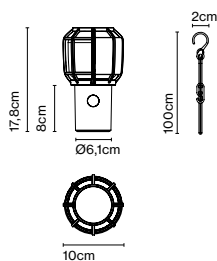

Dimmer

IP44

CE

ERC

Switch location: Body
Charging time 10 h

Battery life time:
7 hours in peak power
14 hours in half power
28 hours in a quarter power

A703-001