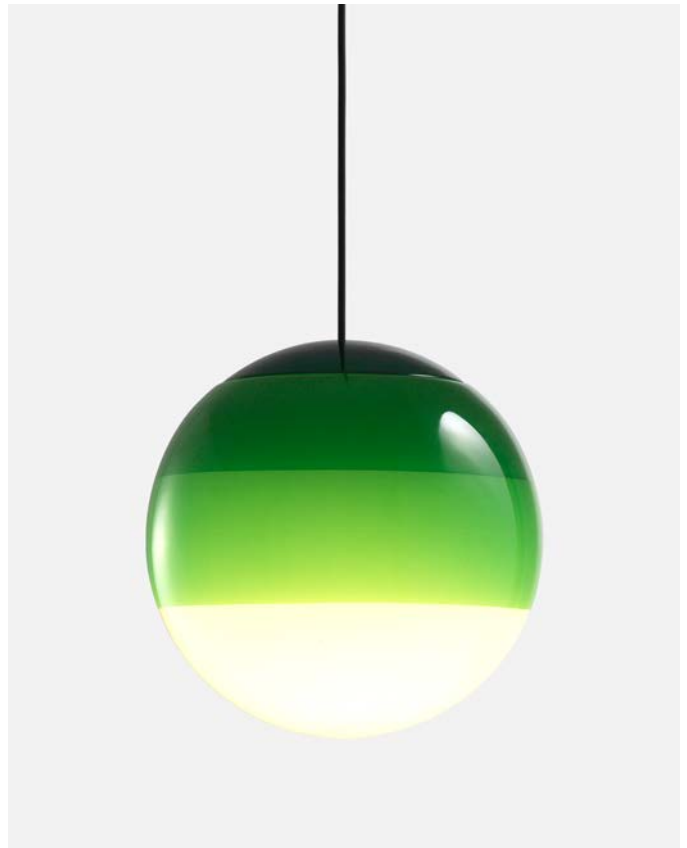

Dipping Light 13 - 24V NEW FINISHES

Code	Finish
A691-457-35-27K	White
A691-251	Blue
A691-457-45-27K	Green
A691-457-30-27K	Amber
A691-254	Pink
A691-457-40-27K	Burgundy
A691-457-47-27K	Chocolate
A691-457-37-27K	Cream

Materials
Diffuser: Brilliant white blown glass globe with layered paint
Cover: Polycarbonate

Dimmable: Yes
Integrated dimmer: No
Dimming protocols: It depends on the purchased power supply.
Phase cut (Triac), DALI, Casambi

Product type: Pendant
Light source: LED SMD 24Vdc 5W 2700K CRI90 495lm
Luminaire: (Power supply not included) 203lm
Weight: Net 0,6 kg – Gross 1 kg
Package: 21 x 22 x 23 cm – 1 kg Vol – 0,01 m³
Product notes: Use with Cluster. 1 pc. hook accessory included
LED included

Dimmable

Cable length: 4 m
Wire installation: Hardwired
Color cord: Black

A691-457-45-27K