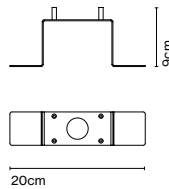

Materials
Structure: Stainless steel

Product type: Accessory
Weight: Net 0,26 kg – Gross 0,32 kg
Package: 9 x 10 x 21 cm - 0,32 kg – VOL - 0,002 m³

Ledtube, Daniel López

Its ergonomic design beckons you to move it in any direction, up to 360°, and its use is very intuitive. When opened, it turns on automatically; when closed, it turns off and hides away in the wall, like camouflage. It's so versatile it can be installed