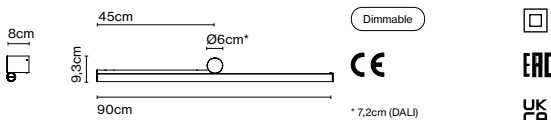

Ambrosia A 90 left AC

Code	Finish	CCT	Dimming
A704-034-15-22K	● Matt Gold	22K	Triac
A704-034-15-27K	● Matt Gold	27K	Triac
A704-034-15-30K	● Matt Gold	30K	Triac
A704-034-16-22K	● Black	22K	Triac
A704-034-16-27K	● Black	27K	Triac
A704-034-16-30K	● Black	30K	Triac
A704-035-15-22K	● Matt Gold	22K	DALI
A704-035-15-27K	● Matt Gold	27K	DALI
A704-035-15-30K	● Matt Gold	30K	DALI
A704-035-16-22K	● Black	22K	DALI
A704-035-16-27K	● Black	27K	DALI
A704-035-16-30K	● Black	30K	DALI

Materials: Aluminium
Structure: Aluminium
Diffuser: Methacrylate
Canopy: Aluminium / Steel

Dimmable: Yes
Integrated dimmer: No
Dimming protocols: Phase cut (Triac)
DALI

Product type: Wall

Light source Ambrosia 22K: LED SMD 500mA 12,9W 2200K CRI90 1776lm
Luminaire Ambrosia 22K: 220 - 240 VAC TRIAC 15,4W 1668lm / DALI 15,5W
Light source Ambrosia 27K: LED SMD 500mA 12,9W 2700K CRI90 17985lm
Luminaire Ambrosia 27K: 220 - 240 VAC TRIAC 15,4W 1756lm / DALI 15,5W
Light source Ambrosia 30K: LED SMD 500mA 12,9W 2700K CRI90 1815lm
Luminaire Ambrosia 30K: 220 - 240 VAC TRIAC 15,4W 1634lm / DALI 15,5W

Weight: Net 0,75 kg – Gross 1,5 kg

Package: 13 x 15,5 x 99 cm - 1,5 kg – Vol - 0,02 m³

LED included. Power supply included.