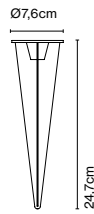

Post accessory

Code Finish
 A662-555 ● Stainless steel

Materials
 Structure: Stainless steel 316 L

Product type: Accessory
 Weight: Net 0,3 kg – Gross 0,4 kg
 Package: 14 x 14 x 28 cm - 0,4 kg – VOL - 0,006 m³