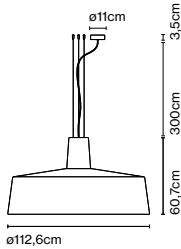

Soho 112 IP44 LED

Code	Finish
A631-169	● White
A631-170	● Stone grey
A631-171	● Black

Materials
Shade: Rotary moulded polyethylene
Diffuser: Methacrylate opal

Dimmable: Yes
Integrated dimmer: No
Dimming protocols: Phase cut (Triac)
Casambi

Product type: Pendant
Light source: LED SMD 350mA 93,6W 2700K CRI90 15648lm
Luminaire: 180 - 295 VAC TRIAC 109,8W 8085lm
Weight: Net 27,6 kg – Gross 32 kg
Package: 116 x 114 x 71 cm – 32 kg Vol – 0,95 m³
Product notes: 3000K available upon request
LED included

Dimmable

CE

IP44

EAC

UK
CA