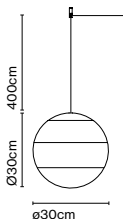

Dipping Light 30 NEW FINISHES

Code	Finish
A691-460-35-27K	● White
A691-281	● Blue *
A691-460-45-27K	● Green
A691-460-30-27K	● Amber
A691-284	● Pink *
A691-460-40-27K	● Burgundy
A691-460-47-27K	● Chocolate
A691-460-37-27K	● Cream

Materials
Diffuser: Brilliant white blown glass globe with layered paint
Cover: Polycarbonate
Canopy: Metal

Dimmable: Yes
Integrated dimmer: No
Dimming protocols: Phase cut (Triac)
Casambi
DALI

Product type: Pendant
Light source: LED SMD 700mA 8,2W 2700K CRI90 913lm
Luminaire: 220 - 240 VAC TRIAC 10,87W 379lm
Weight: Net 2,4 kg – Gross 3,6 kg
Package: 41 x 40 x 41 cm – 3,6 kg Vol – 0,07 m³
LED included

Dimmable

Cable length: 2 m
Wire installation: Hardwired
Color cord: Black
Canopy color: Black - Entry points: 1

Dipping Light 30 - 24V NEW FINISHES

Code	Finish
A691-461-35-27K	● White
A691-291	● Blue *
A691-461-45-27K	● Green
A691-461-30-27K	● Amber
A691-294	● Pink *
A691-461-40-27K	● Burgundy
A691-461-47-27K	● Chocolate
A691-461-37-27K	● Cream

Materials
Diffuser: Brilliant white blown glass globe with layered paint
Cover: Polycarbonate

Dimmable: Yes
Integrated dimmer: No
Dimming protocols: It depends on the purchased power supply.
Phase cut (Triac), DALI, Casambi

Product type: Pendant
Light source: LED SMD 24Vdc 11,5W 2700K CRI90 1024lm
Luminaire: (Power supply not included) 379lm
Weight: Net 2 kg – Gross 3,3 kg
Package: 41 x 40 x 41 cm – 3,3 kg Vol – 0,07 m³
Product notes: Use with Cluster.
1 pc . hook accessory included
LED included

Dimmable

Cable length: 4 m
Wire installation: Hardwired
Color cord: Black