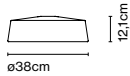

Soho C 38 LED

Code	Finish	Dimming
A631-210	● White *	Triac
A631-214	● Sky blue *	Triac

Materials
Shade: Rotary moulded polyethylene
Diffuser: Methacrylate opal

Dimmable: Yes
Integrated dimmer: No
Dimming protocols: Phase cut (Triac)
DALI

Product type: Ceiling
Light source: LED SMD 700mA 13,35W 2700K CRI80 1848lm
Luminaire: 220 - 240 VAC TRIAC 15,94W 1051lm
220 - 240 VAC DALI 16,23W 1051lm
Weight: Net 2,3 kg – Gross 3,1 kg
Package: 44 x 44 x 15 cm – 3,1 kg Vol – 0,03 m³
LED included