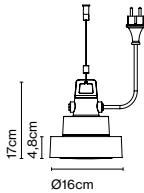

Plaff-on! S 16 IP65

Code   Finish
A628-072-31-27K ☑☉ ● Rust Brown
A628-072-39-27K ☑☉ ▲ Black-White (RAL 9005)

Materials   Dimmable: Yes
Structure: Aluminium   Integrated dimmer: No
Shade: Opal blown glass   Dimming protocols: Phase cut (Triac)

Product type: Pendant
Light source: LED COB 230 VAC 8W 2700K CRI90 571lm
Luminaire: 230 VAC TRIAC 8,47W 225lm
Weight: Net 1,3 kg – Gross 1,9 kg
Package: 22 x 22 x 25 cm – 1,9 kg Vol – 0,01 m³
LED included

Dimmable

CE

IP65

ERC

UK
CA