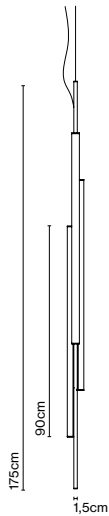

Dimmable

CE

ERC

UK
CA

Wire installation: Hardwired
Steel wire length: 2 m
Cable length: 3,2 m
Color cord: Black

Ø7,7cm