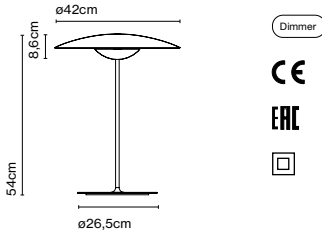

Materials
Diffuser and base: Pressed wood
Dissipater: Aluminium
Stem: Aluminium

Integrated dimmer: Yes
Dimmer type: Progressive from 0 to 100

Product type: Table
Light source: LED SMD 700mA 16,28W 2700K CRI90 1873lm
Luminaire: 85 - 264 VAC 16,85W 698lm
Weight: Net 3,4 kg – Gross 5,6 kg
Package: 61 x 61 x 22 cm – 5,6 kg Vol – 0,08 m³
LED included