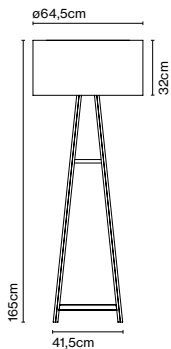

Cala P165

Code A645-009   Finish ● Oak - Pearl White

Materials
Shade: White polyester PET, textile
Diffuser: Methacrylate
Structure: Varnished oak

Product type: Floor
Light source: 3x E27 LED Standard 8W
Weight: Net 5,02 kg – Gross 10,3 kg
Package: 69 x 69 x 37 cm - 5,3 kg – VOL - 0,18 m³
50 x 13 x 155 cm - 5 kg – VOL - 0,02 m³

CE

ERC