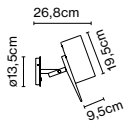

Scantling A

Code	Finish
A626-007	● White (RAL 9010)
A626-021	● Black (RAL 9005)

Materials
Structure: Iron
Arm: Oak
Shade: Aluminium

Product type: Wall
Light source: E27 LED Reflector 8W
Weight: Net 0,8 kg – Gross 1,4 kg
Package: 35 x 30 x 18 cm – 1,4 kg Vol – 0,02 m³

Wire installation: Hardwired
Switch location: Canopy