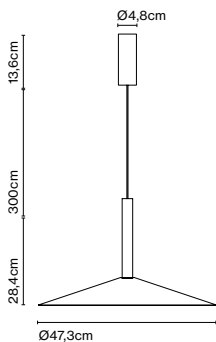

Milana 47

Code
A699-005-35-27K
A699-005-39-27K ☉

Finish
● Off-white (RAL 1013)
● Black (RAL 9005)

Materials
Shade: Aluminium
Diffuser: Polycarbonate

Dimmable: Yes
Integrated dimmer: No
Dimming protocols: Phase cut (Triac), DALI

Product type: Pendant
Light source: LED SMD 700mA 8,6W 2700K CRI90 372lm
Luminaire: 220 - 240 VAC TRIAC 8,72W 340lm
Weight: Net 1,3 kg – Gross 2,6 kg
Package: 24 x 24 x 7 cm – 0,86 kg Vol – 0,004 m³
52,5 x 52,5 x 10 cm – 1,56 kg Vol – 0,028 m³
Product notes: DALI upon request
LED included

Dimmable

CE

ERC

UK
CA

Cable length: 3 m
Wire installation: Hardwired
Color cord: Black
Canopy color: Black