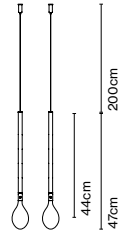

Hooks x2 Fris

Code
Hook 47 x2
A718-025-39 ☹

2 units included

Finish

● Black