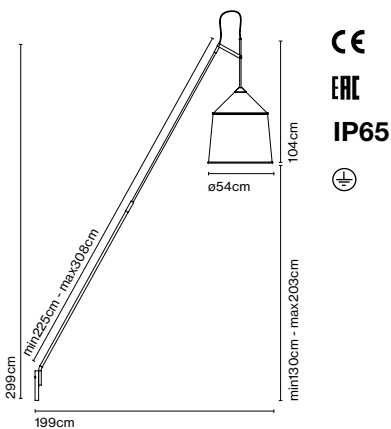

Materials Dimmable: Yes
Shade: Textilene, inner part in white Integrated dimmer: No
Structure: Stainless steel Dimmer Casambi IP65 (optional)
Extensible stem: Carbon fiber

Product type: Floor
Light source: LED COB 230VAC 15W 2700K CRI90 1022lm
Luminaire: 230VAC TRIAC 15W 513lm
Weight: Net 4,7 kg – Gross 12,5 kg
Package: 277 x 48 x 23 cm – 9 kg Vol – 0,3 m³
55 x 55 x 45 cm – 3,5 kg Vol – 0,136 m³
LED included