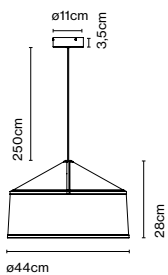

Package: 52 x 52 x 37 cm – 3,9 kg Vol – 0,1 m³

Cable length: 2,5 m

Wire installation: Hardwired

Color cord: Black

Canopy color: Black

A715-001-48

Led bulbs

	Code	Description
	BOM-261	E14 LED 5,5W 2700K 470lm
	BOM-223	E27 LED Globe (ø95) 12W 2800K 810lm
	BOM-227	E27 LED Reflector 8W 3000K 720lm
	BOM-222	E27 LED Globe (ø120) 11W 2800K 1055lm
	BOM-246	G9 LED 3,5W 3000K 300lm
	BOM-270	E27 LED PAR30 10W 40° 3000K 850/1200lm
	BOM-272.2	E27 LED 7,5W 2700K 1055lm