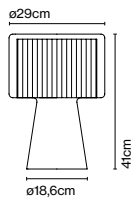

Mercer M

Code
A89-010 ☹☉
A89-071

Finish
● Natural cotton ribbon
● Pearl white

Materials
Shade: Textile
Structure: Blown glass
Diffuser: Opal disc

Integrated dimmer: Yes
Dimmer type: Progressive in-line dimmer

Product type: Table
Light source: E27 LED 9,5W DIM
Weight: Net 5 kg – Gross 6,28 kg
Package: 57 x 39 x 41 cm – 6,28 kg Vol – 0,09 m³

Dimmer

CE

ERC

Cable length: 1,5 m
Wire installation: Plug-in
Color cord: Black
Switch location: In-line