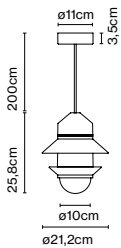

Santorini IP20

Code A654-050
Finish ● Light green (PANTONE 5517U)
A654-051 ● Sand (RAL 1001)
A654-052 ● Off-white (RAL 1013) *

Materials
Structure: Polycarbonate
Shade: Blown pressed glass

Product type: Pendant
Light source: E27 LED Standard 8W
Weight: Net 1,3 kg – Gross 2 kg
Package: 41 x 25 x 24 cm – 2 kg Vol – 0,025 m³