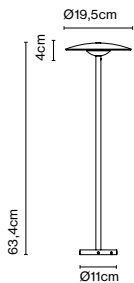

Dimmable

CE

ERC

UK
CA

IP65

Cable length: 2,4 m