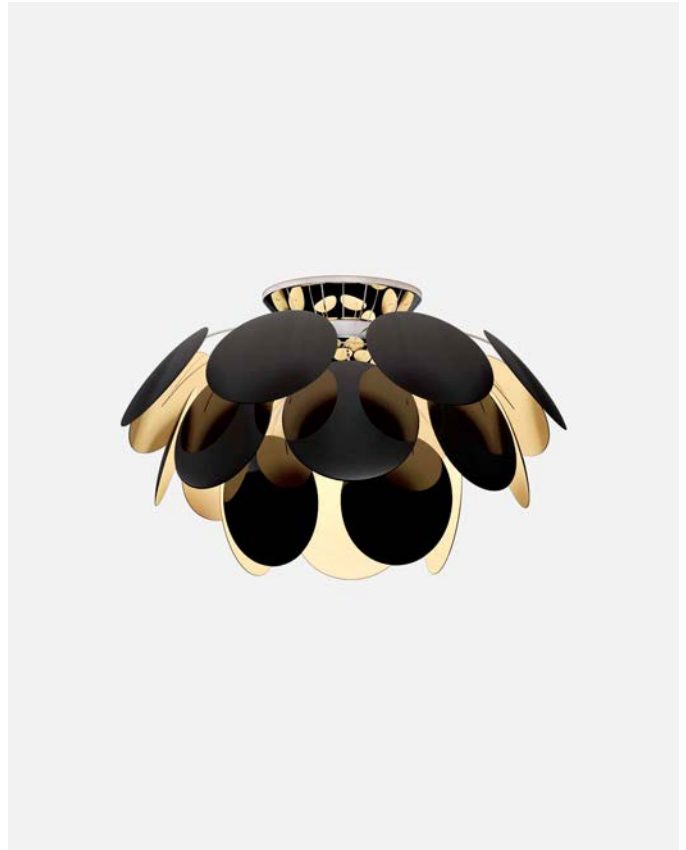

Discocó C53

Code	Finish
A620-010	● White (RAL 9003) *
A620-081	● Black - Gold (RAL 9004 - Gold) *

Materials
Discs: ABS
Semi-sphere: Chromed metal

Product type: Ceiling
Light source: E27 LED Globe (ø120) 14W
Weight: Net 2,2 kg – Gross 3,7 kg
Package: 86 x 27 x 22 cm - 3,7 kg – VOL - 0,05 m³

Wire installation: Hardwired

A620-081

Discocó C68

Code	Finish
A620-123	● White (RAL 9003) *
A620-126	● Black - Gold (RAL 9004 - Gold) *

Materials
Discs: ABS
Semi-sphere: Chromed metal

Product type: Ceiling
Light source: 3x E27 LED Globe (ø120) 14W
Weight: Net 4,2 kg – Gross 7 kg
Package: 109 x 33 x 27 cm - 7 kg – VOL - 0,097 m³

Wire installation: Hardwired