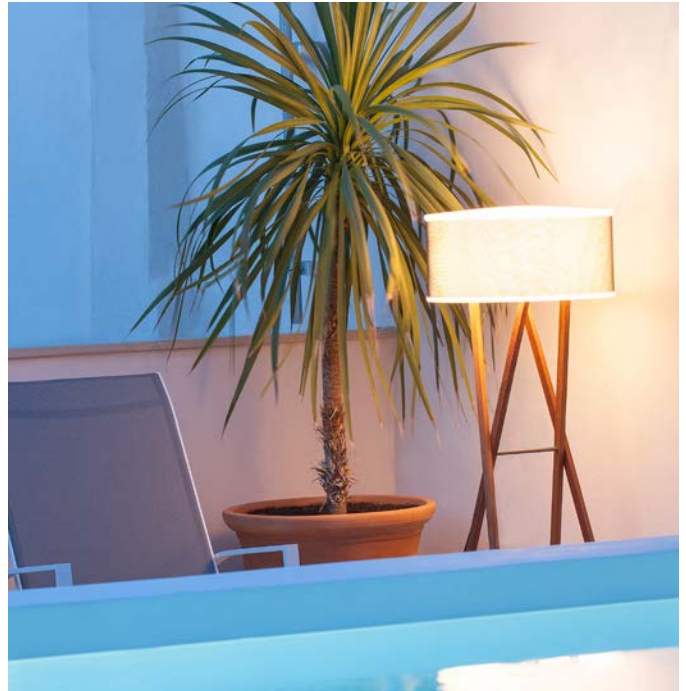

The beauty exuded by the Cala stems from its simple, synthetic and essential form: a shade that embraces the light without containing it, letting it escape to yield very warm lighting.

Its structure has always been made of wood, it's also available in a black lacquered metal. An iconic Marset design defined by that most valuable pairing: form and function.