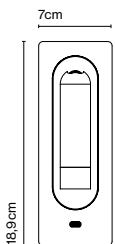

A622-226-39-27K

Wire installation: Hardwired