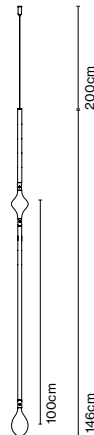

Double hook 146 x1

A718-035-39
1 unit included

● Black

Materials

Structure: Aluminium

Product notes: Hooks to make compositions.