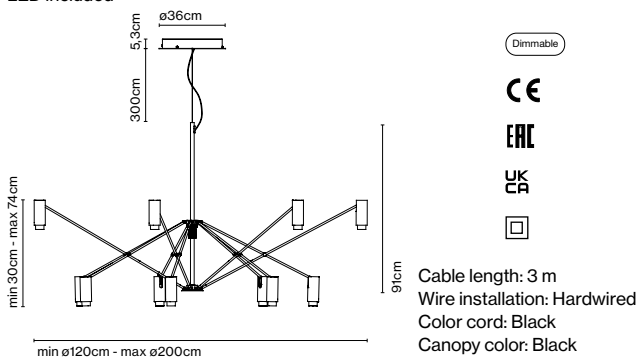

The W

Code	Finish	Dimming
A705-001-3949-27K	● Black - Gold	Triac
A705-001-3937-27K	● Black - Ivory (RAL 1015)	Triac
A705-001-3941-27K	● Black - Terracotta (RAL 8023)	Triac
A705-002-3949-27K	● Black - Gold	DALI
A705-002-3937-27K	● Black - Ivory (RAL 1015)	DALI
A705-002-3941-27K	● Black - Terracotta (RAL 8023)	DALI

Materials	Dimmable: Yes
Structure: Aluminium	Integrated dimmer: No
Diffusers: Aluminium, Polycarbonate	Dimming protocols: Phase cut (Triac)
	DALI
	Casambi

Product type: Pendant
Light source: LED SMD 48V 102W 2700K CRI90 9660lm
Luminaire: 220 - 240 VAC TRIAC 110W 6405lm
100 - 240 VAC DALI 110W 6405lm
Weight: Net 13,3 kg – Gross 15,4 kg
Package: 21 x 21 x 112 cm – 4,3 kg Vol – 0,05 m³
26 x 20 x 51 cm – 7,3 kg Vol – 0,03 m³
42 x 42 x 8 cm – 3,8 kg Vol – 0,01 m³

LED included