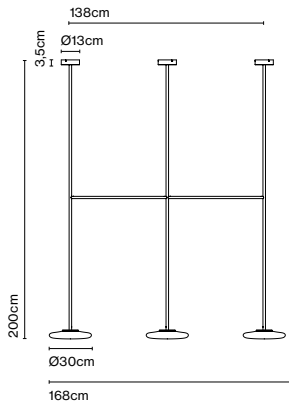

Ihana x3 200

Code	Finish	Dimming	CCT
A709-001-39-27K	● Opal	Triac	27K
A709-002-39-18/30K	● Opal	Triac	DTW 18K-30K

Materials
Structure: Steel
Shade: Opal blown glass

Dimmable: Yes
Integrated dimmer: No
Dimming protocols: Phase cut (Triac)
Dim to warm from 1800K to 3000K. (Triac)
DALI

Product type: Pendant / Ceiling
Light source: LED SMD 700mA 24,6W 2700K CRI90 2739lm
Luminaire: 220 - 240 VAC TRIAC 29,67W 1491lm
Light source DTW: LED COB 350mA 18W 1800-3000K CRI90 1908lm
Luminaire DTW: 220 - 240 VAC TRIAC 22,8W
Weight: Net 8,2 kg – Gross 15,1 kg
Package: (3x) 21 x 42 x 42 cm – 3 kg Vol – 0,04 m³
18 x 18 x 225 cm – 6,7 kg Vol – 0,07 m³
18 x 18 x 225 cm – 5,4 kg Vol – 0,07 m³

LED included

Dimmable

CE

UK
CA

EAC

Wire installation: Hardwired
Canopy color: Black