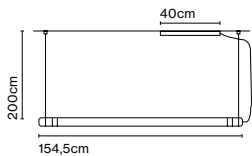

Dimmable

CE

ERC

UK
CA

Cable length: 2 m
Wire installation: Hardwired
Color cord: Transparent
Canopy color: White

A70-505

N°8, Christophe Mathieu

N°8