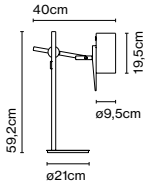

Scantling S

Code	Finish
A626-005	● White (RAL 9010)
A626-020	● Black (RAL 9005)

Materials
Stem: Iron
Base: Iron
Arm: Oak
Shade: Aluminium

Product type: Table
Light source: E27 LED Reflector 8W
Weight: Net 3,6 kg – Gross 5,3 kg
Package: 71 x 40 x 18 cm – 5,3 kg Vol – 0,05 m³

Cable length: 1,5 m
Wire installation: Plug-in
Color: Cord: Black fabric electrical cord
Switch location: Shade