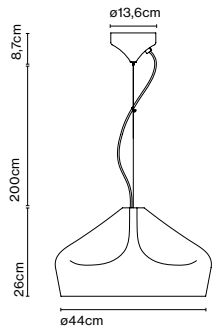

Pleat Box 47 LED

Code	Finish
A636-407-3535-27K	● White - White
A636-407-3549-27K	● White - Gold
A636-407-3835-27K	● Grey - White
A636-407-3849-27K	● Grey - Gold *
A636-407-4135-27K	● Terracotta - White
A636-407-4149-27K	● Terracotta - Gold *
A636-407-3935-27K	● Black - White *
A636-407-3949-27K	● Black - Gold
A636-407-4735-27K	● Brown - White *
A636-407-4749-27K	● Brown - Gold *
A636-407-4235-27K	● Ocher - White
A636-407-4535-27K	● Dark Green - White
A636-407-4549-27K	● Dark Green - Gold

Materials
Shade: Ceramic with the inner part in brilliant white enamel or gold
Canopy: Ceramic
Cord: Fabric

Dimmable: Yes
Integrated dimmer: No
Dimming protocols: Phase cut (Triac)

Product type: Pendant
Light source: LED SMD 700mA 16,28W 2700K CRI90 1873lm
Luminaire: 180 - 295 VAC TRIAC 19,71W 625lm
Weight: Net 4,6 kg – Gross 6 kg
Package: 57 x 57 x 36 cm – 6 kg Vol – 0,1 m³
LED included