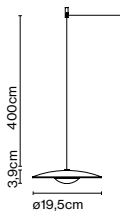

Ginger 20 - 24V

Code	Finish
A662-392	● Oak - White
A662-393	● Wenge - White
A662-394	● Oak - Oak
A662-395	● Wenge - Wenge
A662-344	● Brushed brass - Brushed brass
A662-345	● Brushed brass - White
A662-346	● Black - White

Materials
Diffuser: Pressed wood or brushed aluminium
Dissipater: Aluminium

Dimmable: Yes
Integrated dimmer: No
Dimming protocols: It depends on the purchased power supply.
Phase cut (Triac)
DALI

Product type: Pendant
Light source: LED SMD 24Vdc 5W 2700K CRI90 495lm
Luminaire: (Power supply not included) 161lm
Weight: Net 0,3 kg – Gross 0,5 kg
Package: 23 x 21 x 10 cm – 0,5 kg Vol – 0,01 m³
Product notes: Use with Cluster. 1 pc. hook accessory included
LED included

Dimmable

Cable length: 4 m
Wire installation: Hardwired
Color cord: Black