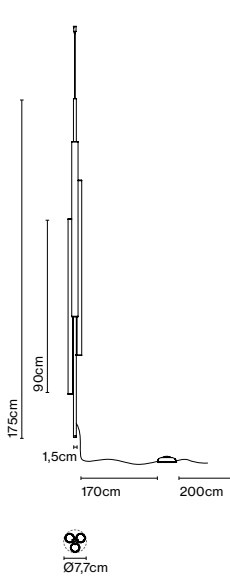

Weight: Net 1,6 kg – Gross 2,7 kg
 Package: 13 x 13 x 184 cm - 2,7 kg – VOL - 0,03 m³
 LED included

A704-145-16-27K

Steel wire length: 2 m
 Cable length: 3,7 m
 Wire installation: Plug-in
 Color cord: Black
 Switch location: In-line