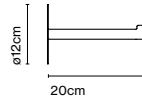

Wall bracket

Code A654-005 Finish Graphite grey (RAL 7024)

Materials
Structure: Metal with stainless anti-oxidant cataphoresis treatment

Product type: Accessory
Weight: Net 0,3 kg – Gross 0,5 kg
Package: 14 x 14 x 28 cm – 0,5 kg – VOL - 0,005 m³

CE
EAC
UK
CA