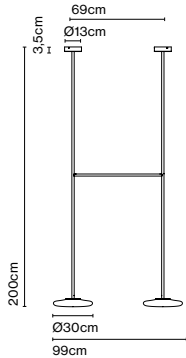

Ihana x2 200

Code	Finish	Dimming	CCT
A709-007-39-27K	● Opal	Triac	27K
A709-008-39-18/30K	● Opal	Triac	DTW 18K-30K

Materials	Dimmable: Yes
Structure: Steel	Integrated dimmer: No
Shade: Opal blown glass	Dimming protocols: Phase cut (Triac)
	Dim to warm from 1800K to 3000K. (Triac)
	DALI

Product type: Pendant / Ceiling
Light source: LED SMD 700mA 16,4W 2700K CRI90 1826lm
Luminaire: 220 - 240 VAC TRIAC 19,78W 994lm
Light source DTW: LED COB 350mA 12W 1800-3000K CRI90 1272lm
Luminaire DTW: 220 - 240 VAC TRIAC 15,2W
Weight: Net 6,7 kg – Gross 9,7 kg
Package: (2x) 21 x 42 x 42 cm – 3 kg Vol – 0,04 m³
18 x 18 x 225 cm – 6,7 kg Vol – 0,07 m³

LED included

Dimmable

Wire installation: Hardwired
Canopy color: Black