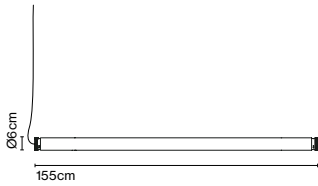

Fris 155

Code	Finish	CCT
A718-006-16-27K	● Black	27K
A718-006-18-27K [Ⓢ]	● Bronze	27K
A718-006-16-30K [Ⓢ]	● Black	30K
A718-006-18-30K	● Bronze	30K

Materials
Structure: Aluminium
Diffuser: Glass

Dimmable: Yes
Integrated dimmer: No
Dimming protocols: It depends on the purchased power supply.

Product type: Pendant
Light source: LED SMD 24Vdc 29,4W 2700K CRI90 3570lm
Luminaire: (Power supply not included)

Light source: LED SMD 24Vdc 29,4W 3000K CRI90 3472lm
Luminaire: (Power supply not included)

Product notes: 24V remote power supply and hooks (page 104) to be ordered separately.
LED included

Dimmable

Cable length: 3 m
Wire installation: Hardwired
Color cord: Black

Wire installation: Hardwired / Recessed