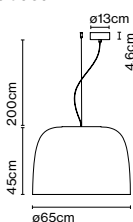

Dimmable

CE

ERC

UK

Cable length: 2 m
Wire installation: Hardwired
Color cord: Black
Canopy color: Black