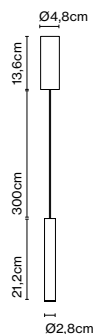

Milana

Code A699-001-35-27K $\equiv$ $\odot$ Finish $\bullet$ Off-white (RAL 1013)
A699-001-39-27K $\equiv$ $\odot$ $\bullet$ Black (RAL 9005)

Materials Shade: Aluminium Diffuser: Polycarbonate Dimmable: Yes Integrated dimmer: No Dimming protocols: Phase cut (Triac), DALI

Product type: Pendant
Light source: LED SMD 700mA 8,6W 2700K CRI90 372lm
Luminaire: 220 - 240 VAC TRIAC 8,72W 340lm
Weight: Net 0,5 kg – Gross 0,86 kg
Package: 24 x 24 x 7 cm – 0,86 kg Vol – 0,004 m³
Product notes: DALI upon request
LED included

Dimmable

CE

ERL

UK

CR