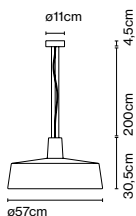

Dimmable

CE

IP44

ERC

UK
CA