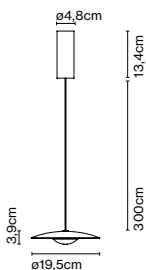

Ginger 20

Code	Finish
A662-180	● Oak - White
A662-181	● Wenge - White
A662-182	● Oak - Oak
A662-183	● Wenge - Wenge
A662-340	● Brushed brass - Brushed brass
A662-341	● Brushed brass - White
A662-342	● Black - White

Materials: Pressed wood or brushed aluminium
Diffuser: Aluminium
Dissipater: Aluminium
Dimmable: Yes
Integrated dimmer: No
Dimming protocols: Phase cut (Triac)

Product type: Pendant
Light source: LED SMD 350mA 4,05W 2700K CRI90 463lm
Luminaire: 220 - 240 VAC TRIAC 5,72W 161lm
Weight: Net 0,6 kg – Gross 0,8 kg
Package: 23 x 21 x 10 cm – 0,8 kg Vol – 0,01 m³

Dimmable

Cable length: 3 m
Wire installation: Hardwired
Color cord: Black
Canopy color: Black