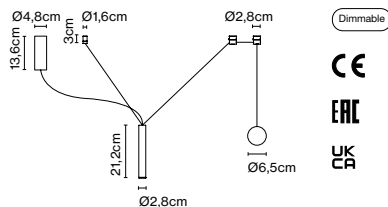

Milana Counterweight

Code Finish
A699-007-35-27K ● Off-white (RAL 1013)
A699-007-39-27K ● Black (RAL 9005)

Materials Dimmable: Yes
Shade: Aluminium Integrated dimmer: No
Diffuser: Polycarbonate Dimming protocols: Phase cut (Triac), DALI

Product type: Pendant
Light source: LED SMD 700mA 8,6W 2700K CRI90 372lm
Luminaire: 220 - 240 VAC TRIAC 8,72W 340lm
Weight: Net 1 kg – Gross 1,46 kg
Package: 24 x 24 x 7 cm – 0,86 kg Vol – 0,004 m³
12 x 12 x 7 cm – 0,6 kg Vol – 0,001 m³
Product notes: DALI upon request
LED included

Cable length: 3 m
Wire installation: Hardwired
Color cord: Black
Canopy color: Black

Product notes: DALI available upon request. Upcharge of 125 €.