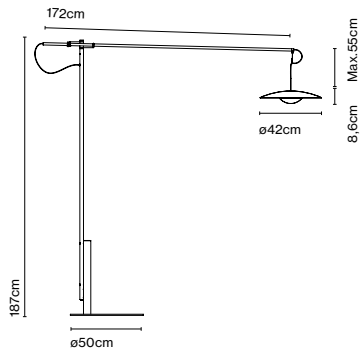

Ginger XL 42

Code	Finish
A662-070	● Oak - White
A662-071	● Wenge - White

Materials
Diffuser: Pressed wood
Dissipater: Aluminium
Stem: Metal
Arm: Carbon fiber

Integrated dimmer: Yes
Dimmer type: Foot-operated progressive in-line dimmer

Product type: Floor
Light source: LED SMD 700mA 16,28W 2700K CRI90 1873lm
Luminaire: 85 - 264 VAC 17W 698lm
Weight: Net 23,8 kg – Gross 27,8 kg
Package: 57 x 53 x 17 cm – 2,8 kg Vol – 0,051 m³
191 x 20 x 11 cm – 10 kg Vol – 0,04 m³
63 x 63 x 4 cm – 15 kg Vol – 0,02 m³

LED included

Dimmer

Cable length: 2,5 m
Wire installation: Plug-in
Color cord: Black
Switch location: In-line

Product notes: 3000K available upon request. Upcharge of 150 €.