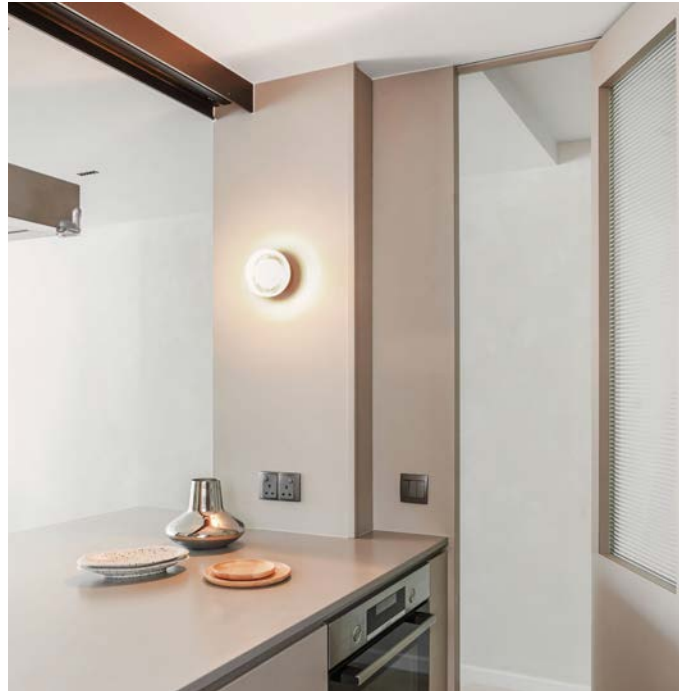

Compact indoor and outdoor wall lamp with a pressed glass diffuser. Its undulating shade covers the light, blurring it. It doesn't settle for just providing light, it also manages to create an ambiance.

Roc tempts the senses. It looks like a bright block of ice, and its irregular, almost organic texture beckons to be touched.