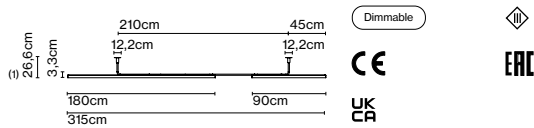

Light source Ambrosia 30K: LED SMD 24Vdc 43,2W 3000K CRI90 5076lm
 Luminaire Ambrosia 30K: (Power supply not included) 4314lm

Weight: Net 5,1 kg – Gross 5,9 kg

Package: 29 x 10 x 225 cm - 3,5 kg – VOL - 0,065 m³

8 x 8 x 98 cm - 0,8 kg – VOL - 0,006 m³

8 x 8 x 188 cm - 1,6 kg – VOL - 0,01 m³

Product notes: 24V remote power supply to be ordered separately.
 LED included

(1) The height can be increased by means of the 40 or 60 cm poles (max. 3 units per each side). They can be combined.