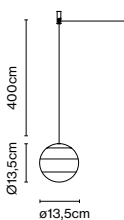

Dipping Light 13 - 24V NEW FINISHES

Code	Finish
A691-457-35-27K	White
A691-251	Blue
A691-457-45-27K	Green
A691-457-30-27K	Amber
A691-254	Pink
A691-457-40-27K	Burgundy
A691-457-47-27K	Chocolate
A691-457-37-27K	Cream

Materials
Diffuser: Brilliant white blown glass globe with layered paint
Cover: Polycarbonate

Dimmable: Yes
Integrated dimmer: No
Dimming protocols: It depends on the purchased power supply.
Phase cut (Triac), DALI, Casambi

Product type: Pendant
Light source: LED SMD 24Vdc 5W 2700K CRI90 495lm
Luminaire: (Power supply not included) 203lm
Weight: Net 0,6 kg – Gross 1 kg
Package: 21 x 22 x 23 cm – 1 kg Vol – 0,01 m³
Product notes: Use with Cluster. 1 pc. hook accessory included
LED included