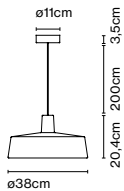

Soho 38 LED

Code	Finish	Dimming
A631-200	● White	Triac
A631-201	● Stone grey	Triac
A631-202	● Black	Triac
A631-205	● White	DALI
A631-206	● Stone grey	DALI
A631-207	● Black	DALI

Materials: Shade: Rotary moulded polyethylene
Diffuser: Methacrylate opal

Dimmable: Yes
Integrated dimmer: No
Dimming protocols: Phase cut (Triac)
DALI, Casambi

Product type: Pendant
Light source: LED SMD 700mA 13,35W 2700K CRI80 1848lm
Luminaire: 220 - 240 VAC TRIAC 15,94W 1051lm
220 - 240 VAC DALI 16,23W 1051lm
Weight: Net 2,5 kg – Gross 3,5 kg
Package: 44 x 45 x 24 cm – 3,5 kg Vol – 0,05 m³
LED included

Dimmable

CE

ERC

UK CA

Cable length: 2 m
Wire installation: Hardwired
Color cord: White (white version),
Black (all the rest)
Canopy color: White