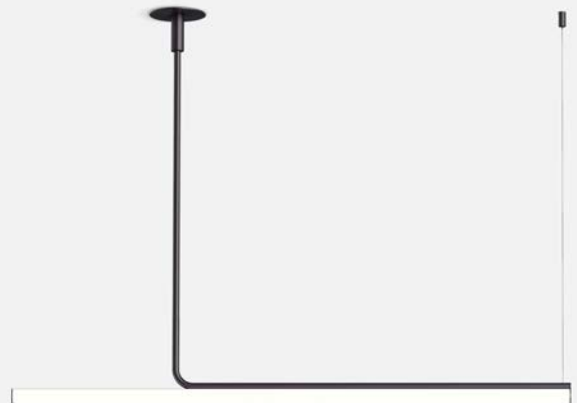

Ambrosia 120 + Pole 60

A704-001-16-30K

Wire installation: Hardwired / Recessed