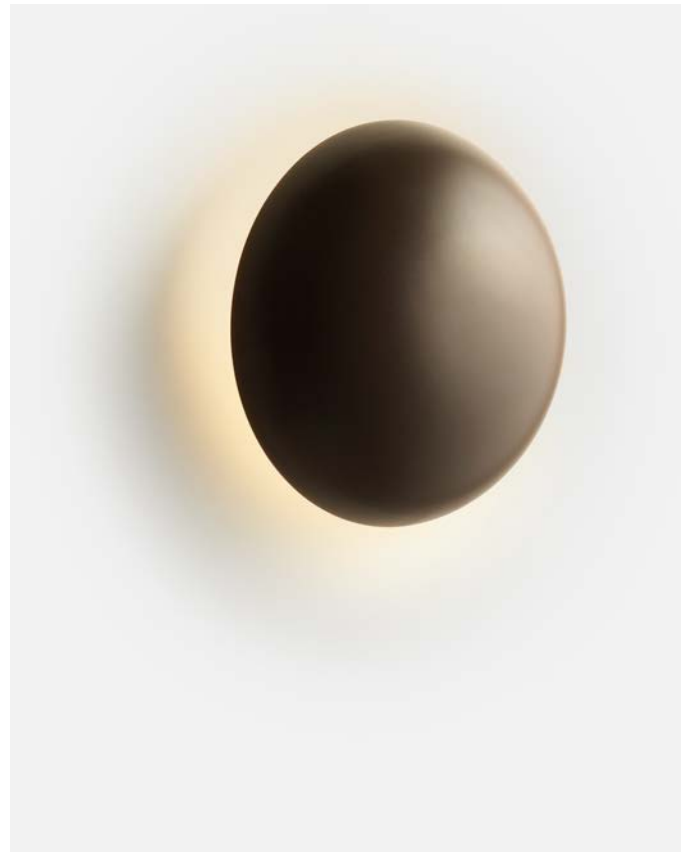

Wire installation: Hardwired

Product notes: 3000K available upon request. Upcharge of 110 €.

A706-004-47