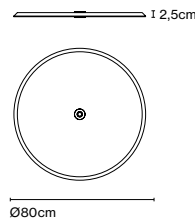

Djembé 100.38

Code	Finish	Dimming	Class
A681-473	White (RAL 1013)	Triac	II
A681-474	Grey (RAL 7022)	Triac	II
A681-475	Red (RAL 3011)	Triac	II
A681-476	Sky Blue (PANTONE 7542C)	Triac	II
A681-477	White (RAL 1013)	DALI	I
A681-478	Grey (RAL 7022)	DALI	I
A681-479	Red (RAL 3011)	DALI	I
A681-480	Sky Blue (PANTONE 7542C)	DALI	I

Materials

Shade: Bi-injected rotary moulded polyethylene (stone texture on the outer part and smooth satin white on the inner part of the fixture)
Diffuser: Aluminium

Dimmable: Yes
Integrated dimmer: No
Dimming protocols: Phase cut (Triac)
DALI
Casambi

Product type: Pendant

Light source: LED SMD 1050mA 33,8W 2700K CRI90 4037lm
Luminaire: 220 - 240 VAC TRIAC 38,36W 2519lm
220 - 240 VAC DALI 38,6W 2519lm

Weight: Net 10 kg – Gross 19 kg
Package: 115 x 115 x 51 cm – 19 kg Vol – 0,7 m³
Product notes: 3000K available upon request
LED included

Dimmable

ERC

Cable length: 2 m
Wire installation: Hardwired
Color cord: Black
Canopy color: Black

Product notes: 3000K available upon request. Upcharge of 60 €.
Casambi available upon request. Upcharge of 210 €.
Tunable White DALI available upon request. Upcharge of 125 €.
Tunable White Casambi available upon request. Upcharge of 299 €.

Accessory Djembé Sound

Code	Finish
A681-553	White

Materials

Structure: PET accessory for the sound damping of a space.

Product type: Accessory

Weight: Net 2,1 kg – Gross 2,5 kg
Package: 10 x 85 x 85 cm - 2,5 kg – VOL - 0,07 m³
Product notes: Only available for Djembé 100.38 and Djembe C100.38.