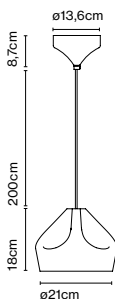

Materials
 Shade: Ceramic with the inner part in brilliant white enamel or gold
 Canopy: Ceramic
 Cord: Fabric

Product type: Pendant
 Light source: E14 LED 5W
 Weight: Net 1,9 kg – Gross 2,5 kg
 Package: 36 x 36 x 30 cm – 2,5 kg Vol – 0,04 m³