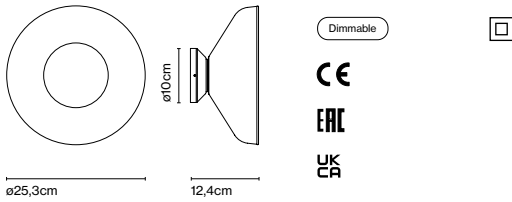

Aura Plus W/Canopy

Code	Finish
A676-033-50-27K	○ Translucent
A676-033-51-27K	● Opal
A676-033-53-27K	● Transparent smoked

Materials	Dimmable: Yes
Shade: Blown glass	Integrated dimmer: No
Structure: Polycarbonate	Dimming protocols: Phase cut (Triac)
Dissipater: Aluminium	

Product type: Wall
Light source: LED SMD 700mA 8,2W 2700K CRI90 913lm
Luminaire: 220 - 240 VAC TRIAC 12,3W 416lm

Weight: Net 1,2 kg – Gross 1,8 kg
Package: 26 x 26 x 20 cm - 1,8 kg – VOL - 0,013 m³
Product notes: Structure in black, except for the opal version, with structure in white.
LED included

Wire installation: Hardwired

Product notes: 3000K available upon request. Upcharge of 60 €.