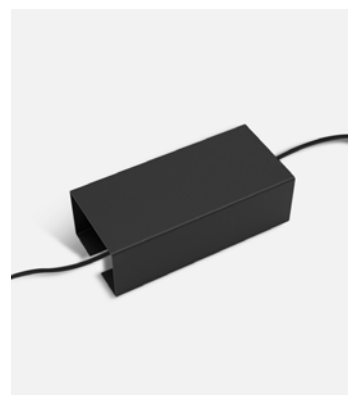

Dimmer Casambi IP65

Code A712-001   Finish
● Black

Materials
Case: ABS
Trim: Aluminium

Product type: Accessory
85 - 240 VAC max. 50W
Weight: Net 2 kg – Gross 3 kg
Package: 20 x 12 x 8 cm - 3 kg – VOL - 0,002 m³
Product notes: Bluetooth smart wireless trailing edge dimmer that adjusts light intensity or switches the lamp ON/OFF. Available in Android or iOS with the app Casambi.

CE
EAC
UK
IP65