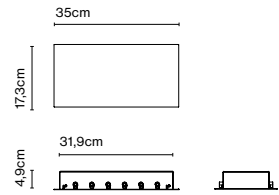

Weight: Net 2,11 kg – Gross 2,5 kg
Package: 41,5 x 21 x 7 cm - 2,5 kg – VOL - 0,006 m³
Product notes: Canopy for 24V luminaires.

Wire installation: Hardwired
Canopy color: Black - Entry points: 9

Circular Canopy 50W