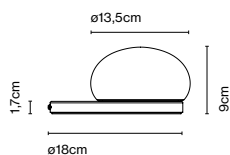

Materials Dimmable: No
Base: Steel
Diffuser: Opal blown glass

Product type: Table
Light source: LED SMD 24Vdc 6,5W 2700K CRI90 579lm
Luminaire: 100 - 240 VAC 7,2W 157lm
Weight: Net 0,39 kg – Gross 1,22 kg
Package: 22 x 19 x 13 cm – 1,22 kg Vol – 0,005 m³ (1u)
39 x 17 x 45 cm – 5,4 kg Vol – 0,03 m³ (4u)
Product note: Multiple order of 4 units
LED included