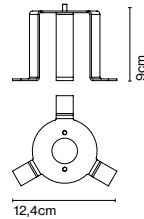

Ground fixation plate

Code   Finish
A662-556   ● Stainless steel

Materials
Structure: Stainless steel 316 L

Product type: Accessory
Weight: Net 0,3 kg – Gross 0,4 kg
Package: 15 x 15 x 13 cm - 0,4 kg – VOL - 0,003 m³