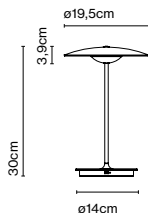

Materials
 Diffuser and base: Pressed wood or brushed aluminium
 Dissipater: Aluminium
 Stem: Aluminium

Integrated dimmer: Yes
 Dimmer type: 3 positions dimmer

Product type: Table / Portable
 Light source: LED SMD 1A 3,5W 2700K CRI90 395lm
 Luminaire: in 5 Vdc 1,5A 290lm
 Weight: Net 0,8 kg – Gross 1 kg
 Package: 40 x 21 x 17 cm – 1 kg Vol – 0,01 m³ (1u)
 39 x 22 x 41 cm – 2,4 kg Vol – 0,04 m³ (2u)
 Product notes: Multiple order of 2 units
 Charging cable included. Power adapter not included.