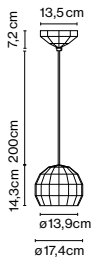

Materials
 Shade: Ceramic with the inner part in brilliant white enamel or gold
 Canopy: Ceramic
 Cord: Fabric

Product type: Pendant
Light source: G9 LED 2,2W
Weight: Net 1,3 kg – Gross 2 kg
Package: 45 x 25 x 27 cm – 2 kg Vol – 0,03 m³