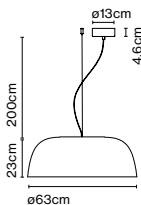

Dimmable

CE

ERC

UK
CA

Cable length: 2 m

Wire installation: Hardwired

Color cord: Black

Canopy color: Black