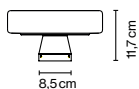

Caramel 22 NEW

Code	Finish	Dimming
A726-001-51-27K	○ Opal	Triac
A726-001-57-27K	● Green	Triac
A726-001-58-27K	● Blue	Triac
A726-001-59-27K	● Brown	Triac
A726-004-51-27K	○ Opal	DALI-2
A726-004-57-27K	● Green	DALI-2
A726-004-58-27K	● Blue	DALI-2
A726-004-59-27K	● Brown	DALI-2

Materials: Shade: Blown glass
Structure: Polycarbonate
Dissipater: Aluminium

Dimmable: Yes
Integrated dimmer: No
Dimming protocols: Trailing edge (Triac)
DALI-2

Product type: Wall
Light source: LED SMD 500mA 8,6W 2700K CRI90 1146lm
Luminaire: 220 - 240 VAC TRIAC 581lm
Luminaire: 120 - 240 VAC DALI 581lm
Weight: Net 1,6 kg – Gross 3 kg
Package: 32 x 36,5 x 20,5 cm - 1,6 kg – VOL - 0,02 m³
LED included