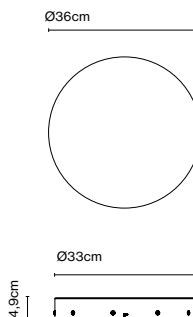

Cluster Ambrosia V - 9 Outputs

Code	Finish	Output	Dimming
A666-261-39	● Black	300 W	DALI

Materials
Structure: Painted iron

Product type: Accessory
Luminaire: 220 - 240 VAC DALI 300W

Weight: Net 3,9 kg – Gross 4,5 kg
Package: 42 x 42 x 8 cm - 4 kg – VOL - 0,01 m³
Product notes: Canopy for 24V luminaires.
Max. 9 units Ambrosia V130, 6 units Ambrosia V175

Wire installation: Hardwired
Canopy color: Black - Entry points: 9

Dimmable: Yes
Integrated dimmer: No
Dimming protocols: DALI