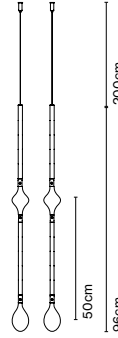

Double hook 96 x2
A718-026-39

2 units included

● Black

Double hook 71 x2
A718-027-39

2 units included

● Black