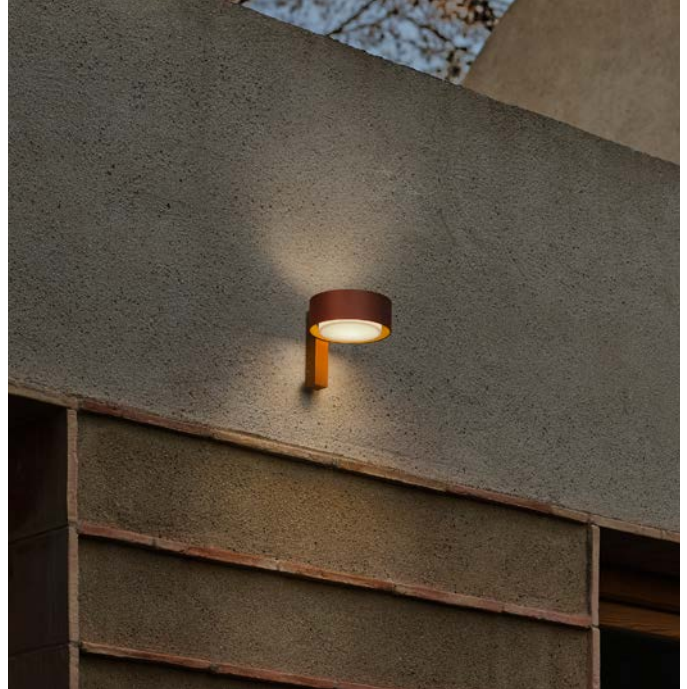

A good design is one that lasts over time. This is the case with the Plaff-on!, a lamp that has been illuminating ceilings and walls for almost ten years. This very functional collection has been updated with versions in two sizes of 33 and 50 cm in diameter

including IP protection grade, a bollard model and an outdoor wall version with perpendicular orientation and a new finishing in rust brown.