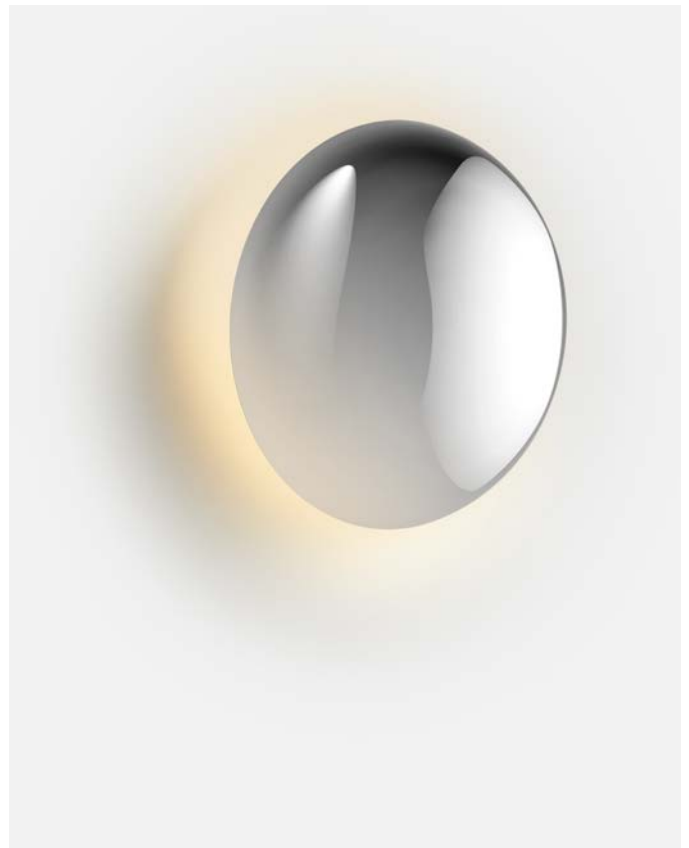

Babila, Marco Zanuso Jr.

Babila demonstrates that, when it comes to a design, the material can be as important as the shape. This outdoor wall sconce is of polished stainless steel, a circular object that produces a panoramic effect, reflecting its surroundings. It is not

designed to be an architectural element, but rather a simple and beautiful design that draws attention, whether on or off, as it allows us to catch a glimpse of the daily life occurring around it.

Babila 18

Code	Finish
A706-001	● Polished stainless steel
A706-003-35	● White (RAL 9010)
A706-003-47	● Brown (RAL 8019)

Materials	Dimmable: Yes
Diffuser: Polished stainless steel	Integrated dimmer: No
AlSi 316 or lacquered aluminium	Dimming protocols: Phase cut (Triac)

Product type: Wall / Ceiling
Light source: LED COB 230 VAC 8W 2700K CRI90 571lm
Luminaire: 230 VAC TRIAC 8,47W 89lm
Weight: Net 0,8 kg – Gross 1,2 kg
Package: 29 x 30,5 x 12,5 cm - 1,2 kg – VOL - 0,01 m³
LED included

Wire installation: Hardwired

Product notes: 3000K available upon request. Upcharge of 110 €.

A706-001