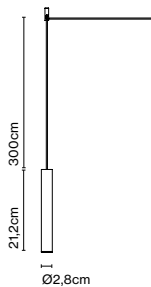

Dimmable

CE

ERC

UK
CA

Cable length: 3 m
Wire installation: Hardwired
Color cord: Black