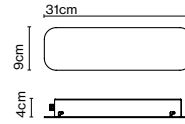

A666-216-16	● Black - 50W 24V	Triac	II
A666-223-16	● Black - 60W 24V	Casambi	I
A666-217-16	● Black - 35W 24V	DALI	I
A666-218-16	● Black - 60W 24V	DALI	I