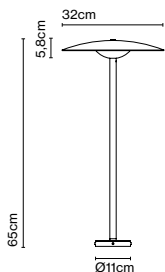

Ginger B 32/65

Code Finish
A662-593-31-27K ● Rust Brown - White
A662-593-39-27K ● Black - White (RAL 9005-9010)

Materials Dimmable: Yes
Diffuser: Aluminium Integrated dimmer: No
Structure: Stainless steel Dimming protocols: It depends on the purchased power supply.
Phase cut (Triac)
DALI

Product type: Bollard
Light source: LED SMD 24Vdc 10W 2700K CRI90 1038lm
Luminaire: (Power supply not included) 350lm
Weight: Net 1,7 kg – Gross 3,1 kg
Package: 14 x 13 x 65 cm - 1,16 kg – VOL - 0,01 m³
43 x 48 x 16 cm - 1,9 kg – VOL - 0,03 m³
Product notes: 24V remote power supply to be ordered separately.
LED included

Dimmable

CE

IP65

ERC

UK
CA