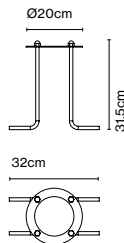

Ginger 60/298

Code A662-735   Finish
▲ Black-White (RAL 9005-9010)

Materials   Dimmable: Yes
Diffuser: Aluminium   Integrated dimmer: No
Structure: Stainless Steel   Dimming: Depending on the connection
Dissipater: Aluminium   ON / OFF
1-10V

Product type: Lamppost

Light source: LED SMD 1050mA 33,8W 2700K CRI90 4037lm

Luminaire: 90 - 305 VAC 1-10V 35,8W 1463lm

Weight: Net 13,25 kg – Gross 20,05 kg

Package: 72 x 72 x 28 cm – 5,7 kg Vol – 0,11 m³

61 x 16 x 255 cm – 11,1 kg Vol – 0,25 m³

25 x 25 x 44 cm – 3,25 kg Vol – 0,03 m³

LED included

Dimmable

CE

IP65

ERC

UK
CA

A662-735

Wire installation: Hardwired

Product notes: 3000K available upon request. Upcharge of 60 €.

Ground fixation plate

Code A662-733   Finish
● Stainless steel

Materials
Structure: Stainless steel 316 L

Product type: Accessory

Weight: Net 1,6 kg – Gross 2,4 kg

Package: 35 x 24 x 24 cm - 2,4 kg – VOL - 0,02 m³