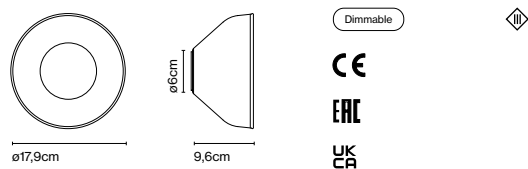

Aura Plus W/Canopy

Code	Finish
A676-033-50-27K	○ Translucent
A676-033-51-27K	● Opal
A676-033-53-27K	● Transparent smoked

Materials	Dimmable: Yes
Shade: Blown glass	Integrated dimmer: No
Structure: Polycarbonate	Dimming protocols: Phase cut (Triac)
Dissipater: Aluminium	

Product type: Wall
Light source: LED SMD 700mA 8,2W 2700K CRI90 913lm
Luminaire: 220 - 240 VAC TRIAC 12,3W 416lm

Weight: Net 1,2 kg – Gross 1,8 kg
Package: 26 x 26 x 20 cm - 1,8 kg – VOL - 0,013 m³
Product notes: Structure in black, except for the opal version, with structure in white.
LED included

Wire installation: Hardwired

Product notes: 3000K available upon request. Upcharge of 60 €.

Aura 24V

Code	Finish
A676-034-50-27K	○ Translucent
A676-034-51-27K	● Opal

Materials	Dimmable: Yes
Shade: Blown glass	Integrated dimmer: No
Structure: Polycarbonate	Dimming protocols: It depends on the purchased power supply.
Dissipater: Aluminium	

Product type: Wall
Light source: LED SMD 24Vdc 10W 2700K CRI90 1038lm
Luminaire: (Power supply not included) 442lm

Weight: Net 0,5 kg – Gross 0,8 kg
Package: 26 x 26 x 20 cm - 0,8 kg – VOL - 0,013 m³
Product notes: Structure in black, except for the opal version, with structure in white.
LED included

Wire installation: Hardwired

Product notes: 3000K available upon request. Upcharge of 60 €.