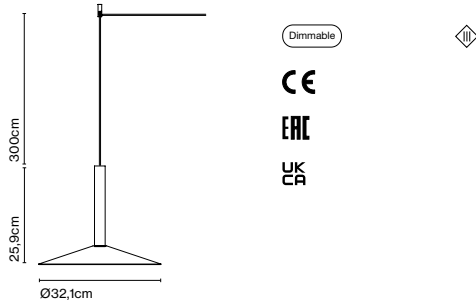

Milana 32 - 24V

Code Finish
A699-201-35-27K ● Off-white (RAL 1013)
A699-201-39-27K ● Black (RAL 9005)

Materials Dimmable: Yes
Shade: Aluminium Integrated dimmer: No
Diffuser: Glass Dimming protocols: It depends on the purchased power supply.
Phase cut (Triac), Casambi
Not compatible with DALI

Product type: Pendant
Light source: LED SMD 24Vdc 7,2W 2700K CRI90 372lm
Luminaire: (Power supply not included)
Weight: Net 0,77 kg – Gross 1,43 kg
Package: 24 x 24 x 7 cm – 0,61 kg Vol – 0,004 m³
36,5 x 36,5 x 7,5 cm – 0,82 kg Vol – 0,009 m³
Product notes: Use with Cluster. 1 pc. hook accessory included
LED included

Cable length: 3 m
Wire installation: Hardwired
Color cord: Black