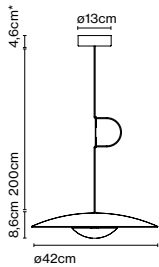

Ginger 42

Code	Finish	Dimming	Class
A662-025	● Oak - White	Triac	II
A662-026	● Wenge - White	Triac	II
A662-027	● Oak - White	DALI	I
A662-028	● Wenge - White	DALI	I
A662-029	● Oak - White	1-10V	I
A662-030	● Wenge - White	1-10V	I
A662-360	● Brushed brass - Brushed brass	Triac	II
A662-361	● Brushed brass - White	Triac	II
A662-362	● Black - White	Triac	II
A662-364	● Brushed brass - Brushed brass	DALI	I
A662-365	● Brushed brass - White	DALI	I
A662-366	● Black - White	DALI	I

Materials
Diffuser: Pressed wood or brushed aluminium
Dissipater: Aluminium

Dimmable: Yes
Integrated dimmer: No
Dimming protocols: Phase cut (Triac)
DALI, Casambi
1-10V

Product type: Pendant
Light source: LED SMD 700mA 16,28W 2700K CRI90 1873lm
Luminaire: 180 - 295 VAC TRIAC 19,71W 698lm
220 - 240 VAC DALI 20,32W 698lm
220 - 240 VAC 1-10V 20,85W 698lm
Weight: Net 2 kg – Gross 3,5 kg
Package: 57 x 53 x 17 cm – 3,5 kg Vol – 0,051 m³
LED included

Dimmable