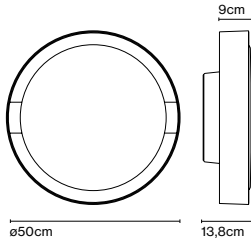

Plaff-on! 50 IP54

Code A628-056 Finish
A628-056-31 ● Black (RAL 9005)
● Rust brown

Materials
Structure: Aluminium
Shade: Opal blown glass

Product type: Wall / Ceiling
Light source: 4x E27 LED Standard 8W
Weight: Net 6,6 kg – Gross 8,5 kg
Package: 60 x 60 x 25 cm – 8,5 kg Vol – 0,09 m³

CE
ENEC
UK
CB

IP54