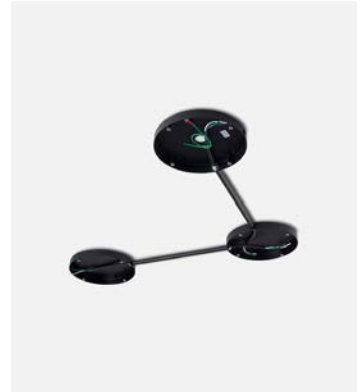

Accessory C3 Djembé 42

Code A681-018
Finish ● Black (RAL 9005)

Materials
Structure: Painted iron

Product type: Accessory
Weight: Net 1,6 kg – Gross 2 kg
Package: 64 x 40 x 9 cm - 2 kg – VOL - 0,02 m³
Product notes: Accessory to combine 3 Djembé 42 models for a single junction box.