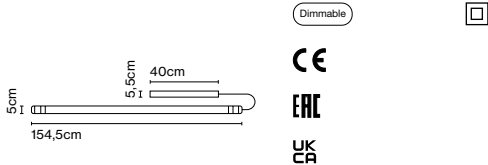

Neón de Luz NL - A 155

Code	Finish	Dimming	Class
A70-502	● Aluminium LED *	-	II
A70-513	● Aluminium LED *	DALI	II

Materials
Structure: Polycarbonate with reflectors
Brackets: Chromed zamac
Reactance box: Polycarbonate

Dimmable: Depends on the model
Integrated dimmer: No
Dimming protocols: DALI

Product type: Wall
Light source: LED SMD 450mA 51,25W 3000K CRI80 8715lm
Luminaire: 220 - 240 VAC 55,98W 4274lm
220 - 240 VAC DALI 55,8W 4274lm
Weight: Net 2,2 kg – Gross 3,5 kg
Package: 158 x 8 x 8 cm – 2,3 kg Vol – 0,010 m³
58 x 22 x 5 cm – 1,2 kg Vol – 0,006 m³
LED included

CE

ERC

UK
CA

Wire installation: Hardwired
Color cord: Transparent
Canopy color: White