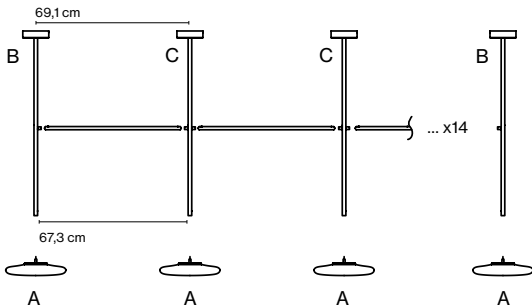

Product notes: Take into account the overall height of the setup. 1 horizontal tube included. Maximum 1 unit.

Code	Description	Dimming
Central tube (C)		
A709-055-39	● Central 80cm	Triac
A709-023-39	● Central 100cm	Triac
A709-025-39	● Central 150cm	Triac
A709-027-39	● Central 200cm	Triac
A709-053-39	● Central 80cm	Triac - DTW
A709-029-39	● Central 100cm	Triac - DTW
A709-031-39	● Central 150cm	Triac - DTW
A709-033-39	● Central 200cm	Triac - DTW

Product notes: Take into account the overall height of the setup. 1 horizontal tube included. Maximum 12 unit.