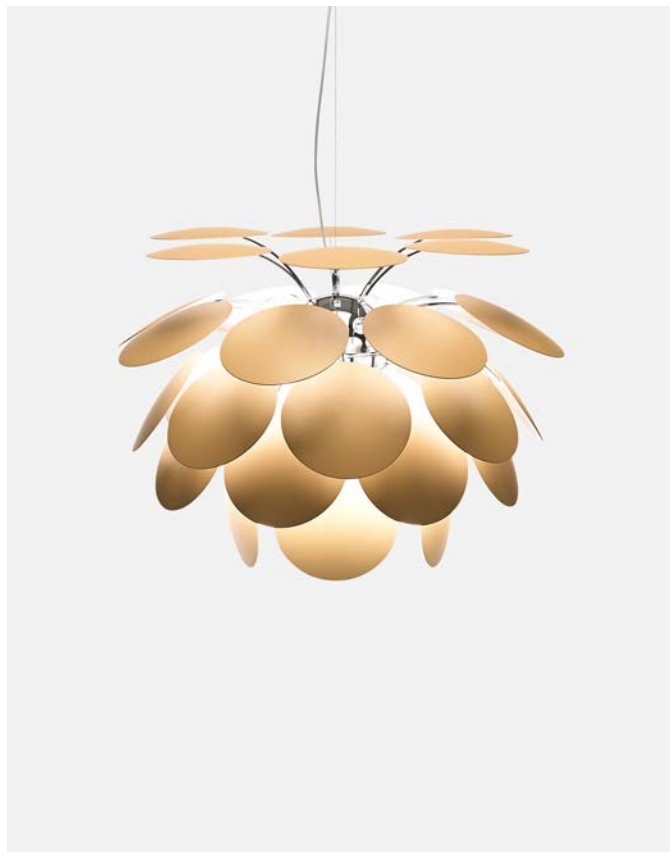

A620-114

Cable length: 2 m
Wire installation: Hardwired
Color cord: White
Canopy color: White

Discocó 68

Code	Finish
A620-110	● White (RAL 9003)
A620-120	● Matte Grey (RAL 7037)
A620-119	● Matte Beige (RAL 1001)
A620-121	● Black - Gold (RAL 9004 - Gold)
A620-148	● White (Susp. Wire 5m)
A620-161	● American oak-Black chrome

Materials
Discs: ABS
Sphere: Chromed metal
Canopy: Metal

Product type: Pendant
Light source: 3x E27 LED Globe (ø120) 14W
Weight: Net 4,6 kg – Gross 7,5 kg
Package: 125 x 33 x 28 cm - 7,5 kg – VOL - 0,115 m³
Product notes: For the wood version, the discs are made of pressed American oak of 4 mm. Black chrome sphere.