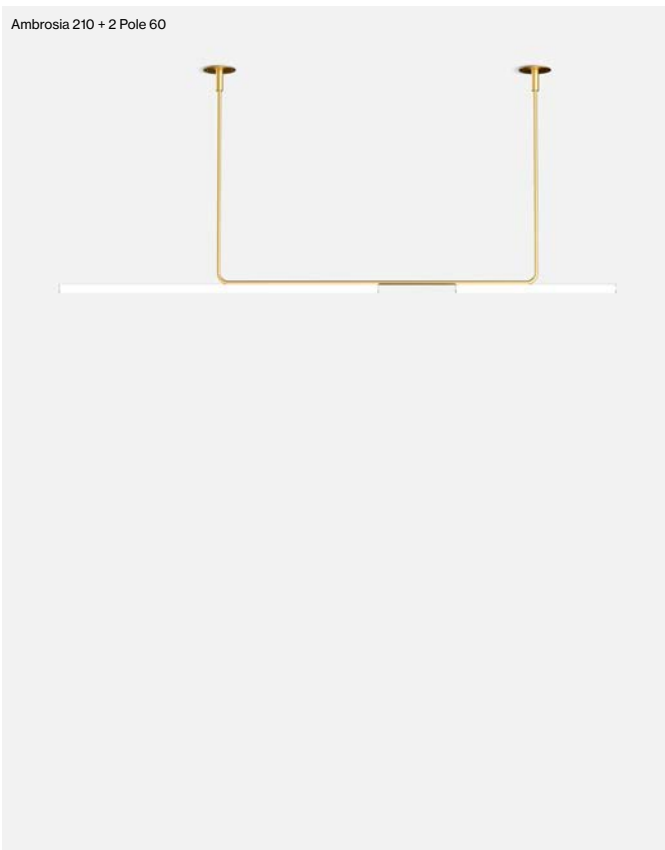

A704-003-15-30K