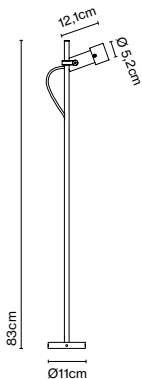

Palosanto B 5/83

Code	Finish	Output
A722-012-39-27K	● Black (RAL 9005)	2,8W
A722-017-39-27K	● Black (RAL 9005)	6,3W
A722-012-31-27K	● Rust Brown	2,8W
A722-017-31-27K	● Rust Brown	6,3W

Materials
Diffuser: Aluminium
Structure: Aluminium

Dimmable: Yes
Integrated dimmer: No
Dimming protocols: It depends on the purchased power supply.

Product type: Bollard
Light source: LED SMD 24Vdc 2,8W 2700K CRI90
LED SMD 24Vdc 6,3W 2700K CRI90
Luminaire: (Power supply not included) 200lm / 426lm
Lens with 27° aperture. Glare cell included in the packaging

Product notes: 24V remote power supply to be ordered separately.
Lenses with 14° and 37° aperture available upon request. Upcharge of 30€.
3000K available upon request. Upcharge of 15€.
The light focus moves 21,5 cm along the stem.
LED included

Dimmable

CE

IP65

ERC

UK
CA

Cable length: 2m