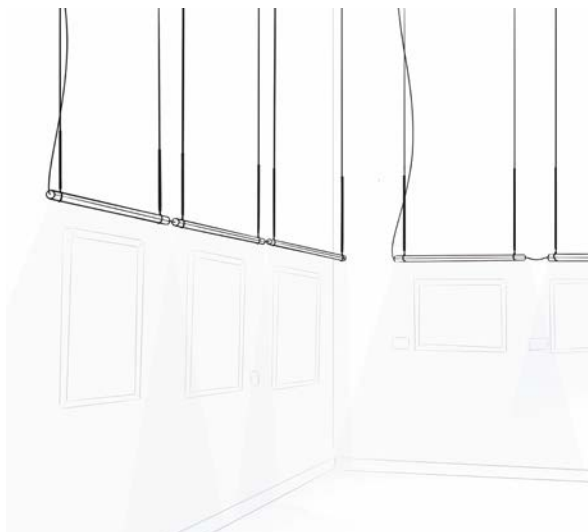

5 units Fris 155 / Power supply to be defined
5 units Hook 47 x2 / 3 units Side cover

(0.11)