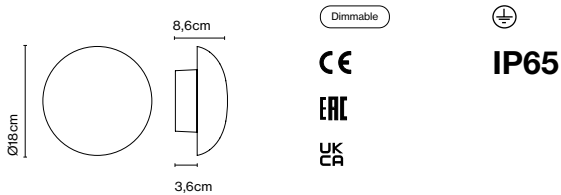

Babila 18

Code	Finish
A706-001	● Polished stainless steel
A706-003-35	● White (RAL 9010)
A706-003-47	● Brown (RAL 8019)

Materials	Dimmable: Yes
Diffuser: Polished stainless steel	Integrated dimmer: No
AlSi 316 or lacquered aluminium	Dimming protocols: Phase cut (Triac)

Product type: Wall / Ceiling
Light source: LED COB 230 VAC 8W 2700K CRI90 571lm
Luminaire: 230 VAC TRIAC 8,47W 89lm
Weight: Net 0,8 kg – Gross 1,2 kg
Package: 29 x 30,5 x 12,5 cm - 1,2 kg – VOL - 0,01 m³
LED included

Wire installation: Hardwired

Product notes: 3000K available upon request. Upcharge of 110 €.