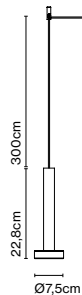

Milana 8 - 24V

Code Finish
A699-136-35-27K ● Off-white (RAL 1013)
A699-136-39-27K ● Black (RAL 9005)

Materials Dimmable: Yes
Shade: Aluminium Integrated dimmer: No
Diffuser: Glass Dimming protocols: It depends on the
purchased power supply.
Phase cut (Triac), Casambi
Not compatible with DALI

Product type: Pendant
Light source: LED SMD 24Vdc 7,2W 2700K CRI90 372lm
Luminaire: (Power supply not included)
Weight: Net 0,35 kg – Gross 0,71 kg
Package: 24 x 24 x 7 cm – 0,71 kg Vol – 0,004 m³
Product notes: Use with Cluster. 1 pc. hook accessory included
LED included

Dimmable

CE

ERC

UK
CA

Cable length: 3 m
Wire installation: Hardwired
Color cord: Black