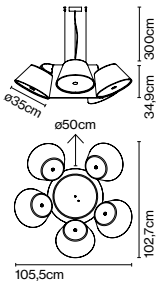

Tam Tam 5

Code Finish

Central shade

A633-137 39	● Black semi-matt (RAL 9011)
A633-137 35	● Off-White semi-matt (RAL 1013)
A633-137 48	● Blue grey semi-matt (RAL 7031)
A633-137 43	● Khaki semi-matt (RAL 7008)

Satellite shade

A633-135 39	● Black semi-matt (RAL 9011)
A633-135 35	● Off-white semi-matt (RAL 1013)
A633-135 37	● Sand semi-matt (RAL 7032)
A633-135 38	● Silver grey semi-matt (RAL 7001)
A633-135 42	● Olive yellow semi-matt (RAL 1020)
A633-135 46	● Orange semi-matt (RAL 2000)
A633-135 47	● Brown grey semi-matt (RAL 7013)

Materials

Shade: Aluminium

Diffuser: Opalescent methacrylate

Product type: Pendant

Light source: 13x E27 LED Standard 8W

Weight: Net 10,8 kg – Gross 17 kg

Package: 59 x 59 x 38 cm – 6 kg Vol – 0,13 m³
(5x) 42 x 42 x 27 cm – 2,2 kg Vol – 0,05 m³

CE

EAC

UK

CA

Cable length: 3 m
Wire installation: Hardwired
Color cord: Black
Canopy color: Black