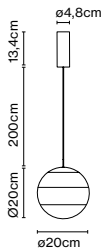

Dipping Light 20 NEW FINISHES

Code	Finish
A691-458-35-27K	White
A691-261	Blue *
A691-458-45-27K	Green
A691-458-30-27K	Amber
A691-264	Pink *
A691-458-40-27K	Burgundy
A691-458-47-27K	Chocolate
A691-458-37-27K	Cream

Materials
Diffuser: Brilliant white blown glass globe with layered paint
Cover: Polycarbonate
Canopy: Metal

Dimmable: Yes
Integrated dimmer: No
Dimming protocols: Phase cut (Triac)
Casambi
DALI

Product type: Pendant
Light source: LED SMD 350mA 4,05W 2700K CRI90 463lm
Luminaire: 220 - 240 VAC TRIAC 5,72W 231lm
Weight: Net 1,3 kg – Gross 1,9 kg
Package: 33 x 26 x 26 cm – 1,9 kg Vol – 0,02 m³
LED included