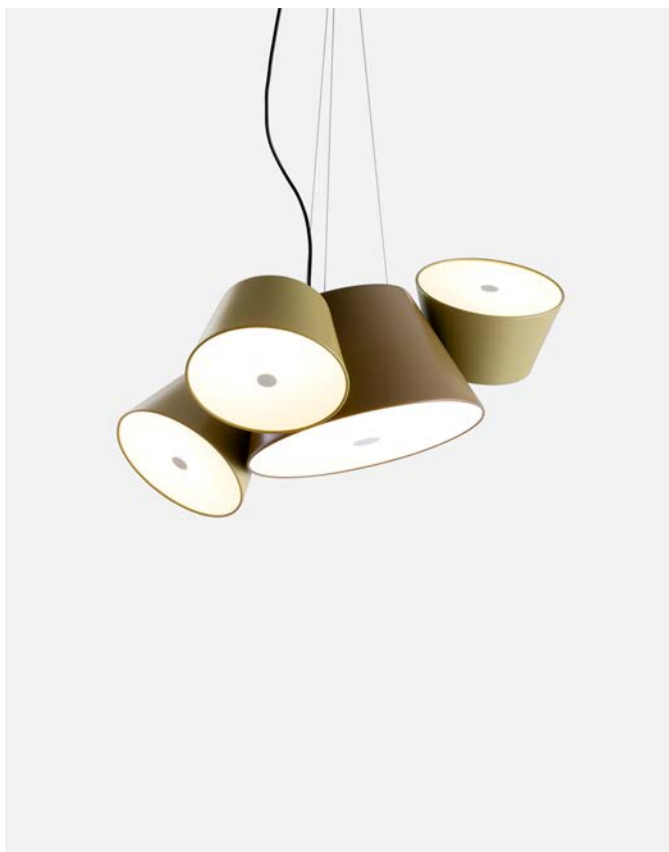

Tam Tam 3

Code	Finish
Central shade	
A633-136 39	● Black semi-matt (RAL 9011)
A633-136 35	● Off-White semi-matt (RAL 1013)
A633-136 48	● Blue grey semi-matt (RAL 7031)
A633-136 43	● Khaki semi-matt (RAL 7008)

Satellite shade	
A633-135 39	● Black semi-matt (RAL 9011)
A633-135 35	● Off-white semi-matt (RAL 1013)
A633-135 37	● Sand semi-matt (RAL 7032)
A633-135 38	● Silver grey semi-matt (RAL 7001)
A633-135 42	● Olive yellow semi-matt (RAL 1020)
A633-135 46	● Orange semi-matt (RAL 2000)
A633-135 47	● Brown grey semi-matt (RAL 7013)

Materials
Shade: Aluminium
Diffuser: Opalescent methacrylate

Product type: Pendant
Light source: 9x E27 LED Standard 8W
Weight: Net 8 kg – Gross 12,6 kg
Package: 58 x 58 x 38 cm – 6 kg Vol – 0,13 m³
(3x) 42 x 42 x 28 cm – 2,2 kg Vol – 0,05 m³

Cable length: 3 m
Wire installation: Hardwired
Color cord: Black
Canopy color: Black

A633-136 43 / A633-135 42