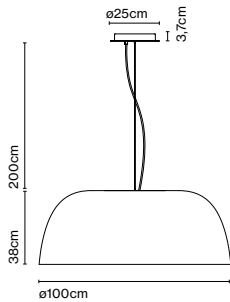

Djembé 100.38

Code	Finish	Dimming	Class
A681-473	White (RAL 1013)	Triac	II
A681-474	Grey (RAL 7022)	Triac	II
A681-475	Red (RAL 3011)	Triac	II
A681-476	Sky Blue (PANTONE 7542C)	Triac	II
A681-477	White (RAL 1013)	DALI	I
A681-478	Grey (RAL 7022)	DALI	I
A681-479	Red (RAL 3011)	DALI	I
A681-480	Sky Blue (PANTONE 7542C)	DALI	I

Materials

Shade: Bi-injected rotary moulded polyethylene (stone texture on the outer part and smooth satin white on the inner part of the fixture)
Diffuser: Aluminium

Dimmable: Yes
Integrated dimmer: No
Dimming protocols: Phase cut (Triac)
DALI
Casambi

Product type: Pendant

Light source: LED SMD 1050mA 33,8W 2700K CRI90 4037lm
Luminaire: 220 - 240 VAC TRIAC 38,36W 2519lm
220 - 240 VAC DALI 38,6W 2519lm

Weight: Net 10 kg – Gross 19 kg
Package: 115 x 115 x 51 cm – 19 kg Vol – 0,7 m³
Product notes: 3000K available upon request
LED included

Dimmable

ERC

Cable length: 2 m
Wire installation: Hardwired
Color cord: Black
Canopy color: Black