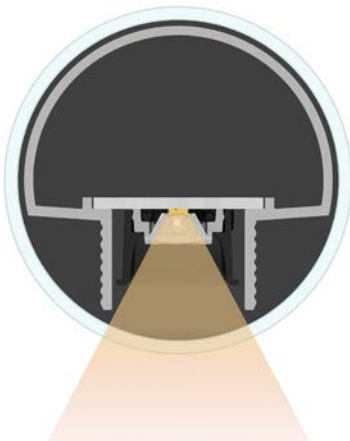

Fris Pro

1. Direct light with better performance
   - LED 3000K CRI90 (4000K available upon request).
   - UGR <19
   - Power supply included (constant current).
2. They cannot be connected to each other. Dimmable Dali or Casambi.
3. LED opening degrees: 55°
     (30° and 65° available upon request)
   - Tunable White 2700K 4000K version (available upon request).