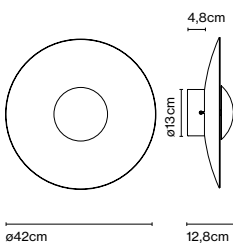

Canopy color: Black
Wire installation: Hardwired