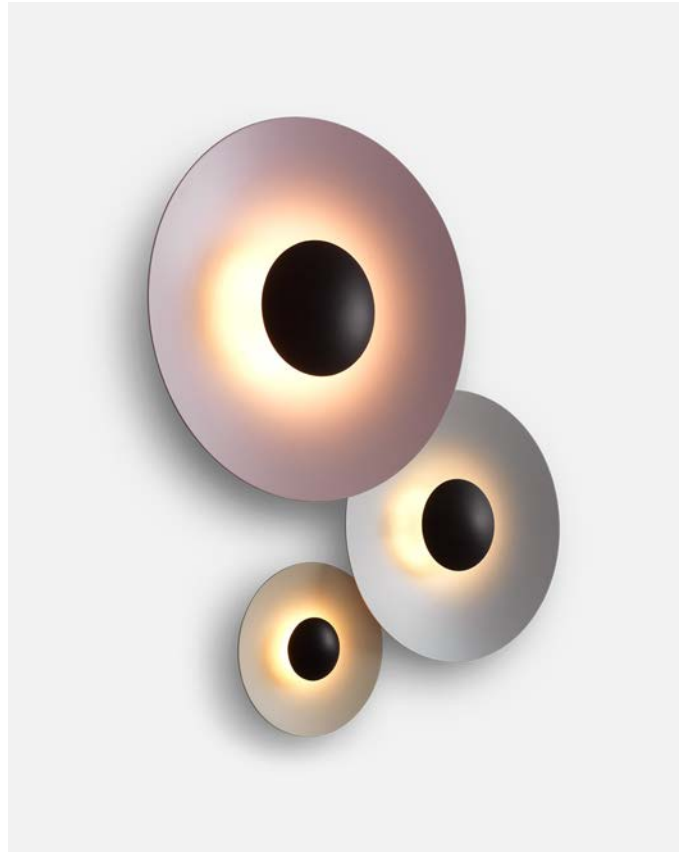

Accessory C3 20/32/42

Code	Finish
Structure	
A662-424	● Black
Shades 20	
A662-426	● Oak - White
A662-427	● Wenge - White
A662-428	● Oak - Oak
A662-429	● Wenge - Wenge
A662-430	● Brushed brass - Brushed brass
A662-431	● Black - White
A662-573-36-27K	● Mauve (RAL 010 70 10)
A662-573-37-27K	● Sand (RAL 050 85 10)
A662-573-38-27K	● Stone Grey (RAL 000 65 00)

Shades 32	
A662-432	● Oak - White
A662-433	● Wenge - White
A662-434	● Oak - Oak
A662-435	● Wenge - Wenge
A662-436	● Brushed brass - Brushed brass
A662-437	● Black - White
A662-574-36-27K	● Mauve (RAL 010 70 10)
A662-574-37-27K	● Sand (RAL 050 85 10)
A662-574-38-27K	● Stone Grey (RAL 000 65 00)

Shades 42	
A662-438	● Oak - White
A662-439	● Wenge - White
A662-440	● Oak - Oak
A662-441	● Wenge - Wenge
A662-442	● Brushed brass - Brushed brass
A662-443	● Black - White
A662-575-36-27K	● Mauve (RAL 010 70 10)
A662-575-37-27K	● Sand (RAL 050 85 10)
A662-575-38-27K	● Stone Grey (RAL 000 65 00)

Materials	Dimmable: Yes
Canopy: Metal	Integrated dimmer: No
	Dimming protocols: Phase cut (Triac)