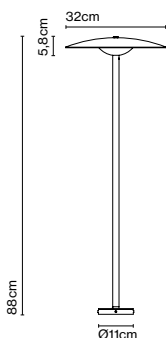

Dimmable

CE

IP65

ERC

UK
CA