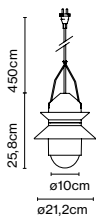

Materials

Structure: Polycarbonate
Shade: Blown pressed glass

Product type: Pendant

Light source: E27 LED Standard 8W

Weight: Net 1,5 kg – Gross 2,2 kg

Package: 41 x 26 x 24 cm – 2,2 kg Vol – 0,03 m³

CE

ERC

IP65

Cable length: 4,5 m
Wire installation: Plug-in
Color cord: Black