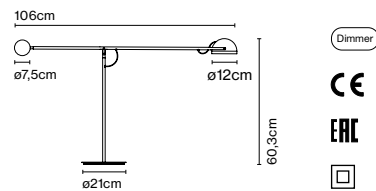

Dimmable: Yes
 Integrated dimmer: Yes
 Dimming protocols: 3 positions dimmer

Product type: Table
 Light source: LED SMD 24Vdc 4,7W 2700K CRI90 491lm
 Luminaire: 85 - 264 VAC 5,94W 416lm
 Weight: Net 3,5 kg – Gross 6,1 kg
 Package: 114 x 24 x 17 cm – 3,1 kg Vol – 0,046 m³
 36 x 36 x 3 cm – 3 kg Vol – 0,004 m³
 LED included