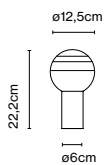

Dipping Light NEW FINISHES

Code	Finish
A691-450-3515-27K	White - Brushed Brass
A691-060	White - Graphite *
A691-002	Blue - Brushed Brass *
A691-061	Blue - Graphite *
A691-450-4515-27K	Green - Brushed Brass
A691-062	Green - Graphite *
A691-450-3015-27K [Ⓢ]	Amber - Brushed Brass
A691-063	Amber - Graphite *
A691-005	Pink - Brushed Brass *
A691-064	Pink - Graphite *
A691-450-4015-27K	Burgundy - Brushed Brass
A691-450-4715-27K	Chocolate - Brushed Brass
A691-450-3715-27K	Crema - Brushed Brass

Materials: Metal
Dimmable: No
Body: Metal
Diffuser: Brilliant white blown glass globe with layered paint

Product type: Table
Light source: LED SMD 700mA 2,2W 2700K CRI90 216lm
Luminaire: 90 - 264 VAC 3,72W 123lm
Weight: Net 1,2 kg – Gross 1,8 kg
Package: 35 x 35 x 18 cm – 1,8 kg Vol – 0,011 m³

Cable length: 2 m
Wire installation: Plug-in
Color cord: Black
Switch location: In-line