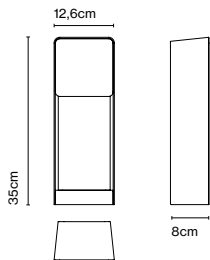

Lab A 35

Code	Finish
A646-060	● White (RAL 9003)
A646-061	● Brown (RAL 8019)
A646-062	● Rust brown
A646-063	● Dark iroko

Materials
Structure: Aluminium Graphite grey (RAL 7024)
Lids: Metal, wood

Dimmable: Yes
Integrated dimmer: No
Dimming protocols: Phase cut (Triac)

Product type: Wall
Light source: LED SMD 700mA 6,3W 2700K CRI80 590lm
Luminaire: 220 - 240 VAC TRIAC 8,41W 293lm
Weight: Net 1,4 kg – Gross 2,3 kg
Package: 17,5 x 13 x 46 cm – 2,3 kg Vol – 0,01 m³
Product notes: CRI90 available upon request

CE

UK
CA

ERC

IP65