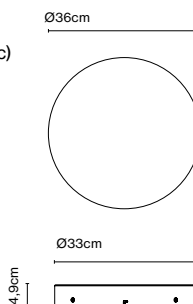

Cluster Ambrosia V - 5 Outputs

Code	Finish	Output	Dimming	Class
A666-237-39	● Black	200 W	Triac	II
A666-235-39	● Black	150W	DALI	I
A666-236-39	● Black	150W	Casambi	I

Materials
Structure: Painted iron

Product type: Accessory
Luminaire: 220 - 240 VAC TRIAC 200W (max.)
220 - 240 VAC DALI / Casambi 150W (max.)

Weight: Net 3,4 kg – Gross 4 kg
Package: 42 x 42 x 8 cm - 4 kg – VOL - 0,01 m³
Product notes: Canopy for 24V luminaires.
Max. 5 units Ambrosia V130, 4 units Ambrosia V175,
3 units Ambrosia V175 (DALI, Casambi)

Wire installation: Hardwired
Canopy color: Black - Entry points: 5

Dimmable: Yes
Integrated dimmer: No
Dimming protocols: Phase cut (Triac)
DALI, Casambi