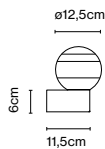

Dipping Light A1-13 NEW FINISHES

Code	Finish
A691-454-3515-27K	White - Brushed Brass
A691-202	Blue - Brushed Brass
A691-454-4515-27K	Green - Brushed Brass
A691-454-3015-27K [Ⓢ]	Amber - Brushed Brass
A691-208	Pink - Brushed Brass
A691-454-4015-27K	Burgundy - Brushed Brass
A691-454-4715-27K	Chocolate - Brushed Brass
A691-454-3715-27K	Cream - Brushed Brass

Materials
Body: Metal
Diffuser: Brilliant white blown glass globe with layered paint

Dimmable: Yes
Integrated dimmer: No
Dimming protocols: Phase cut (Triac)

Product type: Wall
Light source: LED COB 500mA 5,68W 2700K CRI90 645lm
Luminaire: 220 - 240 VAC TRIAC 9,3W
Weight: Net 0,9 kg – Gross 1,5 kg
Package: 18 x 18 x 28 cm – 1,5 kg Vol – 0,01 m³
LED included