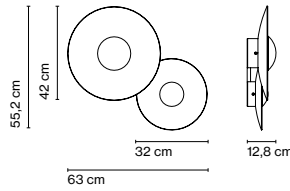

Accessory C2 32/42

Code	Finish
Structure	● Black
A662-422	
Shades 32	
A662-432	○ Oak - White
A662-433	■ Wenge - White
A662-434	● Oak - Oak
A662-435	● Wenge - Wenge
A662-436	● Brushed brass - Brushed brass
A662-437	▲ Black - White
A662-574-36-27K	● Mauve (RAL 010 70 10)
A662-574-37-27K	● Sand (RAL 050 85 10)
A662-574-38-27K	● Stone Grey (RAL 000 65 00)

Shades 42	
A662-438	○ Oak - White
A662-439	■ Wenge - White
A662-440	● Oak - Oak
A662-441	● Wenge - Wenge
A662-442	● Brushed brass - Brushed brass
A662-443	▲ Black - White
A662-575-36-27K	● Mauve (RAL 010 70 10)
A662-575-37-27K	● Sand (RAL 050 85 10)
A662-575-38-27K	● Stone Grey (RAL 000 65 00)

Materials
Canopy: Metal

Dimmable: Yes
Integrated dimmer: No
Dimming protocols: Phase cut (Triac)

Product type: Wall / Ceiling
Light source: LED SMD 700mA 24,5W 2700K CRI90 2786lm
Luminaire: 180 - 295 VAC TRIAC 29W 1048lm
Weight: Net 3 kg – Gross 6 kg
Package: 68 x 17 x 12 cm – 1,4 kg Vol – 0,01 m³
17 x 53 x 57 cm – 1,8 kg Vol – 0,05 m³
17 x 53 x 57 cm – 2,8 kg Vol – 0,05 m³
Product notes: Accessory to combine Ginger models 32 C and 42 C for a single junction box.

Canopy color: Black
Wire installation: Hardwired

Accessory C2 42/60

Code	Finish
Structure	● Black
A662-423	
Shades 42	
A662-438	○ Oak - White
A662-439	■ Wenge - White
A662-440	● Oak - Oak
A662-441	● Wenge - Wenge
A662-442	● Brushed brass - Brushed brass
A662-443	▲ Black - White
A662-575-36-27K	● Mauve (RAL 010 70 10)
A662-575-37-27K	● Sand (RAL 050 85 10)
A662-575-38-27K	● Stone Grey (RAL 000 65 00)

Shades 60	
A662-154	○ Oak - White
A662-155	■ Wenge - White
A662-156	● Oak - Oak
A662-157	● Wenge - Wenge
A662-386	● Brushed brass - Brushed brass
A662-387	▲ Black - White
A662-572-36-27K	● Mauve (RAL 010 70 10)
A662-572-37-27K	● Sand (RAL 050 85 10)
A662-572-38-27K	● Stone Grey (RAL 000 65 00)

Materials
Canopy: Metal

Dimmable: Yes
Integrated dimmer: No
Dimming protocols: Phase cut (Triac)