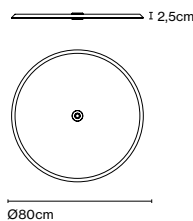

Product type: Accessory

Weight: Net 2,1 kg – Gross 2,5 kg

Package: 10 x 85 x 85 cm - 2,5 kg – VOL - 0,07 m³

Product notes: Only available for Djembé 100.38 and

Djembe C100.38.

Accessory C2 Djembé 42

Code A681-017
Finish ● Black (RAL 9005)