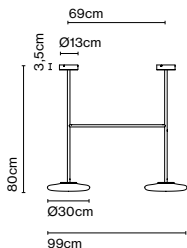

Dimmable

CE

UK

CA

ETC

Wire installation: Hardwired
Canopy color: Black