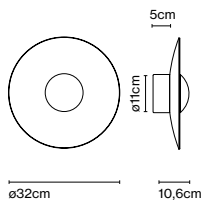

Dimmable

CE

ERC

UK
CA

IP65

Canopy color: Black