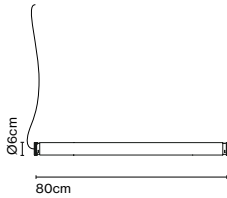

Fris 80

Code	Finish	CCT
A718-007-16-27K	● Black	27K
A718-007-18-27K	● Bronze	27K
A718-007-16-30K	● Black	30K
A718-007-18-30K	● Bronze	30K

Materials
Structure: Aluminium
Diffuser: Glass

Dimmable: Yes
Integrated dimmer: No
Dimming protocols: It depends on the purchased power supply.

Product type: Wall / Ceiling
Light source: LED SMD 24Vdc 13,7W 2700K CRI90 1657lm
Luminaire: (Power supply not included)

Light source: LED SMD 24Vdc 13,7W 3000K CRI90 1612lm
Luminaire: (Power supply not included)

Product notes: 24V remote power supply and hooks (page 104) to be ordered separately.

LED included

Dimmable

CE

ERC

UK
CA