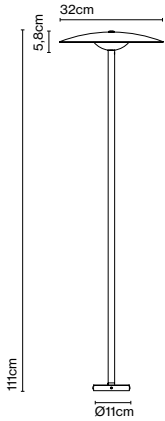

Ginger B 32/111

Code Finish
A662-595-31-27K ● Rust Brown - White
A662-595-39-27K ● Black - White (RAL 9005-9010)

Materials Dimmable: Yes
Diffuser: Aluminium Integrated dimmer: No
Structure: Stainless steel Dimming protocols: It depends on the purchased power supply.
Phase cut (Triac)
DALI

Product type: Bollard
Light source: LED SMD 24Vdc 10W 2700K CRI90 1038lm
Luminaire: (Power supply not included) 350lm
Weight: Net 2,1 kg – Gross 3,6 kg
Package: 14 x 12 x 111 cm - 1,7 kg – VOL - 0,02 m³
43 x 48 x 16 cm - 1,9 kg – VOL - 0,03 m³
Product notes: 24V remote power supply to be ordered separately.
LED included