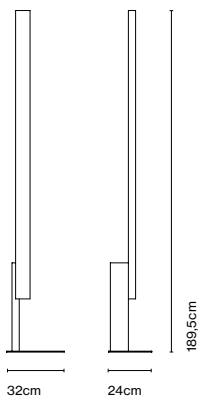

High Line

Code	Finish
A690-001	● Oak-White (RAL 9002) *
A690-003	● Wenge-Blue (RAL 5024) *
A690-004	● Wenge-Green (RAL 6003) *

Materials	Integrated dimmer: Yes
Base: Iron	Dimmer type: Progressive dimmer from 0 to 100
Structure: Wooden profiles	

Product type: Floor
Light source: LED SMD 700mA 30W 2700K CRI90 3895lm
Luminaire: 220 - 240 VAC 34,3W 2076lm
Weight: Net 9,3 kg – Gross 13,3 kg
Package: 205 x 23 x 17 cm – 9,5 kg Vol – 0,076 m³
34 x 36 x 3 cm – 3,8 kg Vol – 0,003 m³
LED included

Dimmer

CE

ERC