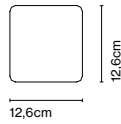

Lab 2 2020

Code A646-091   Finish ● Graphite grey (RAL 7024)

Materials   Dimmable: No
Structure: Injected aluminium
Lids: Metal, wood, stone-like

Product type: Wall
Light source: LED SMD 24Vdc 7,4W 2700K CRI90 378lm
Luminaire: 100 - 240 VAC 8,47W 322lm
Weight: Net 0,87 kg – Gross 1 kg
Package: 16 x 15 x 14 cm – 1 kg Vol – 0,003 m³
Product notes: Lid to be ordered separately.

CE

UK
CA

EAC

IP65

A646-091 / A645-007

Lid

Code   Finish
A646-005   ● White (RAL 9003)
A646-022   ● Brown (RAL 8019)
A646-023   ● Rust brown
A646-007   ● Dark iroko
A646-009   ● Stone-like*

Materials
Structure: Injected aluminium
Lids: Metal, wood, stone-like

Product type: Accessory

Signage Lid

Code   Finish
-      1 - 3 units
-      4 - 10 units
-      11 - 25 units
-      26 or more units

Product type: Accessory
Available upon request, Lab 2 only.