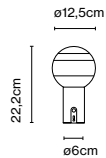

Dipping Light Portable NEW FINISHES

Code	Finish
A691-453-3515-27K	White - Brushed Brass
A691-532	Blue - Brushed Brass *
A691-453-4515-27K	Green - Brushed Brass
A691-453-3015-27K	Amber - Brushed Brass
A691-538	Pink - Brushed Brass *
A691-453-4015-27K	Burgundy - Brushed Brass
A691-453-4715-27K	Chocolate - Brushed Brass
A691-453-3715-27K	Cream - Brushed Brass

Materials
Body: Metal
Diffuser: Brilliant white blown glass globe with layered paint

Dimmable: Yes
Integrated dimmer: Yes
Dimmer type: 3 positions dimmer

Product type: Table
Light source: LED SMD 1A 3,5W 2700K CRI90 216lm
Luminaire: in 5 Vdc 1,5A 123lm
Weight: Net 1,2 kg – Gross 1,5 kg
Package: 18 x 18 x 35 cm – 1,5 kg Vol – 0,011 m³
Charging cable included. Power adapter not included.
LED included