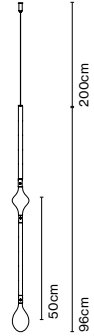

Finish

● Black

Double hook 96 x1

A718-029-39
1 unit included

● Black

Double hook 71 x1

A718-030-39
1 unit included

● Black