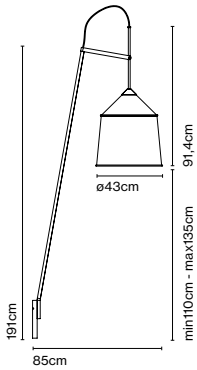

Jaima P207 + Shade 43

Code A683-027   Finish ● Black (RAL 9005)
Structure

Shade 43
A683-028   ● Blue *
A683-029   ● Beige
A683-030   ● Grey

Materials
Shade: Textilene, inner part in white
Structure: Stainless steel
Extensible stem: Carbon fiber
Dimmable: Yes
Integrated dimmer: No
Dimmer Casambi IP65 (optional)

Product type: Floor
Light source: LED COB 230 VAC 15W 2700K CRI90 1022lm
Luminaire: 230VAC TRIAC 15W 528lm
Weight: Net 4,1 kg – Gross 10,3 kg
Package: 216 x 48 x 23 cm – 7,8 kg Vol – 0,24 m³
45 x 45 x 39 cm – 2,5 kg Vol – 0,08 m³
LED included

CE
EAC
IP65
⊕