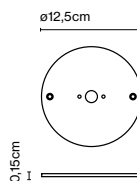

Aura Plus 24V

Code Finish
A676-035-50-27K ○ Translucent
A676-035-51-27K ● Opal

Materials Dimmable: Yes
Shade: Blown glass Integrated dimmer: No
Structure: Polycarbonate Dimming protocols: It depends on the
Dissipater: Aluminium purchased power supply.

Product type: Wall
Light source: LED SMD 24Vdc 10W 2700K CRI90 1038lm
Luminaire: (Power supply not included) 473lm

Weight: Net 0,9 kg – Gross 1,5 kg
Package: 33 x 22 x 21 cm - 1,5 kg – VOL - 0,015 m³
Product notes: Structure in black, except for the opal version, with structure in white.
LED included

Dimmable

CE

ERC

UK
CA

A676-035-51-27K

Wire installation: Hardwired

Product notes: 3000K available upon request. Upcharge of 60 €.

Disk Accessory

Code Finish
A676-036-39 ● Black
A676-036-35 ○ White

Materials
Structure: Metal

Product type: Accessory
Product notes: Accessory used to hide the driver
behind the canopy.

Power supply Dimmable

Code	Description	Dimming	Class
968-223-23	20W - 24V	Triac	II
968-262	50W - 24V	Triac	II
968-227	35W - 24V	DALI	II
968-206	60W - 24V	DALI	II

Dimmable

CE

Product notes: Take into account the total power in watts and the power of the driver. The wattage of the selected lamps cannot exceed the max wattage of the canopy's driver. Therefore, you must choose your canopy/driver by the power required.

Product type: Power supply

Spare parts

Code	Product	Finish	Spare part
R676-105-50	Aura	Translucent	Glass
R676-105-51	Aura	Opal	Glass
R676-105-53	Aura	Transparent smoked	Glass
R676-105-55	Aura	Copper	Glass
R676-105-56	Aura	Violet *	Glass
R676-104-50	Aura Plus	Translucent	Glass
R676-104-51	Aura Plus	Opal	Glass
R676-104-53	Aura Plus	Transparent smoked	Glass
R676-104-55	Aura Plus	Copper	Glass