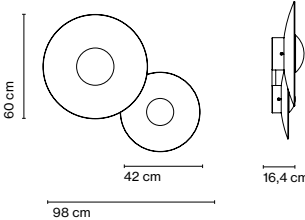

Product type: Wall / Ceiling
Light source: LED SMD 700mA 38,7W 2700K CRI90 4806lm
Luminaire: 180 - 295 VAC TRIAC 45,5W 1863lm
Weight: Net 5,2 kg – Gross 11,7 kg
Package: 68 x 17 x 12 cm – 1,5 kg Vol – 0,01 m³
17 x 53 x 57 cm – 2,8 kg Vol – 0,05 m³
28 x 72 x 72 cm – 7,4 kg Vol – 0,14 m³
Product notes: Accessory to combine Ginger models 42 C and 60 C for a single junction box.

Canopy color: Black
Wire installation: Hardwired