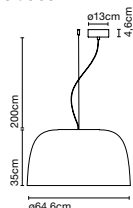

Djembé 65.35

Code	Finish	Dimming	Class
A681-268	White (RAL 1013)	Triac	II
A681-269	Grey (RAL 7022)	Triac	II
A681-270	Red (RAL 3011)	Triac	II
A681-271	Sky Blue (PANTONE 7542C)	Triac	II
A681-272	White (RAL 1013)	DALI	I
A681-273	Grey (RAL 7022)	DALI	I
A681-274	Red (RAL 3011)	DALI	I
A681-275	Sky Blue (PANTONE 7542C)	DALI	I

Materials

Shade: Bi-injected rotary moulded polyethylene (stone texture on the outer part and smooth satin white on the inner part of the fixture)

Diffuser: Aluminium

Dimmable: Yes

Integrated dimmer: No

Dimming protocols: Phase cut (Triac)
DALI
Casambi

Product type: Pendant

Light source: LED SMD 700mA 22,4W 2700K CRI90 2933lm

Luminaire: 180 - 295 VAC TRIAC 26,09W 1845lm
220 - 240 VAC DALI 26,37W 1845lm

Weight: Net 6,1 kg – Gross 8,5 kg

Package: 65 x 65 x 42 cm – 8,5 kg Vol – 0,18 m³

LED included

Dimmable

CE

UK

ERC

Cable length: 2 m
Wire installation: Hardwired
Color cord: Black
Canopy color: Black