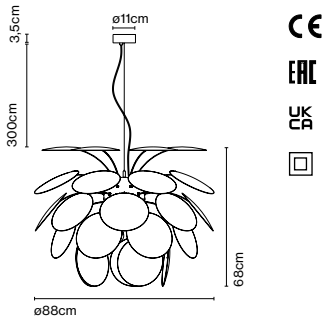

Discocó 88

Code	Finish
A620-002	● White (RAL 9003)
A620-107	● Matte Grey (RAL 7037)
A620-106	● Matte Beige (RAL 1001)
A620-048	● Black - Gold (RAL 9004 - Gold)
A620-004	● White (Susp. Wire 5m)

Materials
Discs: ABS
Sphere: Chromed metal
Canopy: Metal

Product type: Pendant
Light source: 3x E27 LED Globe (ø120) 14W
Weight: Net 6,7 kg – Gross 10,6 kg
Package: 134 x 31 x 42 cm – 10,6 kg – VOL - 0,17 m³

Cable length: 3 m
Wire installation: Hardwired
Color cord: White
Canopy color: White