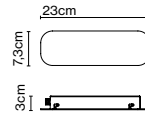

Canopy Ambrosia

Code	Finish	Dimming	Class
A666-222-15	● Matt Gold - 35W 24V	Casambi	I
A666-222-16	● Black - 35W 24V	Casambi	I