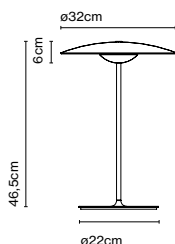

Dimmer

CE

ERC

Cable length: 2 m
Wire installation: Plug-in
Color cord: Black
Switch location: In-line