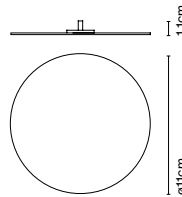

Dipping Light Portable NEW FINISHES

Code	Finish
A691-453-3515-27K	White - Brushed Brass
A691-532	Blue - Brushed Brass *
A691-453-4515-27K	Green - Brushed Brass
A691-453-3015-27K	Amber - Brushed Brass
A691-538	Pink - Brushed Brass *
A691-453-4015-27K	Burgundy - Brushed Brass
A691-453-4715-27K	Chocolate - Brushed Brass
A691-453-3715-27K	Cream - Brushed Brass

Materials
Body: Metal
Diffuser: Brilliant white blown glass globe with layered paint

Dimmable: Yes
Integrated dimmer: Yes
Dimmer type: 3 positions dimmer

Product type: Table
Light source: LED SMD 1A 3,5W 2700K CRI90 216lm
Luminaire: in 5 Vdc 1,5A 123lm
Weight: Net 1,2 kg – Gross 1,5 kg
Package: 18 x 18 x 35 cm – 1,5 kg Vol – 0,011 m³
Charging cable included. Power adapter not included.
LED included

Dimmer

Battery life time:
5 hours in peak power
10 hours in half power
20 hours in a quarter power

Switch location: Body
Charging time: 10 h

Disk accessory + magnet

Code	Finish
A691-097	Black

Materials
Structure: Metal counterweight

Product type: Accessory
Weight: Net 0,5 kg – Gross 0,6 kg
Package: 16 x 14 x 9 cm - 0,6 kg – VOL - 0,002 m³

Magnet accessory

Code	Finish
A680-008	Inox

Materials
Structure: Neodymium magnet

Product type: Accessory
Weight: Net 0,01 kg – Gross 0,02 kg
Package: 12 x 17,5 x 1 cm - 0,02 kg – VOL - 0,001 m³