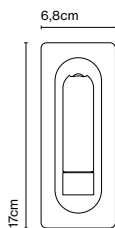

Ledtube RSC

Code	Finish
A622-216-17-27K ☹☹	● Aluminium
A622-216-18-27K ☹☹	● Bronze
A622-216-35-27K ☹☹	● Matt white (RAL 9010)
A622-216-39-27K ☹☹	● Matt black (RAL 9005)

Materials: Dimmable: No
Structure: Injected aluminium
Frontal: Transparent polycarbonate

Product type: Wall
Light source: LED SMD 700mA 2,1W 2700K CRI90 226,5lm
Luminaire: 100 - 240 VAC 4,25W 131lm
Weight: Net 0,65 kg – Gross 0,8 kg
Package: 20 x 12 x 8 cm – 0,8 kg Vol – 0,002 m³
Product notes: Incorporated press button to switch on or off when opening or closing the wall lamp. Honeycomb grill to avoid glare.
LED included

Wire installation: Hardwired