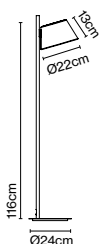

Tam Tam P

Code Finish
Stem
A633-142 39 ● Black semi-matt (RAL 9011)

Shades
A633-130 39 ● Black semi-matt (RAL 9011)
A633-130 35 ● Off-white semi-matt (RAL 1013)
A633-130 37 ● Sand semi-matt (RAL 7032)
A633-130 38 ● Silver grey semi-matt (RAL 7001)
A633-130 42 ● Olive yellow semi-matt (RAL 1020)
A633-130 46 ● Orange semi-matt (RAL 2000)
A633-130 47 ● Brown grey semi-matt (RAL 7013)

Materials
Shade: Aluminium
Diffuser: Opalescent methacrylate
Structure: Metal

Product type: Floor
Light source: E27 LED Standard 8W
Weight: Net 3 kg – Gross 5,4 kg
Package: 128 x 8 x 8 cm – 1,5 kg Vol – 0,008 m³
33 x 33 x 3 cm – 3 kg Vol – 0,003 m³
24 x 24 x 16 cm – 0,85 kg Vol – 0,009 m³

CE

ERC

Cable length: 2 m
Wire installation: Plug-in
Color cord: Black
Switch location: In-line