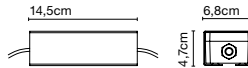

Materials

Case: ABS
 Trim: Aluminium

Product type: Accessory

85 - 240 VAC max. 50W

Weight: Net 2 kg – Gross 3 kg

Package: 20 x 12 x 8 cm - 3 kg – VOL - 0,002 m³

Product notes: Bluetooth smart wireless trailing edge dimmer that adjusts light intensity or switches the lamp ON/OFF. Available in Android or iOS with the app Casambi.