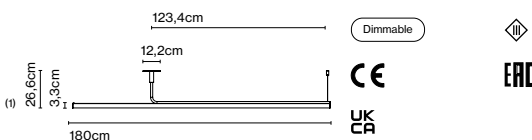

Weight: 3,1 kg – Gross 3,6 kg
 Package: 29 x 10 x 135 cm - 2 kg – VOL - 0,04 m³
 8 x 8 x 188 cm - 1,6 kg – VOL - 0,01 m³

Product notes: 24V remote power supply to be ordered separately.
 LED included

(1) The height can be increased by means of the 40 or 60 cm poles (max. 3 units.) They can be combined..