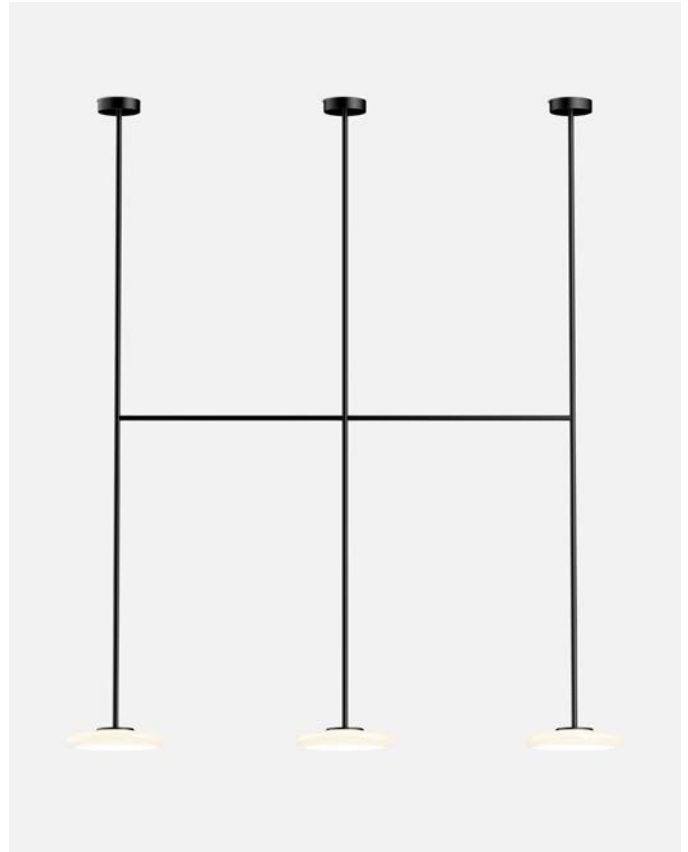

LED included

Dimmable

CE

UK
CA

EAC

Wire installation: Hardwired
Canopy color: Black

A709-001-39-27K

Product notes: DALI upon request