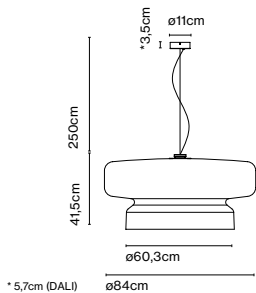

Bohemia 84

Code	Finish	Dimming	Class
A698-001	● Green	Triac	II
A698-002	● Violet *	Triac	II
A698-003	● Amber	Triac	II
A698-019-53-27K	● Smoked	Triac	II
A698-004	● Green	DALI	I
A698-005	● Violet *	DALI	I
A698-006	● Amber	DALI	I
A698-022-53-27K	● Smoked	DALI	I

Materials: Shade: Rotomoulded polycarbonate
Diffuser: Opal methacrylate

Dimmable: Yes
Integrated dimmer: No
Dimming protocols: Phase cut (Triac)
DALI
Casambi

Product type: Pendant
Light source: LED SMD 700mA 22,4W 2700K CRI90 2933lm
Luminaire: 180 - 295 VAC TRIAC 26W 1619lm
220 - 240 VAC DALI 26,37W 1619lm
Weight: Net 12,7 kg – Gross 20 kg
Package: 93 x 93 x 53 cm – 20 kg Vol – 0,5 m³
LED included

Dimmable

Cable length: 2,5 m
Wire installation: Hardwired
Color cord: Black
Canopy color: Black