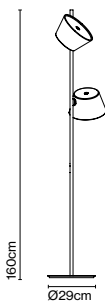

CE

ERC

Cable length: 2 m
Wire installation: Plug-in
Color cord: Black
Switch location: In-line