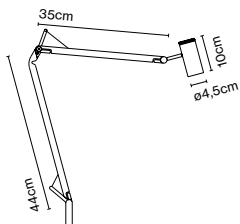

Polo

Code A642-001 Finish ● Black (RAL 9005)

Materials Dimmable: No
Diffuser: Aluminium
Body: Aluminium

Product type: Table
Light source: LED COB 350mA 6,3W 3000K CRI80 532,4lm
Luminaire: 100 - 240 VAC 8,34W 441lm
Weight: Net 0,7 kg – Gross 1,8 kg
Package: 53 x 36 x 11 cm – 1,8 kg Vol – 0,019 m³
Product notes: Reflector with 80° degree aperture
LED included

Cable length: 2,2 m
Wire installation: Plug-in
Color cord: Black
Switch location: Built-in the shade