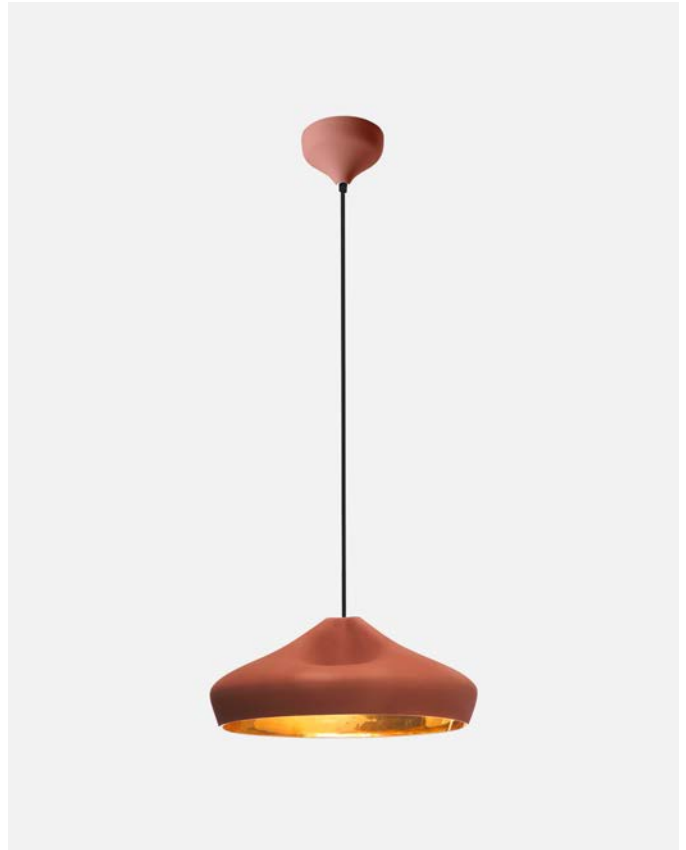

Pleat Box 36 LED

Code	Finish
A636-405-3535-27K	● White - White
A636-405-3549-27K	● White - Gold
A636-405-3835-27K	● Grey - White
A636-405-3849-27K	● Grey - Gold *
A636-405-4135-27K	● Terracotta - White
A636-405-4149-27K	● Terracotta - Gold *
A636-405-3935-27K	● Black - White *
A636-405-3949-27K	● Black - Gold
A636-405-4235-27K	● Ocher - White
A636-405-4535-27K	● Dark Green - White
A636-405-4549-27K	● Dark Green - Gold

Materials
Shade: Ceramic with the inner part in brilliant white enamel or gold
Canopy: Ceramic
Cord: Fabric

Dimmable: Yes
Integrated dimmer: No
Dimming protocols: Phase cut (Triac)

Product type: Pendant
Light source: LED SMD 700mA 8,2W 2700K CRI90 913lm
Luminaire: 220 - 240 VAC TRIAC 9,89W 233lm
Weight: Net 3,2 kg – Gross 4,3 kg
Package: 49 x 50 x 30 cm – 4,3 kg Vol – 0,07 m³
LED included

Cable length: 2 m
Wire installation: Hardwired
Color cord: Black
Canopy color: Same color as chosen shade.
Product notes: DALI available upon request, upcharge of 90 €
3000K available upon request, upcharge of 60 €

A636-405-4149-27K

Pleat Box 47

Code	Finish
A636-406-3535	● White - White
A636-406-3549	● White - Gold
A636-406-3835	● Grey - White
A636-406-3849	● Grey - Gold *
A636-406-4135	● Terracotta - White
A636-406-4149	● Terracotta - Gold *
A636-406-3935	● Black - White *
A636-406-3949	● Black - Gold
A636-406-4735	● Brown - White *
A636-406-4749	● Brown - Gold *
A636-406-4235	● Ocher - White
A636-406-4535	● Dark Green - White
A636-406-4549	● Dark Green - Gold

Materials
Shade: Ceramic with the inner part in brilliant white enamel or gold
Canopy: Ceramic
Cord: Fabric

Product type: Pendant
Light source: E27 LED Standard 8W
Weight: Net 4,6 kg – Gross 6 kg
Package: 57 x 57 x 36 cm – 6 kg Vol – 0,1 m³