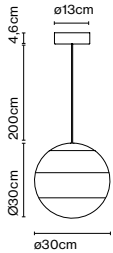

Dipping Light 30 NEW FINISHES

Code	Finish
A691-460-35-27K	● White
A691-281	● Blue *
A691-460-45-27K	● Green
A691-460-30-27K	● Amber
A691-284	● Pink *
A691-460-40-27K	● Burgundy
A691-460-47-27K	● Chocolate
A691-460-37-27K	● Cream

Materials
Diffuser: Brilliant white blown glass globe with layered paint
Cover: Polycarbonate
Canopy: Metal

Dimmable: Yes
Integrated dimmer: No
Dimming protocols: Phase cut (Triac)
Casambi
DALI

Product type: Pendant
Light source: LED SMD 700mA 8,2W 2700K CRI90 913lm
Luminaire: 220 - 240 VAC TRIAC 10,87W 379lm
Weight: Net 2,4 kg – Gross 3,6 kg
Package: 41 x 40 x 41 cm – 3,6 kg Vol – 0,07 m³
LED included