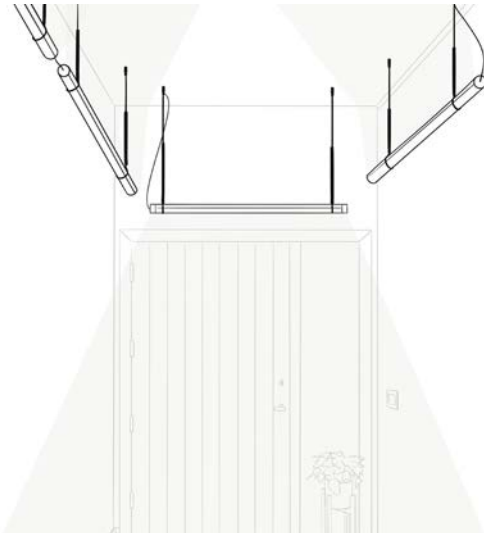

(0.6)

4 units Fris 155 / Power supply to be defined
4 units Hook 47 x2

(0.7)