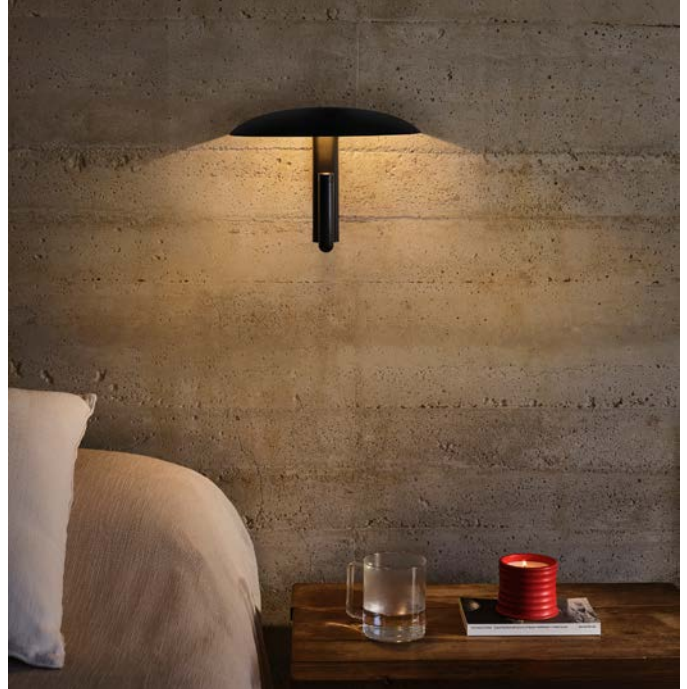

Konoha, Yabu Pushelberg

Konoha is a simple, discreet wall lamp with a shade over a directed spotlight that turns through 360°. The shade, like a hat, covers the spotlight, allowing the light to be directed upwards, bounce off the inside and project a beam of soft light, creating

warm ambient lighting. If instead the spotlight is focused downwards, it projects a beam of direct light, turning the fixture into a reading lamp.