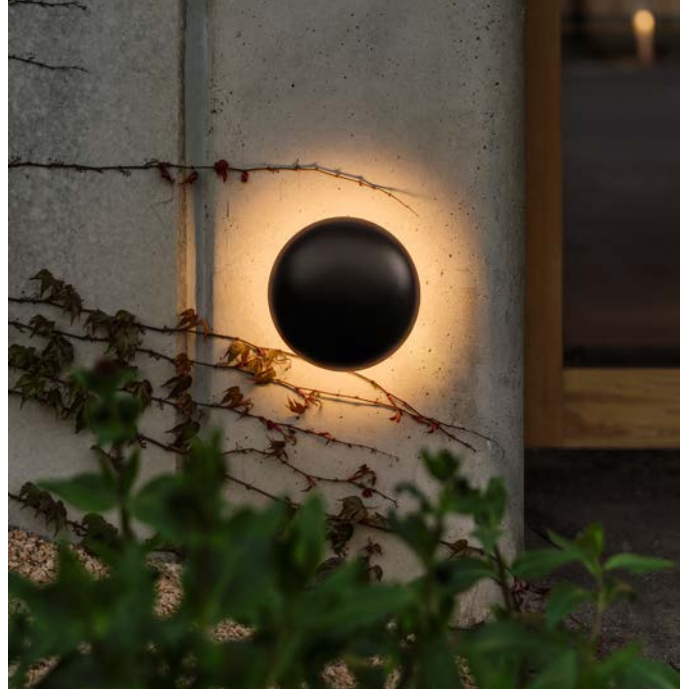

Babila, Marco Zanuso Jr.

Babila demonstrates that, when it comes to a design, the material can be as important as the shape. This outdoor wall sconce is of polished stainless steel, a circular object that produces a panoramic effect, reflecting its surroundings. It is not

designed to be an architectural element, but rather a simple and beautiful design that draws attention, whether on or off, as it allows us to catch a glimpse of the daily life occurring around it.