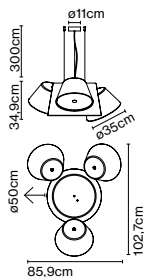

Tam Tam 3

Code	Finish
Central shade	
A633-136 39	● Black semi-matt (RAL 9011)
A633-136 35	● Off-White semi-matt (RAL 1013)
A633-136 48	● Blue grey semi-matt (RAL 7031)
A633-136 43	● Khaki semi-matt (RAL 7008)

Satellite shade	
A633-135 39	● Black semi-matt (RAL 9011)
A633-135 35	● Off-white semi-matt (RAL 1013)
A633-135 37	● Sand semi-matt (RAL 7032)
A633-135 38	● Silver grey semi-matt (RAL 7001)
A633-135 42	● Olive yellow semi-matt (RAL 1020)
A633-135 46	● Orange semi-matt (RAL 2000)
A633-135 47	● Brown grey semi-matt (RAL 7013)

Materials
Shade: Aluminium
Diffuser: Opalescent methacrylate

Product type: Pendant
Light source: 9x E27 LED Standard 8W
Weight: Net 8 kg – Gross 12,6 kg
Package: 58 x 58 x 38 cm – 6 kg Vol – 0,13 m³
(3x) 42 x 42 x 28 cm – 2,2 kg Vol – 0,05 m³

Cable length: 3 m
Wire installation: Hardwired
Color cord: Black
Canopy color: Black