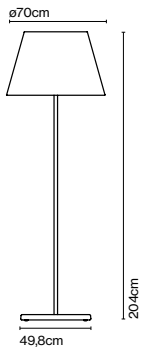

TXL 2019 205

Code
A605-060
A605-061

Finish
● Beige
● Grey *

Materials
Base: Concrete
Stem: Stainless steel
Diffuser: White acid etched glass
Shade: Textile with the inner part
always in white

Product type: Floor
Light source: 2x E27 LED Standard 8W
Weight: Net 28,8 kg – Gross 32 kg
Package: 41 x 33 x 33 cm – 2,5 kg Vol – 0,04 m³
70 x 70 x 50 cm – 4,4 kg Vol – 0,25 m³
220 x 10 x 10 cm – 3,6 kg Vol – 0,02 m³
66 x 66 x 15 cm – 21,5 kg Vol – 0,06 m³

CE
ENEC
☐
IP65