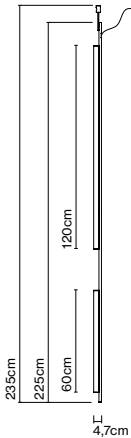

Ambrosia V 235

Code	Finish	CCT
A704-140-15-22K	● Matt Gold	22K
A704-140-15-27K	● Matt Gold	27K
A704-140-15-30K	● Matt Gold	30K
A704-140-16-22K	● Black	22K
A704-140-16-27K	● Black	27K
A704-140-16-30K	● Black	30K

Materials
Structure: Aluminium
Diffuser: Methacrylate

Dimmable: Yes
Integrated dimmer: No
Dimming protocols: It depends on the purchased power supply.

Product type: Pendant

Light source Ambrosia 22K: LED SMD 24Vdc 28,8W 2200K CRI90 3174lm
Luminaire Ambrosia 22K: (Power supply not included) 2802lm

Light source Ambrosia 27K: LED SMD 24Vdc 28,8W 2700K CRI90 3267lm
Luminaire Ambrosia 27K: (Power supply not included) 2812lm

Light source Ambrosia 30K: LED SMD 24Vdc 28,8W 3000K CRI90 3324lm
Luminaire Ambrosia 30K: (Power supply not included) 2865lm

Weight: Net 1,4 kg – Gross 4 kg

Package: 15,4 x 15,4 x 256 cm - 4 kg – VOL - 0,06 m³

Product notes: 24V remote power supply to be ordered separately.
LED included