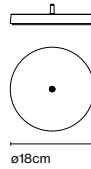

Base

Code A642-003 Finish ● Black (RAL 9005)

Materials
Base: Metal with a polycarbonate cover

Product type: Accessory
Weight: Net 3,9 kg – Gross 4 kg
Package: 24 x 24 x 12 cm - 4 kg – VOL - 0,007 m³