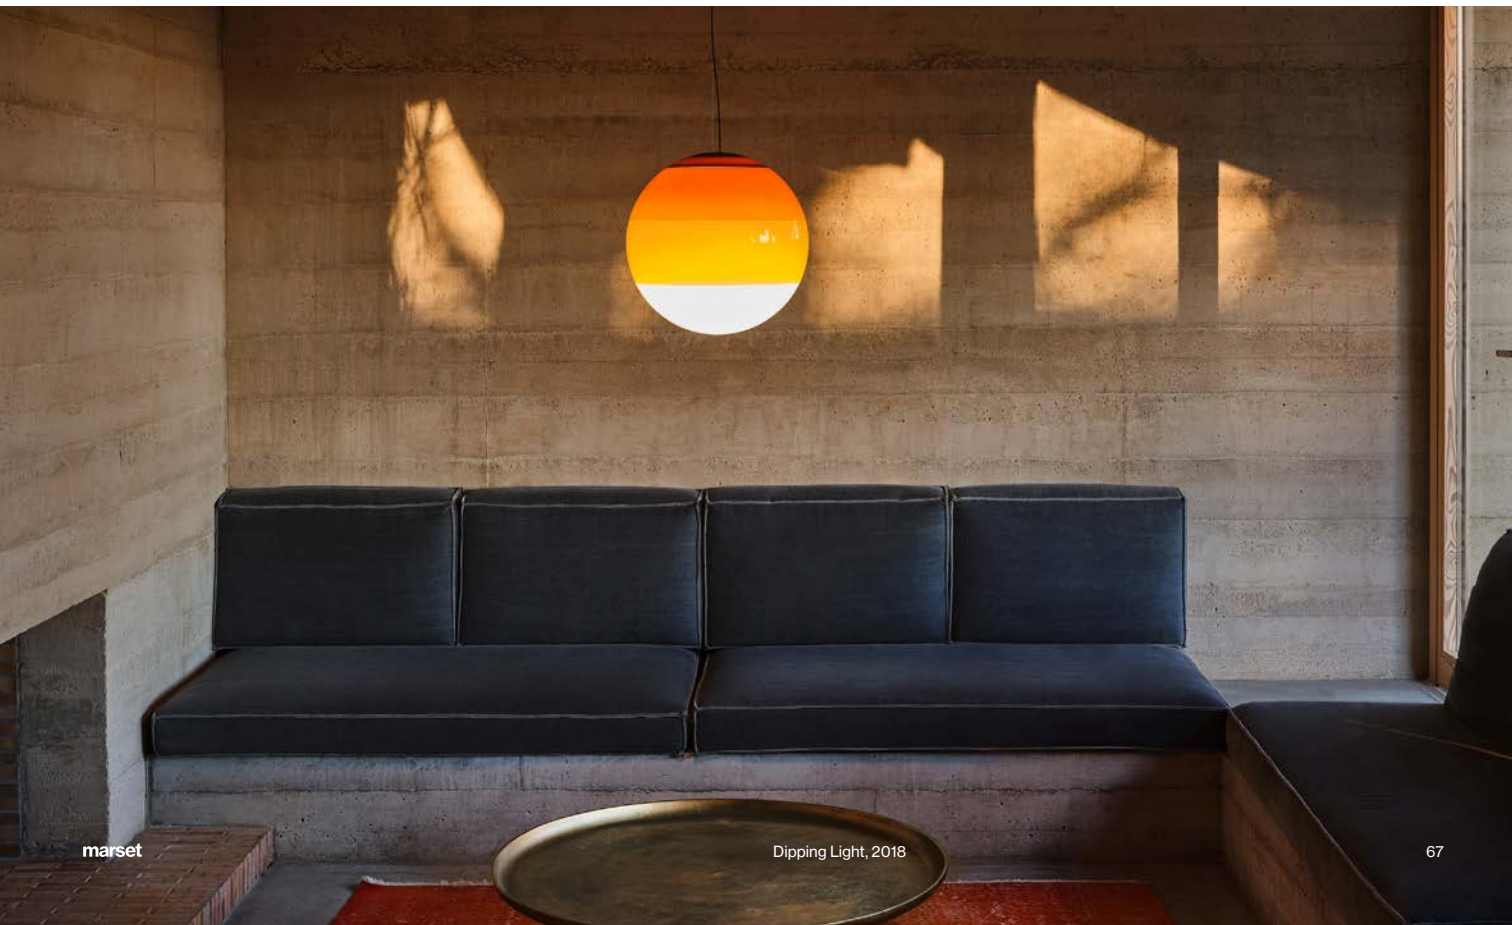

Dipping Light 40 NEW FINISHES

Code	Finish
A691-437-35-27K	White
A691-437-48-27K	Blue *
A691-437-45-27K	Green
A691-437-30-27K	Amber
A691-437-44-27K	Pink *
A691-437-40-27K	Burgundy
A691-437-47-27K	Chocolate
A691-437-37-27K	Cream

Materials
Diffuser: Brilliant white blown glass globe with layered paint
Cover: Polycarbonate
Canopy: Metal

Dimmable: Yes
Integrated dimmer: No
Dimming protocols: Phase cut (Triac)

Product type: Pendant
Light source: LED COB 700mA 23,7W 2700K CRI90 3280lm
Luminaire: 220 - 240 VAC TRIAC 28,4W 1482lm
Weight: Net 4,2 kg – Gross 6,5 kg
Package: 55 x 55 x 57 cm – 6,5 kg Vol – 0,17 m³
LED included

Dimmable

Cable length: 3 m
Wire installation: Hardwired
Color cord: Black
Canopy color: Black - Entry points: 1

A691-437-30-27K

Product notes: Casambi available upon request. Upcharge of 210 €.
DALI available upon request. Upcharge of 90 €.