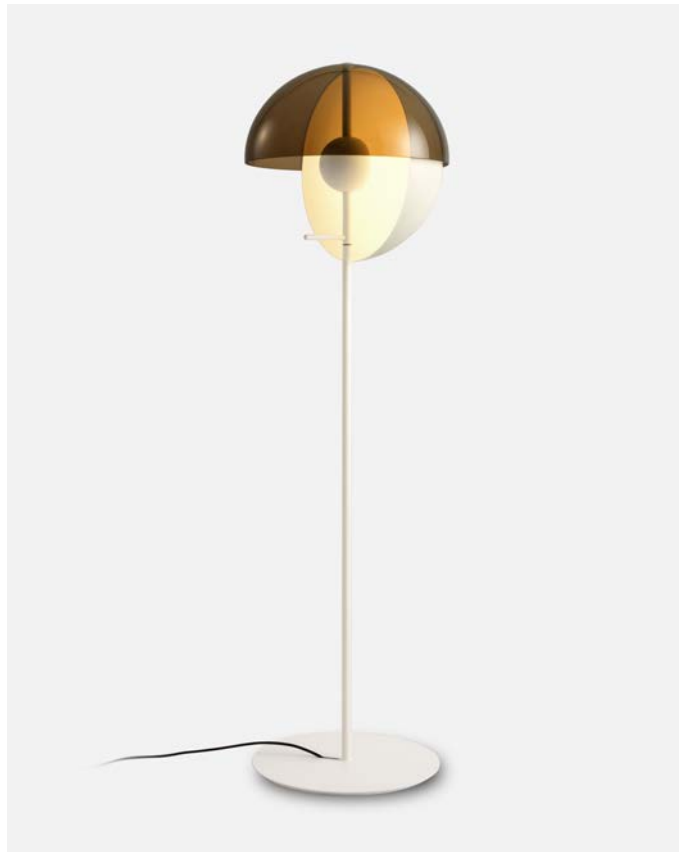

Theia P

Code
A672-003
A672-004 ☉

Finish
● White (RAL 9010) *
● Black (RAL 9005)

Materials
Base: Iron
Stem: Iron
Dissipater: Aluminium
Diffuser: Spun metal
Shade: Thermoformed methacrylate

Dimmable: No
Integrated dimmer: Yes

Product type: Floor
Light source: LED SMD 700mA 8,2W 2700K CRI90 913lm
Luminaire: 100 - 240 VAC 10,85W
Weight: Net 6,8 kg – Gross 8,5 kg
Package: 37 x 37 x 23 cm – 5,8 kg Vol – 0,03 m³
120 x 17 x 12 cm – 2,7 kg Vol – 0,02 m³
LED included

Dimmer

CE

ERC

Cable length: 2 m
Wire installation: Plug-in
Color cord: Black
Switch location: Built-in the dissipater

A672-003