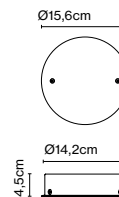

Cluster, Accessory

The cluster gives you absolute freedom to design the light you desire. With it, you can illuminate large spaces and create different compositions.

Take into account the total power in watts, the power of the driver, and the wire entry points of the canopy. The total wattage of the selected lamps cannot exceed the max wattage of the canopy's driver. Therefore, you must choose your canopy/driver by the power required. Finally, the number of lamps installed in a single canopy cannot exceed the number of wire entry points of that canopy.

Customize your space with our Dipping Light cluster configurator at configurator.marset.com/dipping-light

Circular Canopy 20W

Code	Finish	Dimming	Class
A693-008	● Black	Triac	II
A693-009	● Black	DALI (max. 16W)	II
A693-022	● Black	Casambi (max. 16W)	II

Materials
Structure: Painted iron

Product type: Accessory
Luminaire: 220 - 240 VAC TRIAC 20W (max.)
220 - 240 VAC DALI/Casambi 16W (max.)

Weight: Net 0,78 kg – Gross 1 kg
Package: 23 x 21 x 9 cm - 1 kg – VOL - 0,004 m³
Product notes: Canopy for 24V luminaires.

Wire installation: Hardwired
Canopy color: Black - Entry points: 3

Dimmable: Yes
Integrated dimmer: No
Dimming protocols: Phase cut (Triac)
DALI
Casambi

Circular Canopy 50W

Code	Finish	Dimming	Class
A693-010	● Black	Triac	II
A693-011	● Black	DALI (max. 35W)	II
A693-023	● Black	Casambi (max. 35W)	II

Materials
Structure: Painted iron

Product type: Accessory
Luminaire: 220 - 240 VAC TRIAC 50W (max.)
220 - 240 VAC DALI/Casambi 35W (max.)

Weight: Net 1,15 kg – Gross 1,4 kg
Package: 23 x 21 x 9 cm - 1,4 kg – VOL - 0,004 m³
Product notes: Canopy for 24V luminaires.

Wire installation: Hardwired
Canopy color: Black - Entry points: 5

Dimmable: Yes
Integrated dimmer: No
Dimming protocols: Phase cut (Triac)
DALI
Casambi