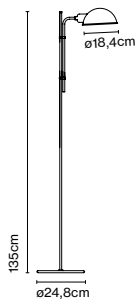

Materials
Base: Iron wapped with black rubber
Stem: Iron
Shade: Aluminium

Product type: Floor
Light source: E27 LED Standard 8W
Weight: Net 3,1 kg – Gross 5 kg
Package: 38 x 54 x 12 cm – 4,2 kg Vol – 0,024 m³
5 x 5 x 143 cm – 0,8 kg Vol – 0,004 m³