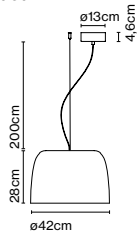

Djembé 42.28

Code	Finish	Dimming	Class
A681-252	White (RAL 1013)	Triac	II
A681-253	Grey (RAL 7022)	Triac	II
A681-254	Red (RAL 3011)	Triac	II
A681-255	Sky Blue (PANTONE 7542C)	Triac	II
A681-256	White (RAL 1013)	DALI	I
A681-257	Grey (RAL 7022)	DALI	I
A681-258	Red (RAL 3011)	DALI	I
A681-259	Sky Blue (PANTONE 7542C)	DALI	I

Materials

Shade: Bi-injected rotary moulded polyethylene (stone texture on the outer part and smooth satin white on the inner part of the fixture)

Diffuser: Aluminium

Dimmable: Yes

Integrated dimmer: No

Dimming protocols: Phase cut (Triac)

DALI

Casambi

Product type: Pendant

Light source: LED SMD 700mA 16,28W 2700K CRI90 1873lm

Luminaire: 180 - 295 VAC TRIAC 19,71W 925lm

220 - 240 VAC DALI 20,32W 925lm

Weight: Net 3 kg – Gross 4,4 kg

Package: 44 x 44 x 32 cm – 4,4 kg Vol – 0,06 m³

LED included

Dimmable

CE

ERC

UK
CA

Cable length: 2 m

Wire installation: Hardwired

Color cord: Black

Canopy color: Black