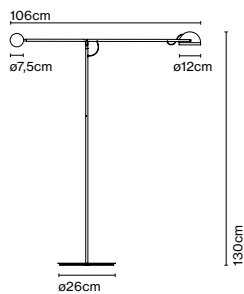

Copérnica P

Code
A686-011   ● Graphite-Satin Nickel-Black
A686-012   ● BlackGraphite-Red-Black

Materials
Structure: Steel
Base: Steel
Counterweight: Steel
Diffuser: Aluminium

Dimmable: Yes
Integrated dimmer: Yes
Dimming protocols: 3 positions dimmer

Product type: Floor
Light source: LED SMD 24Vdc 4,7W 2700K CRI90 491lm
Luminaire: 85 - 264 VAC 5,94W 416lm
Weight: Net 4,8 kg – Gross 6,8 kg
Package: 165 x 24 x 17 cm – 4,1 kg Vol – 0,067 m³
          36 x 36 x 3 cm – 2,7 kg Vol – 0,004 m³
LED included

Dimmer

CE

ERC

Cable length: 2 m
Wire installation: Plug-in
Color cord: Black
Switch location: Tilttable diffuser