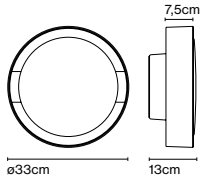

Plaff-on! 33 IP54

Code
A628-053 ☹☉
A628-053-31

Finish
● Black (RAL 9005)
● Rust brown

Materials
Structure: Aluminium
Shade: Opal blown glass

Product type: Wall / Ceiling
Light source: 2x E27 LED Standard 8W
Weight: Net 4,1 kg – Gross 4,5 kg
Package: 40 x 40 x 21 cm – 4,5 kg Vol – 0,03 m³

IP54

Wire installation: Hardwired