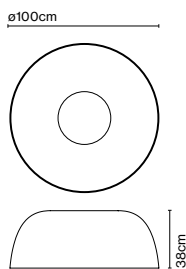

Djembé C 100.38

Code	Finish	Dimming	Class
A681-481	White (RAL 1013)	Triac	II
A681-482	Grey (RAL 7022)	Triac	II
A681-483	Red (RAL 3011)	Triac	II
A681-484	Sky Blue (PANTONE 7542C)	Triac	II
A681-485	White (RAL 1013)	DALI	I
A681-486	Grey (RAL 7022)	DALI	I
A681-487	Red (RAL 3011)	DALI	I
A681-488	Sky Blue (PANTONE 7542C)	DALI	I

Materials

Shade: Bi-injected rotary moulded polyethylene (stone texture on the outer part and smooth satin white on the inner part of the fixture)
Diffuser: Aluminium

Dimmable: Yes

Integrated dimmer: No

Dimming protocols: Phase cut (Triac)
DALI
Casambi

Product type: Ceiling

Light source: LED SMD 1050mA 33,8W 2700K CRI90 4037lm

Luminaire: 220 - 240 VAC TRIAC 38,36W 2519lm
220 - 240 VAC DALI 38,6W 2519lm

Weight: Net 10 kg – Gross 19 kg

Package: 115 x 115 x 51 cm – 19 kg Vol – 0,7 m³

LED included