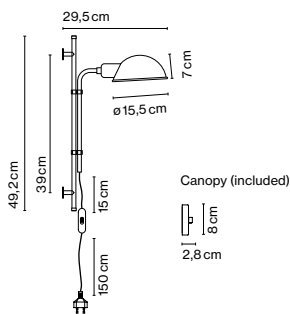

Materials

Stem: Iron
 Shade: Aluminium

Product type: Wall

Light source: E14 LED 5W

Weight: Net 0,8 kg – Gross 1,5 kg

Package: 46 x 34 x 11 cm – 1,5 kg Vol – 0,017 m³

Cable length: 2 m
 Wire installation: Plug-in
 Color cord: Black
 Canopy color: Same color as chosen shade
 Switch location: In-line