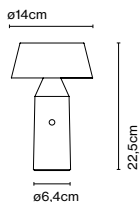

Materials
Shade: Color polycarbonate
Body: Color polycarbonate
Diffuser: Opal polycarbonate

Dimmable: Yes
Integrated dimmer: Yes
Dimmer Type: 3 positions dimmer

Product type: Table / Portable
Light source: LED SMD 1A 3,5W 2700K CRI90 398lm
Luminaire: in 5 Vdc 1,5A 241lm
Weight: Net 0,46 kg – Gross 1,2 kg
Package: Ø16 x 30 cm – 1,2 kg Vol – 0,006 m³ (1U)
51 x 30 x 34 cm – 6,8 kg Vol – 0,05 m³ (6U)
Product notes: Multiple order of 6 units
Charging cable included. Power adapter not included.
LED included