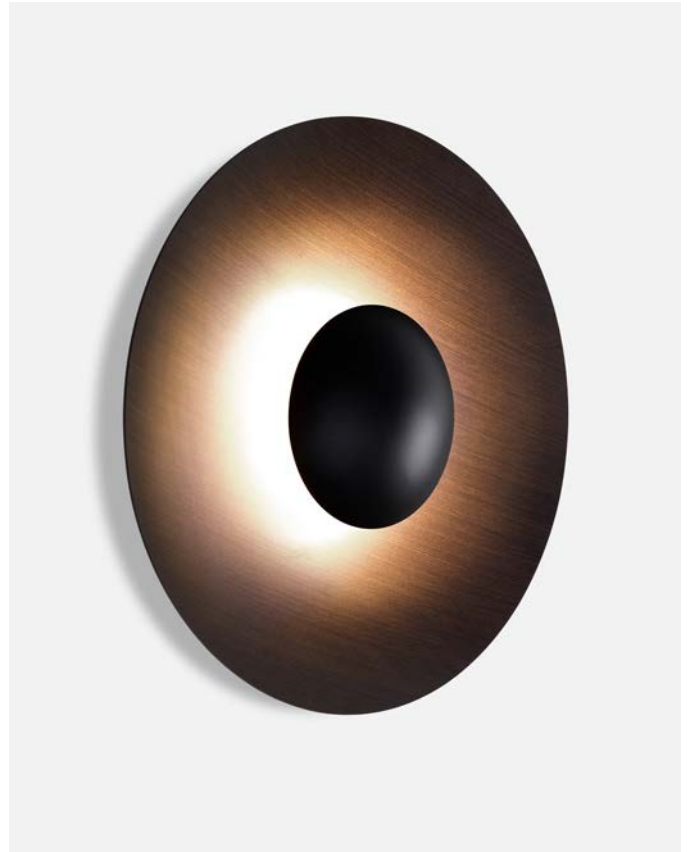

Ginger 32C

Code	Finish
A662-146	● Oak - White
A662-147	● Wenge - White
A662-148 ☑	● Oak - Oak
A662-149 ☑	● Wenge - Wenge
A662-382 ☑	● Brushed brass - Brushed brass
A662-383 ☑	● Black - White
A662-570-36-27K	● Mauve (RAL 010 70 10)
A662-570-37-27K	● Sand (RAL 050 85 10)
A662-570-38-27K	● Stone Grey (RAL 000 65 00)

Materials
Diffuser: Pressed wood or brushed aluminium
Dissipater: Aluminium
Canopy: Metal

Dimmable: Yes
Integrated dimmer: No
Dimming protocols: Phase cut (Triac)
Casambi

Product type: Wall / Ceiling
Light source: LED SMD 700mA 8,2W 2700K CRI90 913lm
Luminaire: 220 - 240 VAC TRIAC 9W 350lm
Weight: Net 1 kg – Gross 2 kg
Package: 43 x 48 x 17 cm – 2 kg Vol – 0,04 m³
LED included

Canopy color: Black
Wire installation: Hardwired

A662-149

Product notes: Casambi available upon request. Upcharge of 210 €.
DALI available upon request. Upcharge of 125 €.
3000K available upon request. Upcharge of 60 €.

Ginger 42C

Code	Finish
A662-150	● Oak - White
A662-151	● Wenge - White
A662-152 ☑	● Oak - Oak
A662-153 ☑	● Wenge - Wenge
A662-384 ☑	● Brushed brass - Brushed brass
A662-385 ☑	● Black - White
A662-571-36-27K	● Mauve (RAL 010 70 10)
A662-571-37-27K	● Sand (RAL 050 85 10)
A662-571-38-27K	● Stone Grey (RAL 000 65 00)

Materials
Diffuser: Pressed wood or brushed aluminium
Dissipater: Aluminium
Canopy: Metal

Dimmable: Yes
Integrated dimmer: No
Dimming protocols: Phase cut (Triac)
Casambi

Product type: Wall / Ceiling
Light source: LED SMD 700mA 16,28W 2700K CRI90 1873lm
Luminaire: 180 - 295 VAC TRIAC 19,71W 698lm
Weight: Net 1,9 kg – Gross 3,5 kg
Package: 57 x 53 x 17 cm – 3,5 kg Vol – 0,051 m³
LED included