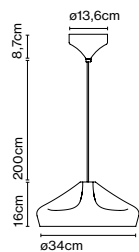

Pleat Box 36 LED

Code	Finish
A636-405-3535-27K	● White - White
A636-405-3549-27K	● White - Gold
A636-405-3835-27K	● Grey - White
A636-405-3849-27K	● Grey - Gold *
A636-405-4135-27K	● Terracotta - White
A636-405-4149-27K	● Terracotta - Gold *
A636-405-3935-27K	● Black - White *
A636-405-3949-27K	● Black - Gold
A636-405-4235-27K	● Ocher - White
A636-405-4535-27K	● Dark Green - White
A636-405-4549-27K	● Dark Green - Gold

Materials
Shade: Ceramic with the inner part in brilliant white enamel or gold
Canopy: Ceramic
Cord: Fabric

Dimmable: Yes
Integrated dimmer: No
Dimming protocols: Phase cut (Triac)

Product type: Pendant
Light source: LED SMD 700mA 8,2W 2700K CRI90 913lm
Luminaire: 220 - 240 VAC TRIAC 9,89W 233lm
Weight: Net 3,2 kg – Gross 4,3 kg
Package: 49 x 50 x 30 cm – 4,3 kg Vol – 0,07 m³
LED included