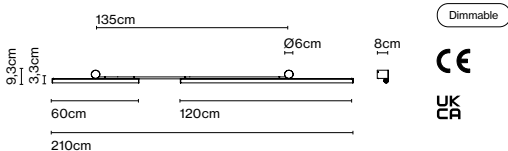

Ambrosia A 210

Code	Finish	CCT
A704-021-15-22K	● Matt Gold	22K
A704-021-15-27K	● Matt Gold	27K
A704-021-15-30K	● Matt Gold	30K
A704-021-16-22K	● Black	22K
A704-021-16-27K	● Black	27K
A704-021-16-30K	● Black	30K

Materials
Structure: Aluminium
Diffuser: Methacrylate
Canopy: Aluminium / Steel

Dimmable: Yes
Integrated dimmer: No
Dimming protocols: It depends on the purchased power supply.

Product type: Wall
Light source Ambrosia 22K: LED SMD 24Vdc 28,8W 2200K CRI90 3174lm
Luminaire Ambrosia 22K: (Power supply not included) 2802lm

Light source Ambrosia 27K: LED SMD 24Vdc 28,8W 2700K CRI90 3042lm
Luminaire Ambrosia 27K: (Power supply not included) 2812lm

Light source Ambrosia 30K: LED SMD 24Vdc 28,8W 3000K CRI90 3384lm
Luminaire Ambrosia 30K: (Power supply not included) 2865lm

Product notes: 24V remote power supply to be ordered separately.

Weight: Net 1,42 kg – Gross 3,6 kg

Package: 68 x 8 x 8 cm - 0,6 kg – Vol - 0,004 m³

128 x 8 x 8 cm - 1 kg – Vol - 0,008 m³

16,5 x 13,5 x 152 cm - 2 kg – Vol - 0,033 m³

LED included

A704-021-16-30K

Wire installation: Hardwired / Recessed

Disk accessory

Code	Finish
A704-022-15	● Matt Gold
A704-022-16	● Black

Materials
Structure: Metal

Product type: Accessory
Accessory used to hide the driver behind the canopy.
Two units are required for Ambrosia A 210, one for each canopy.