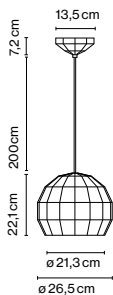

Scotch Club 26

Code	Finish
A656-131	● White - Gold *
A656-132	● Blue - White *
A656-133	● Blue - Gold *
A656-134	● Terracotta - White *
A656-135	● Terracotta - Gold *
A656-137	● Black - Gold *

Materials

Shade: Ceramic with the inner part in brilliant white enamel or gold
Canopy: Ceramic
Cord: Fabric

Product type: Pendant

Light source: E27 LED Standard 8W

Weight: Net 2,4 kg – Gross 3,3 kg

Package: 35 x 34 x 40 cm – 3,3 kg Vol – 0,05 m³