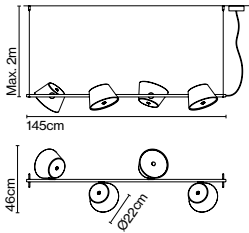

Tam Tam 4

Code
Structure
A633-172 39 ☉ ● Black semi-matt (RAL 9011)

Shades
A633-130 39 ☉ ● Black semi-matt (RAL 9011)
A633-130 35 ☉ ● Off-white semi-matt (RAL 1013)
A633-130 37 ☉ ● Sand semi-matt (RAL 7032)
A633-130 38 ☉ ● Silver grey semi-matt (RAL 7001)
A633-130 42 ☉ ● Olive yellow semi-matt (RAL 1020)
A633-130 46 ☉ ● Orange semi-matt (RAL 2000)
A633-130 47 ☉ ● Brown grey semi-matt (RAL 7013)

Materials
Shade: Aluminium
Diffuser: Opalescent methacrylate

Product type: Pendant
Light source: 4x E27 LED Standard 8W
Weight: Net 5 kg – Gross 7,8 kg
Package: 167 x 18 x 18 cm – 4,4 kg Vol – 0,054 m³
(4x) 24 x 24 x 17 cm – 0,85 kg Vol – 0,009 m³

CE

ERC

UK
CA

Cable length: 3 m
Wire installation: Hardwired
Color cord: Black
Canopy color: Black