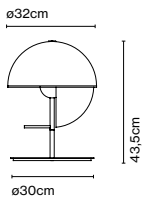

Theia M

Code A672-001
A672-002 ©

Finish
● White (RAL 9010) *
● Black (RAL 9005)

Materials Base: Iron
Stem: Iron
Dissipater: Aluminium
Diffuser: Spun metal
Shade: Thermoformed methacrylate

Dimmable: No
Integrated dimmer: Yes

Product type: Table
Light source: LED SMD 700mA 8,2W 2700K CRI90 913lm
Luminaire: 100 - 240 VAC 10,85W
Weight: Net 5,9 kg – Gross 7,2 kg
Package: 36 x 36 x 24 cm – 5,8 kg Vol – 0,03 m³
44 x 18 x 12 cm – 1,4 kg Vol – 0,01 m³
LED included

Cable length: 1,5 m
Wire installation: Plug-in
Color cord: Black
Switch location: Built-in the dissipater