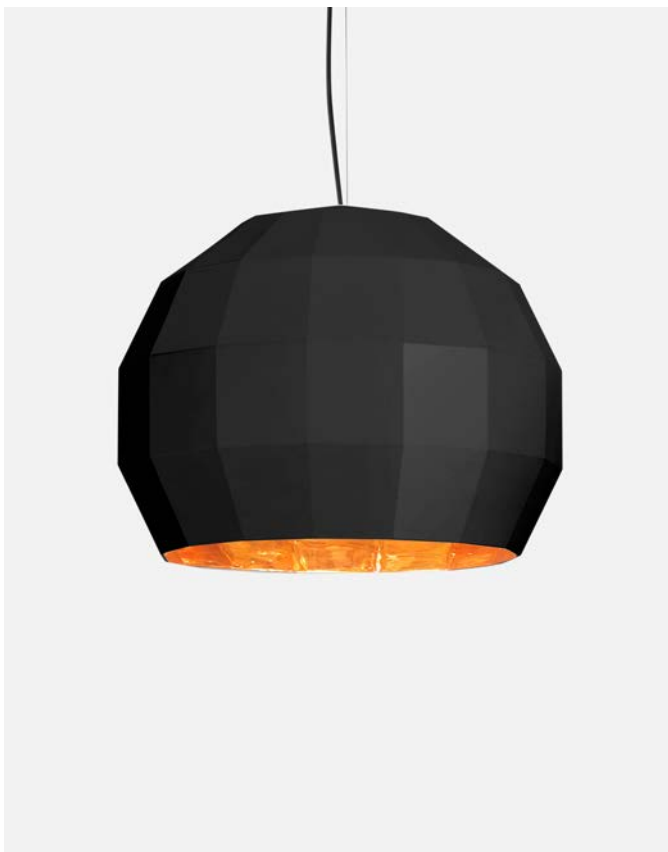

Cable length: 2 m
 Wire installation: Hardwired
 Color cord: White whenever the inner or the outer part of the lamp is white. If not, it is black.
 Canopy color: Same color as chosen shade

A656-145

Scotch Club A 30