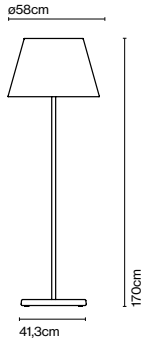

TXL 2019 170

Code	Finish
A605-062	● Beige
A605-063	● Grey *

Materials

Base: Concrete
Stem: Stainless steel
Diffuser: White acid etched glass
Shade: Textilene with the inner part always in white

Product type: Floor

Light source: 3x E14 LED 5W

Weight: Net 21,2 kg – Gross 23,2 kg

Package: 27 x 28 x 38 cm – 2 kg Vol – 0,02 m³

60 x 60 x 45 cm – 3,6 kg Vol – 0,16 m³

180 x 10 x 10 cm – 3,10 kg Vol – 0,018 m³

58 x 58 x 15 cm – 14,5 kg Vol – 0,05 m³

CE

ERC

IP65