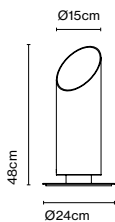

Ø17,8 x 58 cm – 2 kg Vol – 0,017 m³

LED included

CE

ERL

IP65

Cable length: 2,5 m
Wire installation: Plug-in
Color cord: Black

A707-001-47

Elipse P79