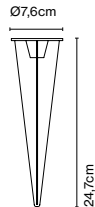

Code Finish
A662-555 ● Stainless steel

Materials
Structure: Stainless steel 316 L

Product type: Accessory
Weight: Net 0,3 kg – Gross 0,4 kg
Package: 14 x 14 x 28 cm - 0,4 kg – VOL - 0,006 m³

Ground fixation plate