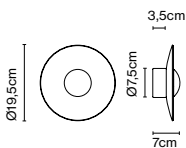

Ginger 20C

Code	Finish
A662-376	● Oak - White
A662-377	● Wenge - White
A662-378 [Ⓢ]	● Oak - Oak
A662-379 [Ⓢ]	● Wenge - Wenge
A662-380	● Brushed brass - Brushed brass
A662-381	● Black - White
A662-569-36-27K	● Mauve (RAL 010 70 10)
A662-569-37-27K	● Sand (RAL 050 85 10)
A662-569-38-27K	● Stone Grey (RAL 000 65 00)

Materials
Diffuser: Pressed wood or brushed aluminium
Dissipater: Aluminium
Canopy: Metal

Dimmable: Yes
Integrated dimmer: No
Dimming protocols: Phase cut (Triac)

Product type: Wall / Ceiling
Light source: LED SMD 350mA 4,05W 2700K CRI90 463lm
Luminaire: 220 - 240 VAC TRIAC 5,72W 161lm
Weight: Net 0,4 kg – Gross 0,7 kg
Package: 24 x 21 x 10 cm – 0,7 kg Vol – 0,01 m³
LED included

Dimmable

Canopy color: Black
Wire installation: Hardwired