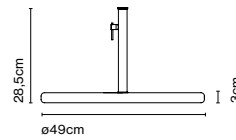

Product type: Accessory
Weight: Net 14,3 kg – Gross 17,2 kg
Package: 63 x 62 x 7 cm - 15 kg – VOL -0,027 m³
31 x 18 x 17 cm - 2,2 kg – VOL -0,009 m³
Product notes: Base only compatible with Jaima P207