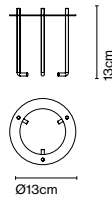

Spare parts

Code	Product	Finish	Spare part
R628-002	Plaff-on! 16 IP65	-	Glass
R628-010	Plaff-on! 33 IP54	-	Glass
R628-011	Plaff-on! 50 IP54	-	Glass