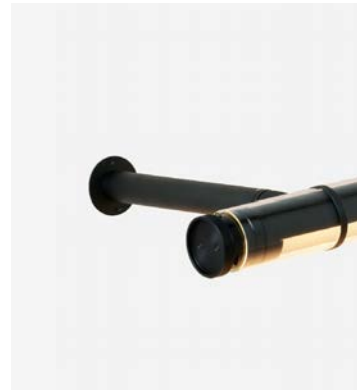

Materials
Structure: Metal

Product type: Accessory
Product notes: Accessory used to hold the luminaire.

Support Fris A 37 x2

Code A718-041-39 Finish ● Black

Materials
Structure: Metal

Product type: Accessory
Product notes: Accessory used to hold the luminaire.