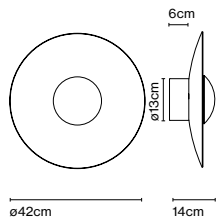

Ginger 42C IP65

Code
A662-552-31
A662-552-39

Finish
● Rust Brown
▲ Black - White (RAL 9005-9010)

Materials
Diffuser: Aluminium
Dissipater: Aluminium

Dimmable: Yes
Integrated dimmer: No
Dimming protocols: Phase cut (Triac)

Product type: Wall / Ceiling
Light source: LED SMD 700mA 16,28W 2700K CRI90 1873lm
Luminaire: 180 - 295 VAC TRIAC 19,71W 698lm - Black-White
180 - 295 VAC TRIAC 19,71W 186lm - Rust brown
Weight: Net 1,8 kg – Gross 3,5 kg
Package: 57 x 53 x 17 cm – 3,5 kg Vol – 0,051 m³
Product notes: DALI and Casambi upon request
LED included

Dimmable

CE

IP65

ERC

UK
CA