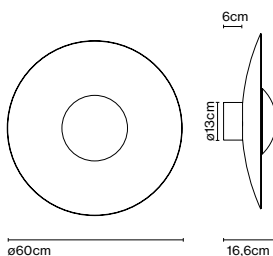

Dimmable

CE

IP65

ERC

UK
CA