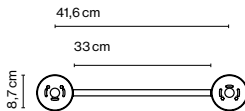

Materials
Structure: Metal

Product type: Accessory
Product notes: Accessory for connecting several luminaires to a single light point. Only compatible with Triac versions.

Weight: Net 0,4 kg – Gross 0,6 kg
Package: 12 x 51,5 x 5,5 cm - 0,6 kg – VOL - 0,003 m³