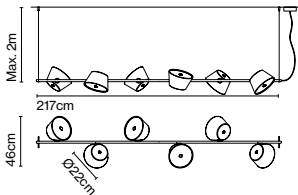

Materials
Shade: Aluminium
Diffuser: Opalescent methacrylate

Product type: Pendant
Light source: 6x E27 LED Standard 8W
Weight: Net 8,1 kg – Gross 10,8 kg
Package: 225 x 18 x 18 cm – 5,7 kg Vol – 0,072 m³
(6x) 24 x 24 x 17 cm – 0,85 kg Vol – 0,009 m³