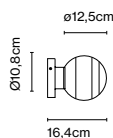

Dipping Light A1-13 NEW FINISHES

Code	Finish
A691-454-3515-27K	White - Brushed Brass
A691-202	Blue - Brushed Brass
A691-454-4515-27K	Green - Brushed Brass
A691-454-3015-27K [Ⓢ]	Amber - Brushed Brass
A691-208	Pink - Brushed Brass
A691-454-4015-27K	Burgundy - Brushed Brass
A691-454-4715-27K	Chocolate - Brushed Brass
A691-454-3715-27K	Cream - Brushed Brass

Materials
Body: Metal
Diffuser: Brilliant white blown glass globe with layered paint

Dimmable: Yes
Integrated dimmer: No
Dimming protocols: Phase cut (Triac)

Product type: Wall
Light source: LED COB 500mA 5,68W 2700K CRI90 645lm
Luminaire: 220 - 240 VAC TRIAC 9,3W
Weight: Net 0,9 kg – Gross 1,5 kg
Package: 18 x 18 x 28 cm – 1,5 kg Vol – 0,01 m³
LED included

Dimmable

Wire installation: Hardwired

Dipping Light A2-13 NEW FINISHES

Code	Finish
A691-455-3515-27K	White - Brushed Brass
A691-221	White - Graphite *
A691-222	Blue - Brushed Brass *
A691-223	Blue - Graphite *
A691-455-4515-27K	Green - Brushed Brass
A691-225	Green - Graphite *
A691-455-3015-27K [Ⓢ]	Amber - Brushed Brass
A691-227	Amber - Graphite *
A691-228	Pink - Brushed Brass *
A691-229	Pink - Graphite *
A691-455-4015-27K	Burgundy - Brushed Brass
A691-455-4715-27K	Chocolate - Brushed Brass
A691-455-3715-27K	Cream - Brushed Brass

Materials
Body: Metal
Diffuser: Brilliant white blown glass globe with layered paint

Dimmable: Yes
Integrated dimmer: No
Dimming protocols: Phase cut (Triac)

Product type: Wall, Ceiling
Light source: LED SMD 500mA 8,6W 2700K CRI90 765lm
Luminaire: 220 - 240 VAC TRIAC 7,96W
Weight: Net 0,7 kg – Gross 1,4 kg
Package: 18 x 18 x 35 cm – 1,4 kg Vol – 0,01 m³
LED included

Dimmable

Wire installation: Hardwired