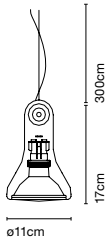

Atlas Susp.

Code   Finish
A34-051-50-27K   ○ Translucent
A34-051-50-30K   ○ Translucent

Materials
Shade: Polycarbonate
Canopy: White polyamide

Product type: Pendant
Light source: E27 LED spot 9,5W PAR30S 25D 2700K 740lm (included)
                  E27 LED spot 9,5W PAR30S 25D 3000K 760lm (included)
Weight: Net 0,25 kg – Gross 0,9 kg
Package: 30 x 30 x 22 cm - 0,9 kg – VOL - 0,02 m³
Product notes: Atlas has been designed to specifically accommodate the bulb included so that the bulb does not protrude from the diffuser.

CE

ERC

UK
CA

⌀ 0,6m