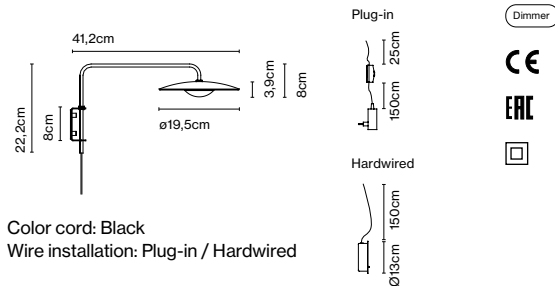

Ginger 20 A

Code	Finish	Dimmer
Plug-in		
A662-142	● Oak - White	Yes
A662-143	● Wenge - White	Yes
Hardwired		
A662-144	● Oak - White	-
A662-145	● Wenge - White	-

Materials
Diffuser: Pressed wood
Dissipater: Aluminium
Structure: Metal

Integrated dimmer: Yes (Plug-in version)
Dimmer type: Progressive in-line dimmer from 0 to 100.

Product type: Wall
Light source: LED SMD 350mA 4,05W 2700K CRI90 463lm
Luminaire: 85 - 264 VAC 5,7W 161lm
Weight: Net 0,6 kg – Gross 1,5 kg
Package: 46 x 28 x 24 cm – 1,5 kg Vol – 0,03 m³
Product notes: Plug in: Progressive dimmer from 0 to 100.
Hardwired: Canopy with switch on/off.

LED included

Color cord: Black
Wire installation: Plug-in / Hardwired

Product notes: 3000K available upon request. Upcharge of 60 €.