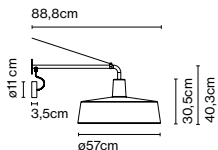

Soho A LED

Code	Finish
A631-154	● White *
A631-155	● Stone grey *
A631-156	● Black *

Materials
Shade: Rotary moulded polyethylene
Diffuser: Methacrylate opal
Structure: Metal with stainless anti-oxidant cataphoresis

Dimmable: Yes
Integrated dimmer: No
Dimming protocols: Phase cut (Triac)

Product type: Wall
Light source: LED SMD 700mA 28,7W 2700K CRI80 3446lm
Luminaire: 180 - 295 VAC TRIAC 32,89W 2086lm
Weight: Net 7,8 kg – Gross 9,7 kg
Package: 60 x 61 x 36 cm – 9,7 kg Vol – 0,13 m³
Product notes: 3000K available upon request
LED included

Dimmable

CE

IP44

ERC

UK
CA

Wire installation: Hardwired
Canopy color: Black