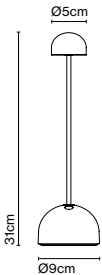

Sips

Code   Finish
A721-001-3534-27K ☉ ☉ White - Silver (RAL 9001 - RAL 9006)
A721-001-4749-27K ☉ ☉ Chocolate - Gold (RAL 8017 - RAL 1036)
A721-001-4549-27K ☉ ☉ Green - Gold (RAL 6009 - RAL 1036)

Materials   Dimmable: Yes
Diffuser: Polycarbonate   Integrated dimmer: Yes
Base: Polycarbonate   Dimmer type: 3 positions dimmer
Stem: Steel

Product type: Table / Portable
Light source: LED SMD 2,2W 1,5 A 2700K CRI90 327lm
Luminaire: in 5 Vdc 1,5A
Weight: Net 0,34 kg – Gross 0,59 kg
Package: 38 x 13,5 x 12 cm – 0,59 kg Vol – 0,006 m3
Product notes: Multiple order of 6 units
Charging cable included. Power adapter not included.
LED included