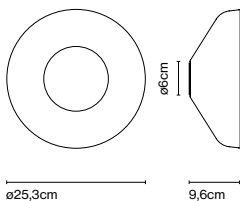

Aura Plus 24V

Code Finish
A676-035-50-27K ○ Translucent
A676-035-51-27K ● Opal

Materials Dimmable: Yes
Shade: Blown glass Integrated dimmer: No
Structure: Polycarbonate Dimming protocols: It depends on the
Dissipater: Aluminium purchased power supply.

Product type: Wall
Light source: LED SMD 24Vdc 10W 2700K CRI90 1038lm
Luminaire: (Power supply not included) 473lm

Weight: Net 0,9 kg – Gross 1,5 kg
Package: 33 x 22 x 21 cm - 1,5 kg – VOL - 0,015 m³
Product notes: Structure in black, except for the opal version, with structure in white.
LED included

Dimmable

CE

ERC

UK
CA