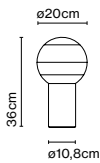

Dipping Light S NEW FINISHES

Code	Finish
A691-451-3515-27K	White - Brushed Brass
A691-067	White - Graphite *
A691-068	Blue - Brushed Brass *
A691-069	Blue - Graphite *
A691-451-4515-27K	Green - Brushed Brass
A691-071	Green - Graphite *
A691-451-3015-27K	Amber - Brushed Brass
A691-073	Amber - Graphite *
A691-074	Pink - Brushed Brass *
A691-075	Pink - Graphite *
A691-451-4015-27K	Burgundy - Brushed Brass
A691-451-4715-27K	Chocolate - Brushed Brass
A691-451-3715-27K	Cream - Brushed Brass

Materials
Body: Metal
Diffuser: Brilliant white blown glass globe with layered paint

Dimmable: Yes
Integrated dimmer: Yes
Dimming protocols: Progressive dimmer from 0 to 100

Product type: Table
Light source: LED SMD 700mA 8,6W 2700K CRI90 765lm
Luminaire: 85 - 264 VAC 11,56W
Weight: Net 1,4 kg – Gross 2,5 kg
Package: 17 x 35 x 17 cm – 1,4 kg Vol – 0,009 m³
25 x 25 x 31 cm – 1,1 kg Vol – 0,02 m³
LED included

Cable length: 2 m
Wire installation: Plug-in
Color cord: Black
Switch location: In-line