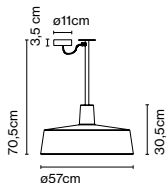

Soho C Fixed Stem LED

Code	Finish
A631-163	● White *
A631-164	● Stone grey *
A631-165	● Black *

Materials
Shade: Rotary moulded polyethylene
Diffuser: Methacrylate opal
Structure: Metal with stainless anti-oxidant cataphoresis

Dimmable: Yes
Integrated dimmer: No
Dimming protocols: Phase cut (Triac)

Product type: Ceiling
Light source: LED SMD 700mA 28,7W 2700K CRI80 3446lm
Luminaire: 180 - 295 VAC TRIAC 32,89W 2086lm
Weight: Net 7,6 kg – Gross 9,2 kg
Package: 60 x 60 x 35 cm – 9,2 kg Vol – 0,13 m³
Product notes: 3000K available upon request
LED included

Dimmable

CE

IP44

ERC

UK
CA

Wire installation: Hardwired
Canopy color: Black