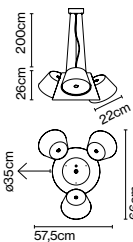

Materials

Shade: Aluminium

Diffuser: Opalescent methacrylate

Product type: Pendant

Light source: 5x E27 LED Standard 8W

Weight: Net 2,9 kg – Gross 5,1 kg

Package: 44 x 44 x 28 cm – 2,5 kg Vol – 0,054 m³
(3x) 24 x 24 x 17 cm – 0,85 kg Vol – 0,009 m³