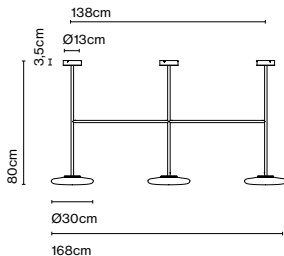

Dimmable

Wire installation: Hardwired
Canopy color: Black