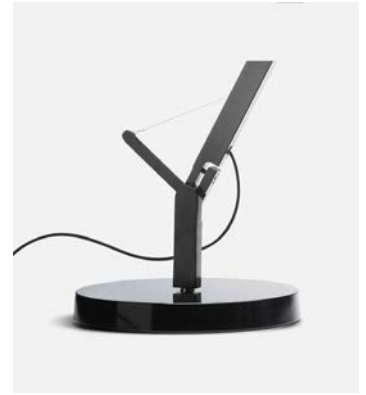

Base

Code A642-003 Finish ● Black (RAL 9005)

Materials
Base: Metal with a polycarbonate cover

Product type: Accessory
Weight: Net 3,9 kg – Gross 4 kg
Package: 24 x 24 x 12 cm - 4 kg – VOL - 0,007 m³