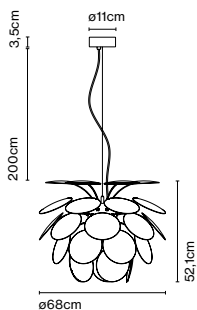

Discocó 53

Code	Finish
A620-001	● White (RAL 9003)
A620-099	● Matte Grey (RAL 7037)
A620-114	● Matte Beige (RAL 1001)
A620-044	● Black - Gold (RAL 9004 - Gold)
A620-003	● White (Susp. Wire 5m)

Materials
Discs: ABS
Sphere: Chromed metal
Canopy: Metal

Product type: Pendant
Light source: E27 LED Globe (ø120) 14W
Weight: Net 2,8 kg – Gross 4,7 kg
Package: 108 x 26 x 27 cm - 4,7 kg – VOL - 0,08 m³

CE

ERC

UK

Cable length: 2 m
Wire installation: Hardwired
Color cord: White
Canopy color: White

Discocó 68

Code	Finish
A620-110	● White (RAL 9003)
A620-120	● Matte Grey (RAL 7037)
A620-119	● Matte Beige (RAL 1001)
A620-121	● Black - Gold (RAL 9004 - Gold)
A620-148	● White (Susp. Wire 5m)
A620-161	● American oak-Black chrome

Materials
Discs: ABS
Sphere: Chromed metal
Canopy: Metal

Product type: Pendant
Light source: 3x E27 LED Globe (ø120) 14W
Weight: Net 4,6 kg – Gross 7,5 kg
Package: 125 x 33 x 28 cm - 7,5 kg – VOL - 0,115 m³
Product notes: For the wood version, the discs are made of pressed American oak of 4 mm. Black chrome sphere.

CE

ERC

UK

Cable length: 2 m
Wire installation: Hardwired
Color cord: Black (American oak version), White (all the rest)
Canopy color: Black (American oak version), White (all the rest)