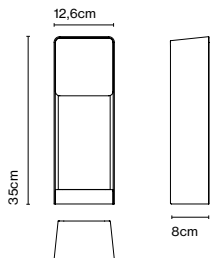

CE

UK
CA

ERC

IP65