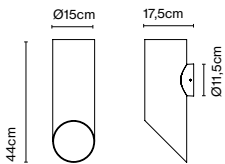

Elipse A

Code
A707-003-47
A707-003-38

Finish
● Brown (RAL 8019) *
● Graphite Grey (RAL 7024) *

Materials
Body: Aluminium

Dimmable: Yes
Integrated dimmer: No

Product type: Wall
Light source: LED COB 230VAC 10W(x2) 2700K CRI90 1426lm
Luminaire: 230 VAC TRIAC 20,56W 483lm
Weight: Net 2,4 kg – Gross 2,8 kg
Package: 21,5 x 23 x 52 cm – 2,8 kg Vol – 0,026 m³
LED included

CE

ERC

IP65

Wire installation: Hardwired
Color cord: Black
Canopy color: Black