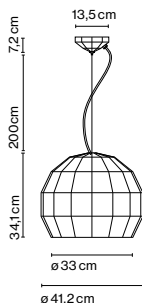

Materials

Shade: Ceramic with the inner part in brilliant white enamel or gold
Canopy: Ceramic
Cord: Fabric

Product type: Pendant

Light source: E27 LED Standard 8W

Weight: Net 6 kg – Gross 8,2 kg

Package: 59 x 60 x 59 cm – 8,2 kg Vol – 0,2 m³