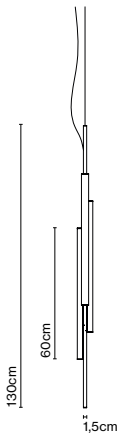

Ambrosia V 130

Code	Finish	CCT
A704-146-15-22K	● Matt Gold	22K
A704-146-15-27K	● Matt Gold	27K
A704-146-15-30K	● Matt Gold	30K
A704-146-16-22K	● Black	22K
A704-146-16-27K	● Black	27K
A704-146-16-30K	● Black	30K

Materials
Structure: Aluminium
Diffuser: Methacrylate

Dimmable: Yes
Integrated dimmer: No
Dimming protocols: It depends on the purchased power supply.

Product type: Pendant

Light source Ambrosia 22K: LED SMD 24Vdc 28,8W 2200K CRI90 3174lm
Luminaire Ambrosia 22K: (Power supply not included) 3009lm

Light source Ambrosia 27K: LED SMD 24Vdc 28,8W 2700K CRI90 3267lm
Luminaire Ambrosia 27K: (Power supply not included) 3021lm

Light source Ambrosia 30K: LED SMD 24Vdc 28,8W 3000K CRI90 3324lm
Luminaire Ambrosia 30K: (Power supply not included) 3078lm

Product notes: 24V remote power supply to be ordered separately.

Weight: Net 1,2 kg – Gross 1,9 kg

Package: 13 x 13 x 136 cm - 1,9 kg – VOL - 0,02 m³

LED included