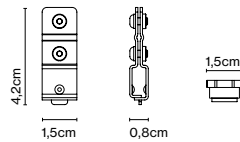

Garland accessory

Code Finish
 A628-074 ● Stainless steel

Product type: Accessory

CE

ERC

UK
CA

Canopy IP65

Code Finish
 A628-075-39 ● Black