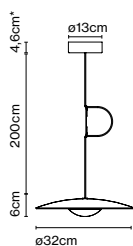

Ginger 32

Code	Finish	Dimming	Class
A662-019	☉ Oak - White	Triac	II
A662-020	☉ Wenge - White	Triac	II
A662-021	☉ Oak - White	DALI	I
A662-022	☉ Wenge - White	DALI	I
A662-023	☉ Oak - White	1-10V	I
A662-024	☉ Wenge - White	1-10V	I
A662-352	● Brushed brass - Brushed brass	Triac	II
A662-353	● Brushed brass - White	Triac	II
A662-354	● Black - White	Triac	II
A662-356	● Brushed brass - Brushed brass	DALI	I
A662-357	● Brushed brass - White	DALI	I
A662-358	● Black - White	DALI	I

Materials
Diffuser: Pressed wood or brushed aluminium
Dissipater: Aluminium

Dimmable: Yes
Integrated dimmer: No
Dimming protocols: Phase cut (Triac)
DALI, Casambi
1-10V

Product type: Pendant
Light source: LED SMD 700mA 8,2W 2700K CRI90 913lm
Luminaire: 220 - 240 VAC TRIAC 10,87W 350lm
220 - 240 VAC DALI 11,59W 350lm
220 - 240 VAC 1-10V 10,36W 350lm
Weight: Net 1,4 kg – Gross 2,5 kg
Package: 48 x 48 x 17 cm – 2,5 kg Vol – 0,04 m³
LED included

Dimmable

CE

ERC

UK
CA

* 6,5cm (DALI)

Cable length: 2 m
Wire installation: Hardwired
Color cord: Black
Canopy color: Black

Product notes: 3000K available upon request. Upcharge of 60 €.
Casambi available upon request. Upcharge of 210 €.