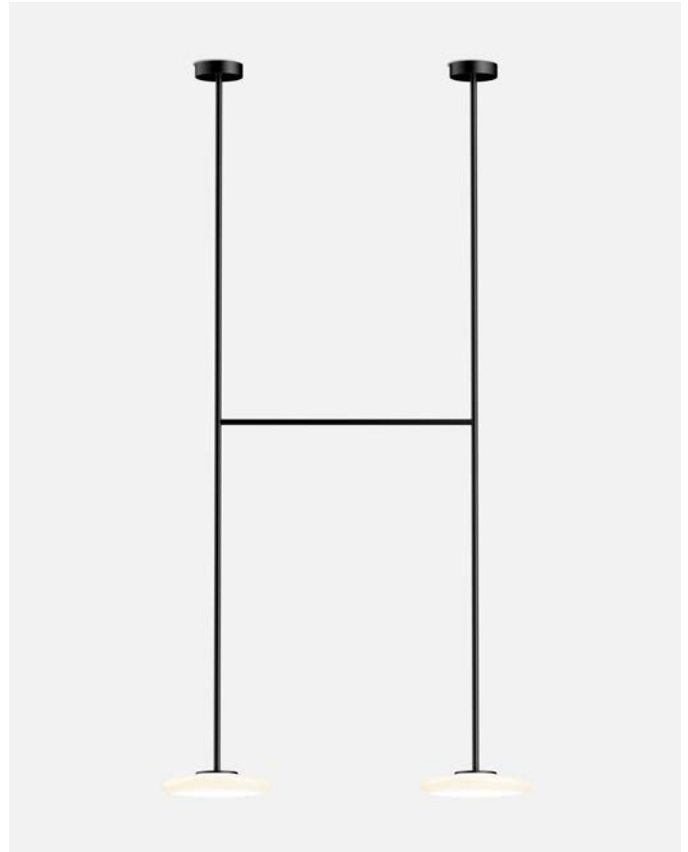

A709-007-39-27K

Product notes: DALI upon request

Ihana x3 80

Code	Finish	Dimming	CCT
A709-056-39-27K	● Opal	Triac	27K
A709-013-39-18/30K	● Opal	Triac	DTW 18K-30K

Materials	Dimmable: Yes
Structure: Steel	Integrated dimmer: No
Shade: Opal blown glass	Dimming protocols: Phase cut (Triac)
	Dim to warm from 1800K to 3000K. (Triac)
	DALI

Product type: Pendant / Ceiling
Light source: LED SMD 700mA 24,6W 2700K CRI90 2739lm
Luminaire: 220 - 240 VAC TRIAC 29,67W 1491lm
Light source DTW: LED COB 350mA 18W 1800-3000K CRI90 1908lm
Luminaire DTW: 220 - 240 VAC TRIAC 22,8W
Weight: Net 6,8 kg – Gross 9,5 kg
Package: (3x) 21 x 42 x 42 cm – 3 kg Vol – 0,04 m³
24 x 14 x 114 cm – 3,7 kg Vol – 0,04 m³
24 x 14 x 114 cm – 2,8 kg Vol – 0,04 m³

LED included