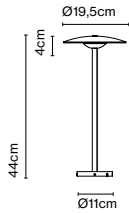

Materials Dimmable: Yes
Diffuser: Aluminium Integrated dimmer: No
Structure: Aluminium Dimming protocols: It depends on the purchased power supply.

Product type: Bollard
Light source: LED SMD 24Vdc 5W 2700K CRI90 495lm
Luminaire: (Power supply not included) 161lm
Weight: Net 0,8 kg – Gross 1,3 kg
Package: 25 x 23 x 12 cm – 0,7 kg Vol – 0,007 m³
 15 x 13 x 48 cm – 0,6 kg Vol – 0,009 m³
Product notes: 24V remote power supply to be ordered separately.
LED included