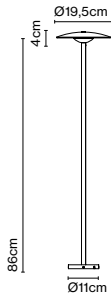

Ginger B 20/86

Code
A662-544-31
A662-544-39

Finish
● Rust Brown - White
● Black - White (RAL 9005-9010)

Materials
Diffuser: Aluminium
Structure: Aluminium

Dimmable: Yes
Integrated dimmer: No
Dimming protocols: It depends on the purchased power supply.

Product type: Bollard
Light source: LED SMD 24Vdc 5W 2700K CRI90 495lm
Luminaire: (Power supply not included) 161lm
Weight: Net 1 kg – Gross 1,6 kg
Package: 25 x 23 x 12 cm – 0,7 kg Vol – 0,007 m³
15 x 13 x 98,5 cm – 0,9 kg Vol – 0,02 m³
Product notes: 24V remote power supply to be ordered separately.
LED included