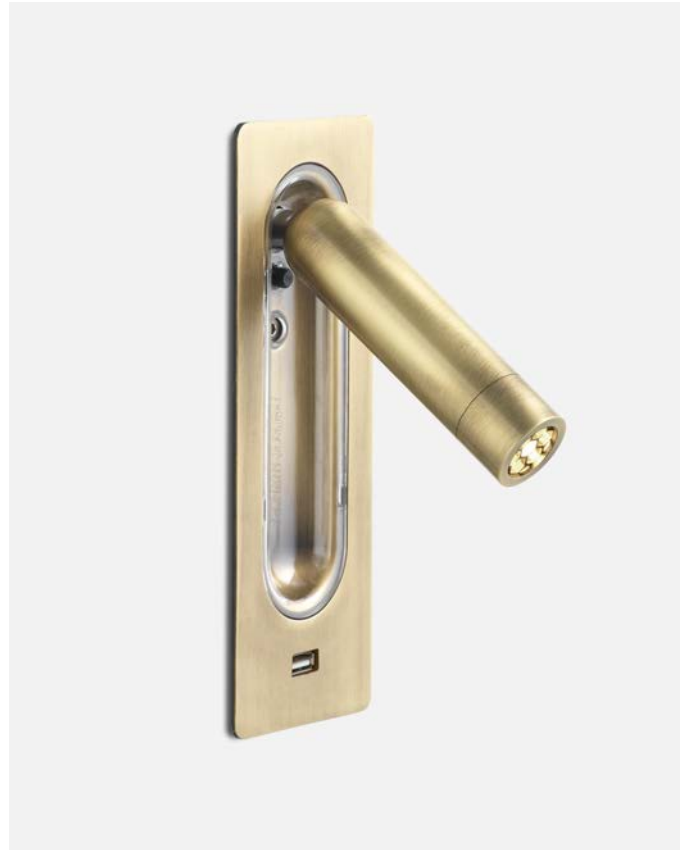

Ledtube RSC USB A

Code	Finish
A622-217-17-27K	● Aluminium *
A622-217-18-27K	● Bronze *
A622-217-35-27K	● Matt white (RAL 9010) *
A622-217-39-27K	● Matt black (RAL 9005) *

Materials
Structure: Injected aluminium
Frontal: Transparent polycarbonate

Dimmable: No

Product type: Wall
Light source: LED SMD 700mA 2,1W 2700K CRI90 226,5lm
Luminaire: 90 - 264 VAC 5,2W 131lm
Weight: Net 0,87 kg – Gross 1 kg
Package: 11 x 21 x 9 cm – 1 kg Vol – 0,02 m³
Product notes: Incorporated press button to switch on or off when opening or closing the wall lamp. Honeycomb grill to avoid glare. Incorporated USB A on fixture face.
LED included

A622-217-18-27K

Ledtube RSC USB C NEW

Code	Finish
A622-226-17-27K	● Aluminium
A622-226-18-27K	● Bronze
A622-226-35-27K	● Matt white (RAL 9010)
A622-226-39-27K	● Matt black (RAL 9005)

Materials
Structure: Injected aluminium
Frontal: Transparent polycarbonate

Dimmable: No

Product type: Wall
Light source: LED SMD 700mA 2,1W 2700K CRI90 226,5lm
Luminaire: 90 - 264 VAC 5,2W 131lm
Weight: Net 0,87 kg – Gross 1 kg
Package: 11 x 21 x 9 cm – 1 kg Vol – 0,02 m³
Product notes: Incorporated press button to switch on or off when opening or closing the wall lamp. Honeycomb grill to avoid glare. Incorporated USB C on fixture face.
LED included