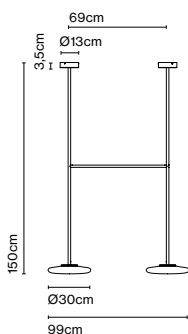

Dimmable

UK
CA

CE

ERC

Wire installation: Hardwired
Canopy color: Black

Product notes: DALI upon request