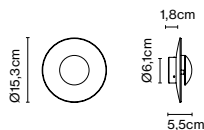

Ginger 15C IP65

Code A662-549-31 Finish
A662-549-39 ● Rust Brown
▲ Black - White (RAL 9005-9010)

Materials Diffuser: Aluminium Dimmable: Yes
Dissipater: Aluminium Integrated dimmer: No
Structure: Stainless steel Dimming protocols: It depends on the purchased power supply.
Phase cut (Triac)
DALI

Product type: Wall / Ceiling
Light source: LED SMD 24Vdc 5W 2700K CRI90 495lm
Luminaire: (Power supply not included) 67lm - Black-White
(Power supply not included) 27lm - Rust brown
Weight: Net 0,4 kg – Gross 0,5 kg
Package: 24 x 21 x 10 cm – 0,5 kg Vol – 0,01 m³
Product notes: 24V remote power supply to be ordered separately.
LED included

Dimmable

IP65

CE

ERC

UK
CA