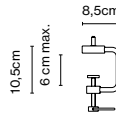

Clamp

Code A642-005 Finish ● Black *(RAL 9005)

Materials
Structure: Metal

Product type: Accessory
Weight: Net 0,4 kg – Gross 0,5 kg
Package: 14 x 9 x 7 cm - 0,5 kg – VOL - 0,001 m³