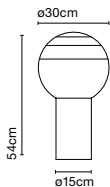

Dipping Light S NEW FINISHES

Code	Finish
A691-451-3515-27K	White - Brushed Brass
A691-067	White - Graphite *
A691-068	Blue - Brushed Brass *
A691-069	Blue - Graphite *
A691-451-4515-27K	Green - Brushed Brass
A691-071	Green - Graphite *
A691-451-3015-27K	Amber - Brushed Brass
A691-073	Amber - Graphite *
A691-074	Pink - Brushed Brass *
A691-075	Pink - Graphite *
A691-451-4015-27K	Burgundy - Brushed Brass
A691-451-4715-27K	Chocolate - Brushed Brass
A691-451-3715-27K	Cream - Brushed Brass

Materials
Body: Metal
Diffuser: Brilliant white blown glass globe with layered paint

Dimmable: Yes
Integrated dimmer: Yes
Dimming protocols: Progressive dimmer from 0 to 100

Product type: Table
Light source: LED SMD 700mA 8,6W 2700K CRI90 765lm
Luminaire: 85 - 264 VAC 11,56W
Weight: Net 1,4 kg – Gross 2,5 kg
Package: 17 x 35 x 17 cm – 1,4 kg Vol – 0,009 m³
25 x 25 x 31 cm – 1,1 kg Vol – 0,02 m³
LED included

Cable length: 2 m
Wire installation: Plug-in
Color cord: Black
Switch location: In-line

Dipping Light M NEW FINISHES

Code	Finish
A691-452-3515-27K	White - Brushed Brass
A691-078	White - Graphite *
A691-008	Blue - Brushed Brass *
A691-079	Blue - Graphite *
A691-452-4515-27K	Green - Brushed Brass
A691-080	Green - Graphite *
A691-452-3015-27K	Amber - Brushed Brass
A691-081	Amber - Graphite *
A691-011	Pink - Brushed Brass *
A691-082	Pink - Graphite *
A691-452-4015-27K	Burgundy - Brushed Brass
A691-452-4715-27K	Chocolate - Brushed Brass
A691-452-3715-27K	Cream - Brushed Brass

Materials
Body: Metal
Diffuser: Brilliant white blown glass globe with layered paint

Dimmable: Yes
Integrated dimmer: Yes
Dimming protocols: Progressive dimmer from 0 to 100