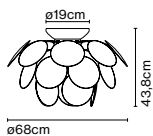

Wire installation: Hardwired