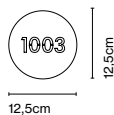

Signage Lid

Code	Description
-	1 - 3 units
-	4 - 10 units
-	11 - 25 units
-	26 or more units

Product type: Accessory

Product Notes: Minimum order of 3pcs.

Available upon request.