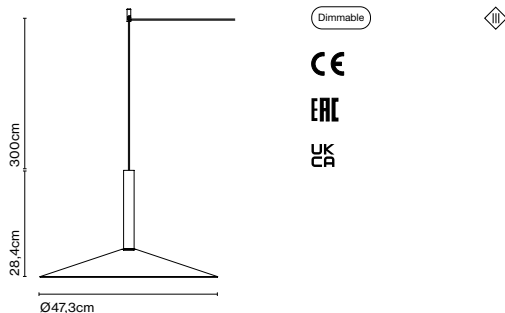

Milana 47 - 24V

Code Finish
A699-202-35-27K ● Off-white (RAL 1013)
A699-202-39-27K ● Black (RAL 9005)

Materials Dimmable: Yes
Shade: Aluminium Integrated dimmer: No
Diffuser: Glass Dimming protocols: It depends on the purchased power supply.
Phase cut (Triac), Casambi
Not compatible with DALI

Product type: Pendant
Light source: LED SMD 24Vdc 7,2W 2700K CRI90 372lm
Luminaire: (Power supply not included)
Weight: Net 1,2 kg – Gross 2,5 kg
Package: 24 x 24 x 7 cm – 0,76 kg Vol – 0,004 m³
52,5 x 52,5 x 10 cm – 1,56 kg Vol – 0,028 m³
Product notes: Use with Cluster. 1 pc. hook accessory included
LED included

Cable length: 3 m
Wire installation: Hardwired
Color cord: Black