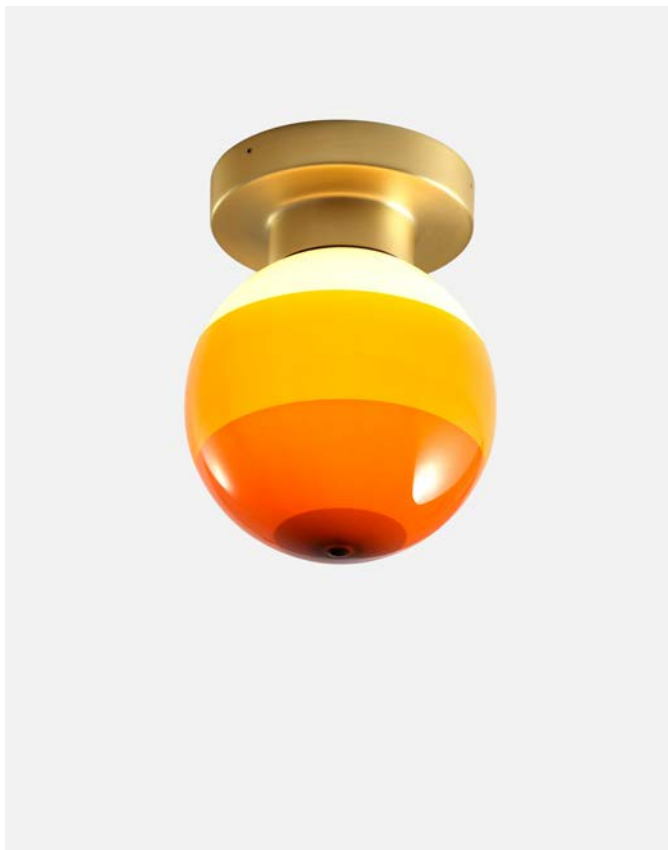

A691-455-3015-27K