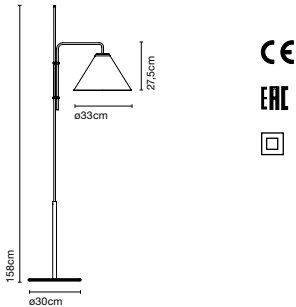

Funiculí Fabric

Code	Finish
A641-401 ☹☺	● Black - White
A641-402 ☹☺	● Black - Sand

Materials

Base: Iron wapped with black rubber
Stem: Iron
Shade: White or sand polyester shade, made of a PVC-PET laminated film

Product type: Floor

Light source: E27 LED Standard 8W

Weight: Net 5,2 kg – Gross 7,5 kg

Package: 52 x 42 x 13 cm – 6,3 kg Vol – 0,03 m³
35 x 35 x 23 cm – 0,6 kg Vol – 0,03 m³
120 x 4 x 4 cm – 0,6 kg Vol – 0,002 m³

Cable length: 2 m
Wire installation: Plug-in
Color cord: Black
Switch location: In-line