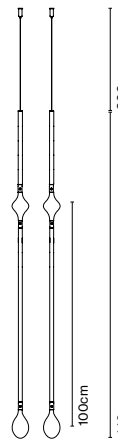

Double hook 146 x2
A718-038-39

2 units included

● Black