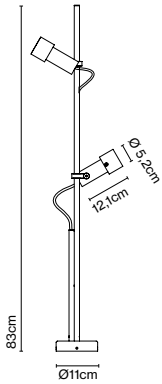

Palosanto B 5x2/83

Code	Finish	Output
A722-013-39-27K	● Black (RAL 9005)	2,8W
A722-018-39-27K	● Black (RAL 9005)	6,3W
A722-013-31-27K	● Rust Brown	2,8W
A722-018-31-27K	● Rust Brown	6,3W

Materials	Dimmable: Yes
Diffuser: Aluminium	Integrated dimmer: No
Structure: Stainless steel	Dimming protocols: It depends on the purchased power supply.

Product type: Bollard
Light source: LED SMD 24Vdc 2,8W 2700K CRI90
LED SMD 24Vdc 6,3W 2700K CRI90
Luminaire: (Power supply not included) 200lm / 426lm
Lens with 27° aperture. Glare cell included in the packaging

Product notes: 24V remote power supply to be ordered separately.
Lenses with 14° and 37° aperture available upon request. Upcharge of 30€.
3000K available upon request. Upcharge of 15€.
The light focus moves 21,5 cm along the stem.
LED included