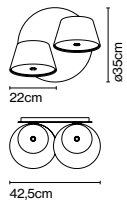

Materials

Shade: Aluminium

Diffuser: Opalescent methacrylate

Plate: Metal

Product type: Wall

Light source: 2x E27 LED Standard 8W

Weight: Net 1,5 kg – Gross 2,7 kg

Package: 45 x 45 x 13 cm – 1,3 kg Vol – 0,03 m³
(2x) 24 x 24 x 16 cm – 0,7 kg Vol – 0,009 m³