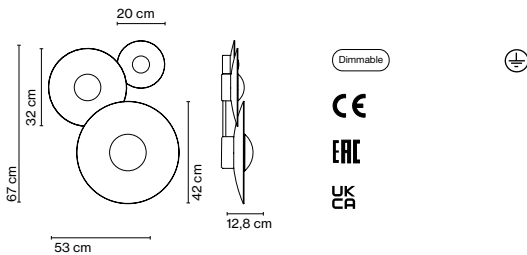

Product type: Wall / Ceiling
Light source: LED SMD 700mA 28,5W 2700K CRI90 3243lm
Luminaire: 180 - 295 VAC TRIAC 33,5W 1209lm
Weight: Net 3,3 kg – Gross 6,28 kg
Package: 49 x 32 x 7 cm – 1,2 kg Vol – 0,01 m³
          10 x 23 x 21 cm – 0,48 kg Vol – 0,005 m³
          17 x 53 x 57 cm – 1,8 kg Vol – 0,05 m³
          17 x 53 x 57 cm – 2,8 kg Vol – 0,05 m³
Product notes: Accessory to combine Ginger models 20 C, 32 C, and 42 C for a single junction box.