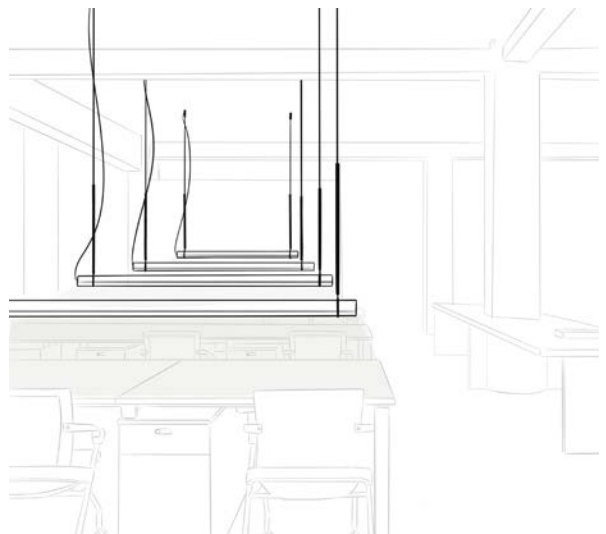

4 units Fris 155 / Power supply to be defined
4 units Hook 47 x2