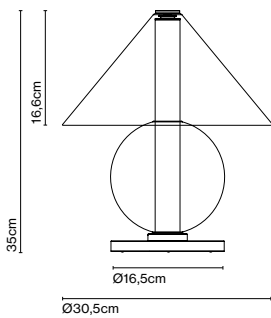

Materials Dimmable: Yes
Diffuser: Blown glass Integrated dimmer: Yes
Base: Methacrylate Dimming protocols: Progressive from 0 to 100

Product type: Table
Light source: LED SMD 700mA 2,1W 2200K CRI80 226,5lm
Luminaire: 85 - 264 VAC
Weight: Net 2,1 kg – Gross 4,6 kg
Package: 65 x 39 x 31 cm - 4,6 kg – VOL - 0,08 m³
LED included