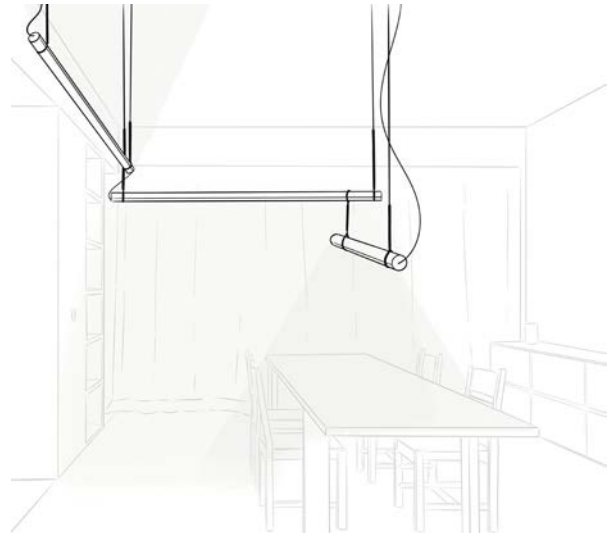

This system makes it possible to compose light structures and to join a set of lamps by means of different assembly and hanging accessories. In the pendant version, each Fris unit is supported by a strap, so that several can be placed horizontally, in line, one on top of the other, or perpendicularly, creating intersections of light. They can also function separately as an individual lamp. The other version can be fixed to the ceiling or wall.

Fris offers a very versatile and functional design for precise lighting of any type of project. An ingenious system that boldly tackles a previously unresolved issue: to have a set of lamps where each one directs the light individually.

(0.1)

3 units Fris 155 / Power supply to be defined
2 units Hook 47 x2 / 1 unit Hook 47 x1 / 1 unit Side cover / 1 unit Union 50

(0.2)