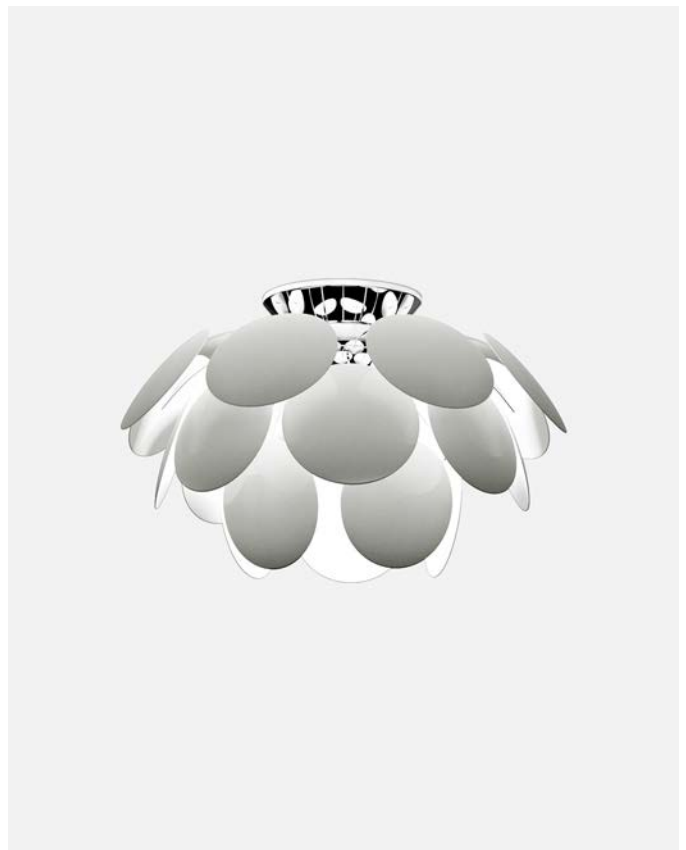

Discocó C53

Code	Finish
A620-010	● White (RAL 9003) *
A620-081	● Black - Gold (RAL 9004 - Gold) *

Materials
Discs: ABS
Semi-sphere: Chromed metal

Product type: Ceiling
Light source: E27 LED Globe (ø120) 14W
Weight: Net 2,2 kg – Gross 3,7 kg
Package: 86 x 27 x 22 cm - 3,7 kg – VOL - 0,05 m³

Wire installation: Hardwired

Discocó C68

Code	Finish
A620-123	● White (RAL 9003) *
A620-126	● Black - Gold (RAL 9004 - Gold) *

Materials
Discs: ABS
Semi-sphere: Chromed metal

Product type: Ceiling
Light source: 3x E27 LED Globe (ø120) 14W
Weight: Net 4,2 kg – Gross 7 kg
Package: 109 x 33 x 27 cm - 7 kg – VOL - 0,097 m³

Wire installation: Hardwired

A620-123