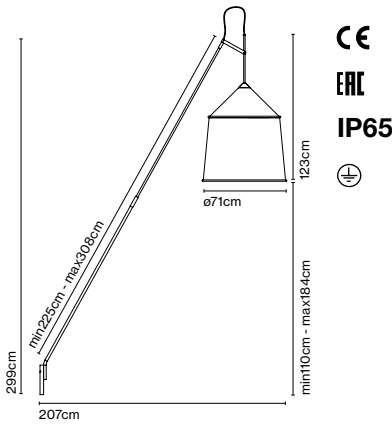

Jaima P307 + Shade 71

Code
Structure
A683-035

Finish
● Black (RAL 9005)

Shade 71
A683-040 ● Blue *
A683-041 ● Beige
A683-042 ● Grey
A683-043 ● Green *

Materials
Shade: Textilene, inner part in white
Structure: Stainless steel
Extensible stem: Carbon fiber

Dimmable: Yes
Integrated dimmer: No
Dimmer Casambi IP65 (optional)

Product type: Floor
Light source: LED COB 230VAC 15W 2700K CRI90 1022lm
Luminaire: 230VAC TRIAC 15W 530lm
Weight: Net 4,8 kg – Gross 15 kg
Package: 277 x 48 x 23 cm – 9 kg Vol – 0,3 m³
71 x 71 x 63 cm – 6 kg Vol – 0,3 m³
LED included

CE
EAC
IP65
⊕