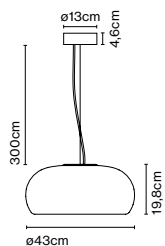

Vetra 43

Code
A689-004
A689-033

Finish
 White
 Amber

Materials
Shade: Blown glass
Dissipater: Aluminium

Dimmable: Yes
Integrated dimmer: No
Dimming protocols: Phase cut (Triac)

Product type: Pendant
Light source: LED SMD 700mA 16,28W 2700K CRI90 1873lm
Luminaire: 180 - 295 VAC TRIAC 19,71W 881lm
Weight: Net 5,7 kg – Gross 7,6 kg
Package: 57 x 57 x 37 cm – 7,6 kg Vol – 0,051 m³
LED included