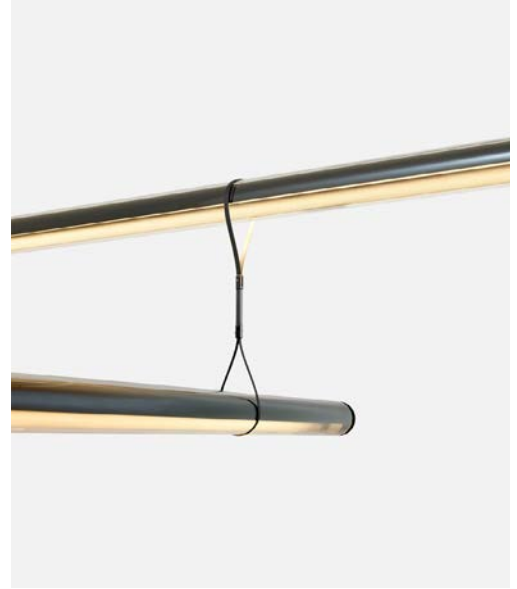

Unions Fris

Code
Union 30
A718-032-39
1 unit included

Finish
● Black

Code
Union 50
A718-031-39
1 unit included

● Black

Code
Union 100
A718-036-39
1 unit included

● Black

Materials
Structure: Aluminium

Product notes: Unions to make compositions.

Ceiling support x2 Fris

Code
Support 13x2
A718-037-39
2 units included

Finish
● Black