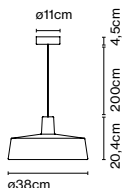

Soho 38 IP44 LED

Code	Finish
A631-220	● White
A631-221	● Stone grey
A631-222	● Black

Materials
Shade: Rotary moulded polyethylene
Diffuser: Methacrylate opal

Dimmable: Yes
Integrated dimmer: No
Dimming protocols: Phase cut (Triac)
Casambi

Product type: Pendant
Light source: LED SMD 700mA 13,35W 2700K CRI80 1848lm
Luminaire: 220 - 240 VAC TRIAC 15,94W 1051lm
Weight: Net 2,7 kg – Gross 3,6 kg
Package: 44 x 45 x 25 cm – 3,6 kg Vol – 0,05 m³
LED included

Dimmable

CE

IP44

ERC

UK
CA