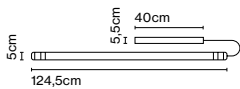

Neón de Luz NL - A 125

Code	Finish	Dimming	Class
A70-501	● Aluminium LED *	-	II
A70-512	● Aluminium LED *	DALI	II

Materials: Polycarbonate with reflectors
Structure: Polycarbonate with reflectors
Brackets: Chromed zamac
Reactance box: Polycarbonate

Dimmable: Depends on the model
Integrated dimmer: No
Dimming protocols: DALI

Product type: Wall
Light source: LED SMD 450mA 38,9W 3000K GRI80 5190lm
Luminaire: 220 - 240 VAC 40,35W 3020lm
220 - 240 VAC DALI 40,29W 3020lm
Weight: Net 2,1 kg – Gross 3 kg
Package: 127 x 8 x 8 cm – 1,8 kg Vol – 0,008 m³
58 x 22 x 5 cm – 1,2 kg Vol – 0,006 m³

Dimmable

CE

ERC

UK
CA

Wire installation: Hardwired
Color cord: Transparent
Canopy color: White