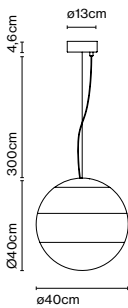

Dipping Light 40 NEW FINISHES

Code	Finish
A691-437-35-27K	White
A691-437-48-27K	Blue *
A691-437-45-27K	Green
A691-437-30-27K	Amber
A691-437-44-27K	Pink *
A691-437-40-27K	Burgundy
A691-437-47-27K	Chocolate
A691-437-37-27K	Cream

Materials
Diffuser: Brilliant white blown glass globe with layered paint
Cover: Polycarbonate
Canopy: Metal

Dimmable: Yes
Integrated dimmer: No
Dimming protocols: Phase cut (Triac)

Product type: Pendant
Light source: LED COB 700mA 23,7W 2700K CRI90 3280lm
Luminaire: 220 - 240 VAC TRIAC 28,4W 1482lm
Weight: Net 4,2 kg – Gross 6,5 kg
Package: 55 x 55 x 57 cm – 6,5 kg Vol – 0,17 m³
LED included