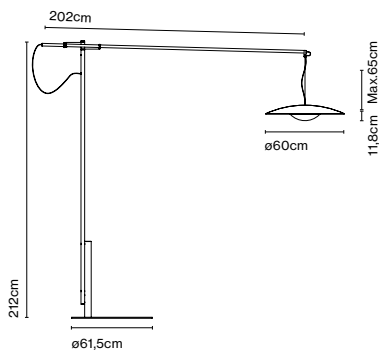

Ginger XXL 60

Code	Finish
A662-072	● Oak - White
A662-073	● Wenge - White

Materials
Diffuser: Pressed wood
Dissipater: Aluminium
Stem: Metal
Arm: Carbon fiber

Integrated dimmer: Yes
Dimmer type: Foot-operated progressive in-line dimmer

Product type: Floor
Light source: LED SMD 700mA 22,4W 2700K CRI90 2933lm
Luminaire: 220 - 240 VAC 25,45W 1165lm
Weight: Net 31,5 kg – Gross 38,5 kg
Package: 72 x 72 x 28 cm – 5,5 kg Vol – 0,1 m³
215 x 22 x 11 cm – 12 kg Vol – 0,05 m³
72 x 72 x 4 cm – 21 kg Vol – 0,02 m³

Dimmer

Cable length: 2,5 m
Wire installation: Plug-in
Color cord: Black
Switch location: In-line