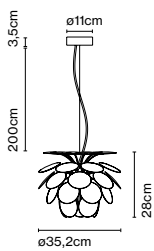

Discocó 35

Code	Finish
A620-036	White (RAL 9003)
A620-098	Matte Grey (RAL 7037)
A620-111	Matte Beige (RAL 1001)
A620-045	Black - Gold (RAL 9004 - Gold)

Materials
Discs: ABS
Sphere: Chromed metal
Canopy: Metal

Product type: Pendant
Light source: E14 LED 5W
Weight: Net 1,5 kg – Gross 2,6 kg
Package: 86 x 18 x 19 cm - 2,6 kg – VOL - 0,03 m³

A620-098