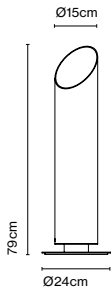

Elipse P79

Code
A707-002-47
A707-002-38

Finish
● Brown (RAL 8019) *
● Graphite Grey (RAL 7024) *

Materials
Body: Aluminium
Base: Aluminium

Dimmable: Yes
Integrated dimmer: No
Dimmer Casambi IP65 (optional)

Product type: Floor
Light source: LED COB 230VAC 15W 2700K CRI90 1022lm
Luminaire: 230 VAC TRIAC 15W 281lm
Weight: Net 4,2 kg – Gross 6,1 kg
Package: 27,5 x 26 x 21 cm – 2,3 kg Vol – 0,015 m³
Ø17,8 x 88 cm – 3,8 kg Vol – 0,03 m³
LED included

CE

ERC

IP65

Cable length: 2,5 m
Wire installation: Plug-in
Color cord: Black