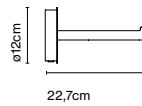

Hardwired wall bracket IP65

Code A654-006 Finish Graphite grey (RAL 7024)

Materials
Structure: Metal with stainless anti-oxidant cataphoresis treatment

Product type: Accessory
Weight: Net 0,5 kg – Gross 0,7 kg
Package: 14 x 14 x 28 cm – 0,7 kg – VOL - 0,005 m³

CE
EAC
UK
CA
IP65