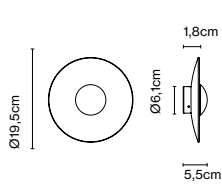

Ginger 20C IP65

Code
A662-550-31
A662-550-39

Finish
● Rust Brown
● Black - White (RAL 9005-9010)

Materials
Diffuser: Aluminium
Dissipater: Aluminium

Dimmable: Yes
Integrated dimmer: No
Dimming protocols: It depends on the purchased power supply.
Phase cut (Triac)
DALI

Product type: Wall / Ceiling
Light source: LED SMD 24Vdc 5W 2700K CRI90 495lm
Luminaire: (Power supply not included) 161lm - Black-White
(Power supply not included) 291lm - Rust brown
Weight: Net 0,5 kg – Gross 0,7 kg
Package: 24 x 21 x 10 cm – 0,7 kg Vol – 0,01 m³
Product notes: 24V remote power supply to be ordered separately.
LED included

Dimmable

CE

ERC

UK
CA

IP65

Canopy color: Black