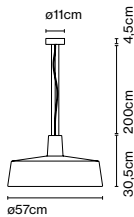

Soho 57 LED

Code	Finish
A631-100	● White
A631-101	● Stone grey
A631-102	● Black

Materials
Shade: Rotary moulded polyethylene
Diffuser: Methacrylate opal

Dimmable: Yes
Integrated dimmer: No
Dimming protocols: DALI / DSI, Casambi

Product type: Pendant
Light source: LED SMD 700mA 28,7W 2700K CRI80 3446lm
Luminaire: 220 - 240 VAC DALI 33,5W 2086lm
Weight: Net 7 kg – Gross 8,5 kg
Package: 60 x 60 x 36 cm – 8,5 kg Vol – 0,13 m³
LED included

Dimmable

CE

ERC

UK
CA