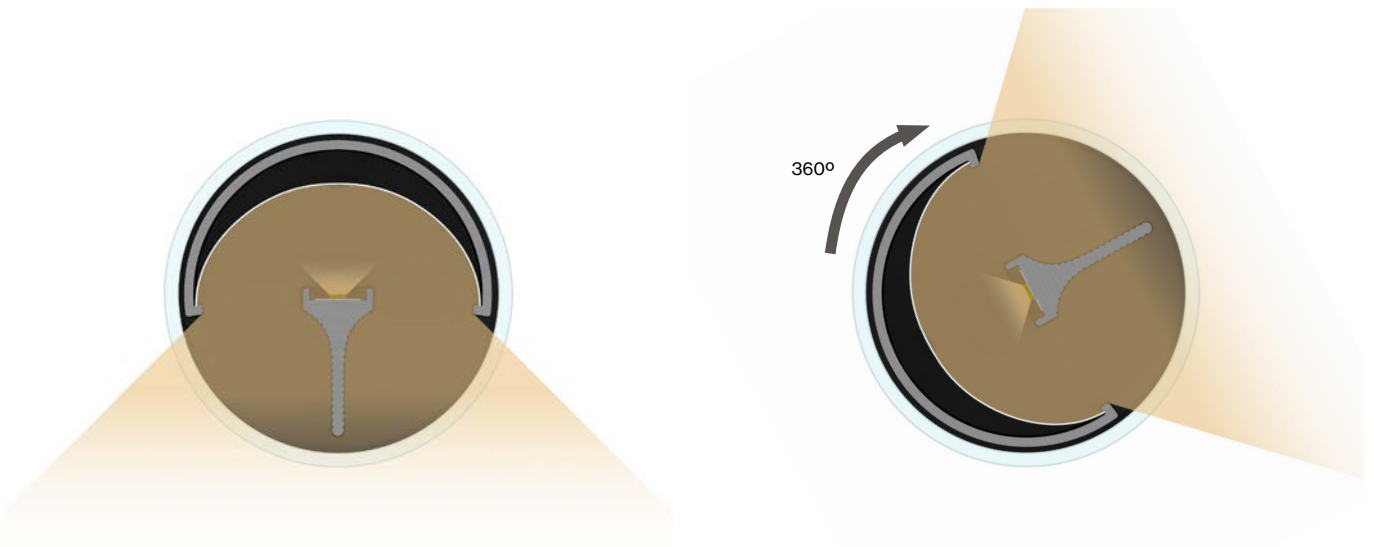

Fris

- Diffuse decorative light.
- LED 2700K and 3000K CRI90
- 24V product, can be connected to each other.
- Max. 5 Fris 80 with a light point
- Max. 3 Fris 155 with a light point
- Max. 2 Fris 215 with a light point
- Power supply not included, order separately.
- Dimmable Triac, Dali or Casambi.