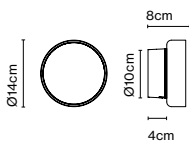

Roc IP65

Code	Finish	Tension	Class
A701-050-39-27K $\oplus\ominus$	● Black	230 Vac	I
A701-055-39-27K	● Black	24 Vdc	III

Materials: Aluminium
Structure: Aluminium
Shade: Pressed glass
Dimmable: Yes
Integrated dimmer: No
Dimming protocols: Phase cut (Triac)

Product type: Wall
Light source: LED COB 230 VAC 8W 2700K CRI90 571lm
Luminaire: 230 VAC TRIAC 8,47W 250lm

Light source: LED SMD 24 Vdc 5W 2700K CRI90 495lm
Luminaire: (Power supply not included)

Weight: Net 1,4 kg – Gross 1,7 kg
Package: 21 x 34 x 8 cm – 1,7 kg Vol – 0,005 m³
LED included