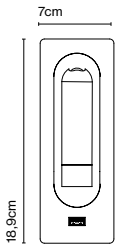

Ledtube RSC USB A

Code	Finish
A622-217-17-27K	● Aluminium *
A622-217-18-27K	● Bronze *
A622-217-35-27K	● Matt white (RAL 9010) *
A622-217-39-27K	● Matt black (RAL 9005) *

Materials
Structure: Injected aluminium
Frontal: Transparent polycarbonate

Dimmable: No

Product type: Wall
Light source: LED SMD 700mA 2,1W 2700K CRI90 226,5lm
Luminaire: 90 - 264 VAC 5,2W 131lm
Weight: Net 0,87 kg – Gross 1 kg
Package: 11 x 21 x 9 cm – 1 kg Vol – 0,02 m³
Product notes: Incorporated press button to switch on or off when opening or closing the wall lamp. Honeycomb grill to avoid glare. Incorporated USB A on fixture face.
LED included

A622-217-18-27K

Ledtube RSC USB C NEW

Code	Finish
A622-226-17-27K	● Aluminium
A622-226-18-27K	● Bronze
A622-226-35-27K	● Matt white (RAL 9010)
A622-226-39-27K	● Matt black (RAL 9005)

Materials
Structure: Injected aluminium
Frontal: Transparent polycarbonate

Dimmable: No

Product type: Wall
Light source: LED SMD 700mA 2,1W 2700K CRI90 226,5lm
Luminaire: 90 - 264 VAC 5,2W 131lm
Weight: Net 0,87 kg – Gross 1 kg
Package: 11 x 21 x 9 cm – 1 kg Vol – 0,02 m³
Product notes: Incorporated press button to switch on or off when opening or closing the wall lamp. Honeycomb grill to avoid glare. Incorporated USB C on fixture face.
LED included