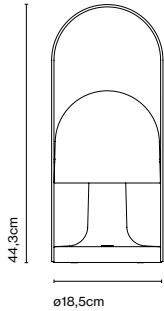

FollowMe Plus

Code A657-081 Finish White

Materials
Diffuser: Opal polycarbonate
Body: Polycarbonate
Diffuser: Opal polycarbonate
Handle: Plywood with natural oak veneer

Dimmer
Integrated dimmer: Yes
Dimmer type: 3 positions dimmer

Product type: Table / Portable
Light source: LED SMD 1A 3,5W 2700K CRI90 395lm
Luminaire: in 5 Vdc 1,5A 290lm
Weight: Net 1,15 kg – Gross 3,56 kg
Package: Ø23 x 51 cm – 3,56 kg Vol – 0,02 m³ (1u)
24 x 53 x 52 cm – 6 kg Vol – 0,07 m³ (2u)

Product notes: Multiple order of 2 units. Power outlet not included.
Charging cable included. Power adapter not included.
LED included

Dimmer

CE

ERC

Switch location: Body
Charging time 10 h

Battery life time:
5 hours in peak power
10 hours in half power
20 hours in a quarter power