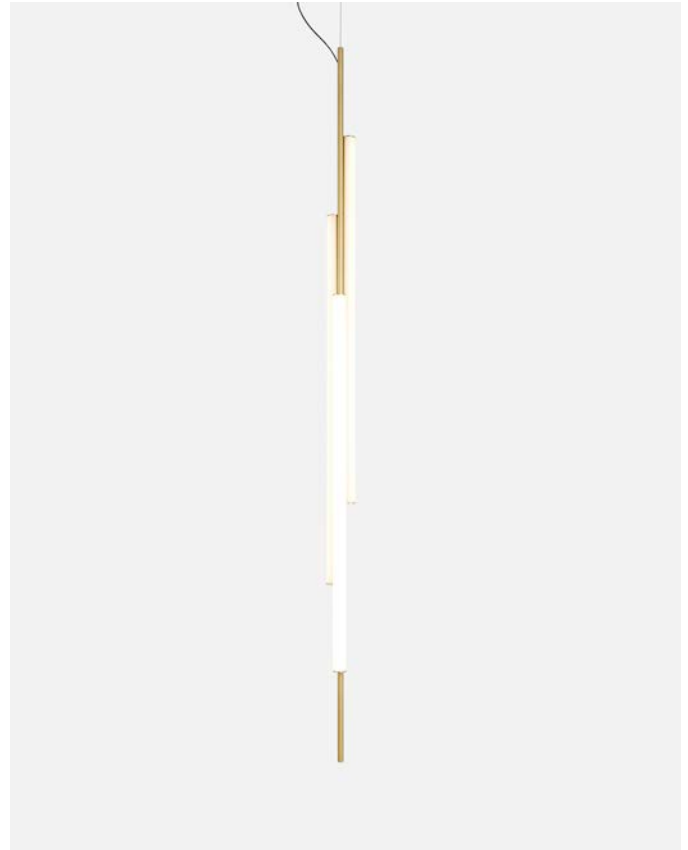

Ambrosia V 175

Code	Finish	CCT
A704-144-15-22K	● Matt Gold	22K
A704-144-15-27K	● Matt Gold	27K
A704-144-15-30K	● Matt Gold	30K
A704-144-16-22K	● Black	22K
A704-144-16-27K	● Black	27K
A704-144-16-30K	● Black	30K

Materials: Aluminium
Structure: Aluminium
Diffuser: Methacrylate

Dimmable: Yes
Integrated dimmer: No
Dimming protocols: It depends on the purchased power supply.

Product type: Pendant

Light source Ambrosia 22K: LED SMD 24Vdc 43,2W 2200K CRI90 476lm
Luminaire Ambrosia 22K: (Power supply not included) 4476lm

Light source Ambrosia 27K: LED SMD 24Vdc 43,2W 2700K CRI90 4788lm
Luminaire Ambrosia 27K: (Power supply not included) 4491lm

Light source Ambrosia 30K: LED SMD 24Vdc 43,2W 3000K CRI90 5016lm
Luminaire Ambrosia 30K: (Power supply not included) 4575lm

Weight: Net 1,4 kg – Gross 2,5 kg
Package: 13 x 13 x 184 cm - 2,5 kg – VOL - 0,03 m³

Product notes: 24V remote power supply to be ordered separately.
LED included

A704-144-15-27K