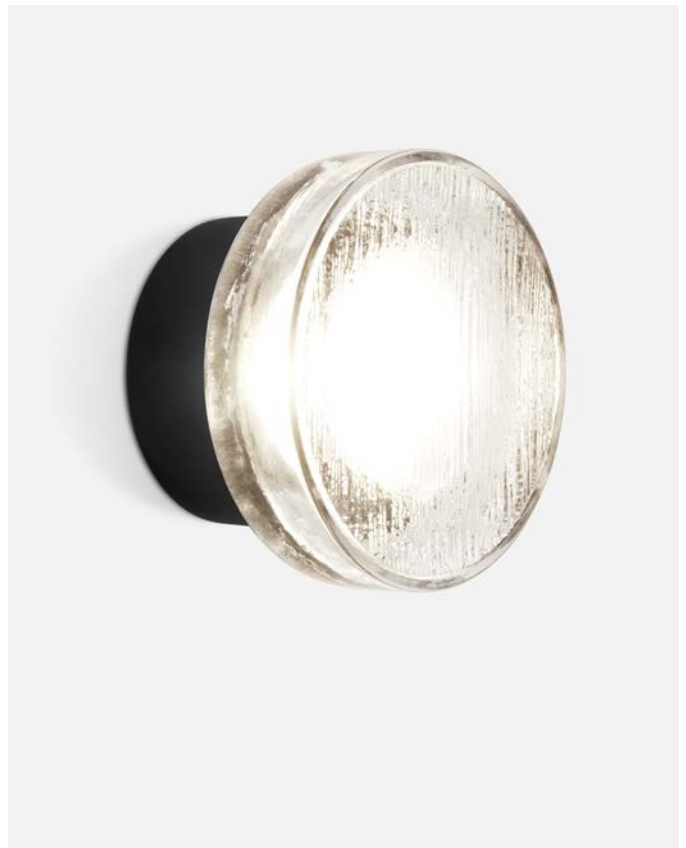

Power supply Dimmable

Code	Description	Dimming	Class
968-223-23	20W - 24V	Triac	II
968-262	50W - 24V	Triac	II
968-227	35W - 24V	DALI	II
968-206	60W - 24V	DALI	II

A701-050-39-27K