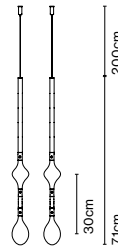

Hooks x2 Fris

Code
Hook 47 x2
A718-025-39 ☹

2 units included

Finish

● Black

Double hook 96 x2
A718-026-39

2 units included

● Black

Double hook 71 x2
A718-027-39

2 units included

● Black

Double hook 146 x2
A718-038-39

2 units included

● Black

Materials
Structure: Aluminium

Product notes: Hooks to make compositions.