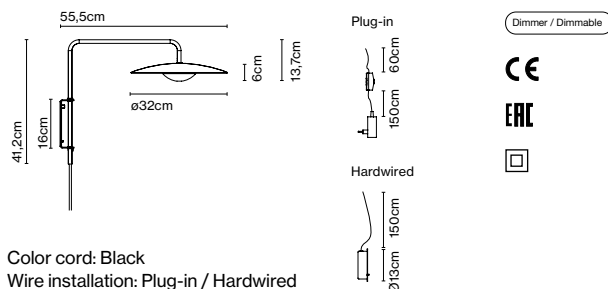

Ginger A

Code	Finish	Dimmer
Plug-in		
A662-074	● Oak - White	Progressive
A662-075	● Wenge - White	Progressive
Hardwired (Canopy)		
A662-081	● Oak - White	Triac / on-off
A662-082	● Wenge - White	Triac / on-off

RSC (Recessed canopy)		
A662-130	● Oak - White	Triac
A662-131	● Wenge - White	Triac

Materials
Diffuser: Pressed wood
Dissipater: Aluminium
Structure: Metal

Integrated dimmer: Yes (Plug-in version)
Dimmer type: Progressive dimmer from 0 to 100
Dimming protocols: Phase cut (Triac)

Product type: Wall
Light source: LED SMD 700mA 8,2W 2700K CRI90 913lm
Luminaire: 220 - 240 VAC TRIAC 9,89W 350lm
Weight: Net 1,5 kg – Gross 3 kg
Package: 57 x 53 x 17 cm – 3 kg Vol – 0,051 m³
LED included

Color cord: Black
Wire installation: Plug-in / Hardwired

Product notes: 3000K available upon request. Upcharge of 60 €.