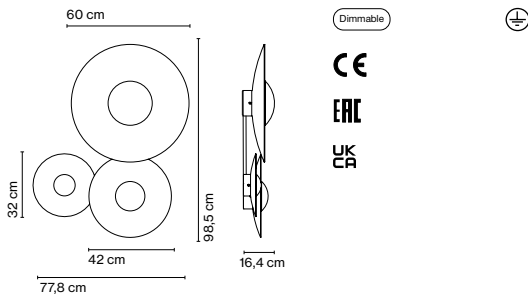

Product type: Wall / Ceiling
Light source: LED SMD 700mA 47W 2700K CRI90 5719lm
Luminaire: 180 - 295 VAC TRIAC 55,2W 2213lm
Weight: Net 6,7 kg – Gross 13,7 kg
Package: 66 x 44 x 7 cm – 1,7 kg Vol – 0,051 m³
          17 x 53 x 57 cm – 1,8 kg Vol – 0,05 m³
          17 x 53 x 57 cm – 2,8 kg Vol – 0,05 m³
          28 x 72 x 72 cm – 7,4 kg Vol – 0,14 m³
Product notes: Accessory to combine Ginger models 32 C, 42 C, and 60 C for a single junction box.