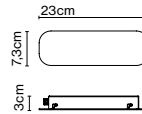

Canopy Fris

Code	Finish	Dimming	Class
A666-214-16	● Black - 20W 24V	Triac	II
A666-222-16	● Black - 35W 24V	Casambi	I