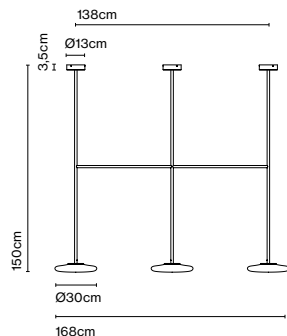

Ihana x3 150

Code	Finish	Dimming	CCT
A709-003-39-27K	● Opal	Triac	27K
A709-004-39-18/30K	● Opal	Triac	DTW 18K-30K

Materials
Structure: Steel
Shade: Opal blown glass

Dimmable: Yes
Integrated dimmer: No
Dimming protocols: Phase cut (Triac)
Dim to warm from 1800K to 3000K. (Triac)
DALI

Product type: Pendant / Ceiling
Light source: LED SMD 700mA 24,6W 2700K CRI90 2739lm
Luminaire: 220 - 240 VAC TRIAC 29,67W 1491lm
Light source DTW: LED COB 350mA 18W 1800-3000K CRI90 1908lm
Luminaire DTW: 220 - 240 VAC TRIAC 22,8W
Weight: Net 7,8 kg – Gross 12,7 kg
Package: (3x) 21 x 42 x 42 cm – 3 kg Vol – 0,04 m³
18 x 18 x 167 cm – 5,2 kg Vol – 0,05 m³
18 x 18 x 167 cm – 4,5 kg Vol – 0,05 m³

LED included

Dimmable

CE

UK
CA

ERC

Wire installation: Hardwired
Canopy color: Black

Product notes: DALI upon request