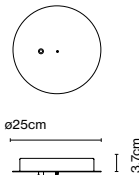

Canopy Ambrosia V 50W

Code	Finish	Dimming	Class
A666-239-15	● Matt Gold	Triac	I
A666-240-15	● Matt Gold	DALI	I
A666-241-15	● Matt Gold	Casambi	I
A666-239-16	● Black	Triac	I
A666-240-16	● Black	DALI	I
A666-241-16	● Black	Casambi	I

Materials

Structure: Painted iron, Anodized Aluminium

Product type: Accessory

Luminaire: 220 - 240 VAC TRIAC 50W (max.)
220 - 240 VAC DALI / Casambi 60W (max.)

Weight: Net 1,2 kg – Gross 1,6 kg

Package: 42 x 42 x 8 cm -1,6 kg – VOL - 0,01 m³

Wire installation: Hardwired

Canopy color: Black - Entry points: 1

Dimmable: Yes
Integrated dimmer: No
Dimming protocols: Phase cut (Triac)
DALI
Casambi

Dimmable

ERC

CE

UK
CA

Disk Accessory - Steel cable

Code	Finish
A718-034-39	● Black

Materials

Structure: Metal