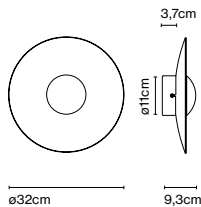

Ginger 32C

Code	Finish
A662-146	● Oak - White
A662-147	● Wenge - White
A662-148 ☑	● Oak - Oak
A662-149 ☑	● Wenge - Wenge
A662-382 ☑	● Brushed brass - Brushed brass
A662-383 ☑	● Black - White
A662-570-36-27K	● Mauve (RAL 010 70 10)
A662-570-37-27K	● Sand (RAL 050 85 10)
A662-570-38-27K	● Stone Grey (RAL 000 65 00)

Materials
Diffuser: Pressed wood or brushed aluminium
Dissipater: Aluminium
Canopy: Metal

Dimmable: Yes
Integrated dimmer: No
Dimming protocols: Phase cut (Triac)
Casambi

Product type: Wall / Ceiling
Light source: LED SMD 700mA 8,2W 2700K CRI90 913lm
Luminaire: 220 - 240 VAC TRIAC 9W 350lm
Weight: Net 1 kg – Gross 2 kg
Package: 43 x 48 x 17 cm – 2 kg Vol – 0,04 m³
LED included

Canopy color: Black
Wire installation: Hardwired