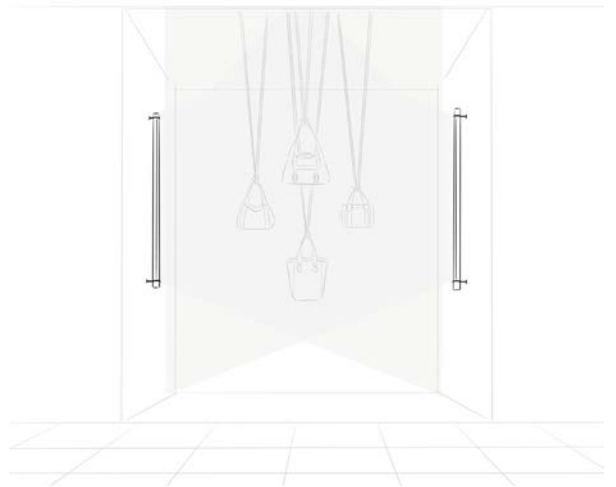

2 units Fris 215 / Power supply to be defined
2 units Support A 37 x2

(0.8)