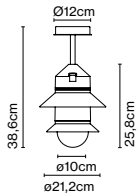

CE

ERC

UK

IP65