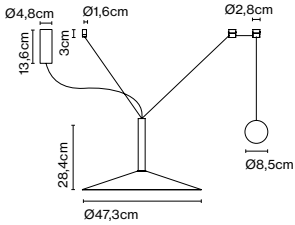

Milana 47 Counterweight

Code Finish
A699-011-35-27K ● Off-white (RAL 1013)
A699-011-39-27K ● Black (RAL 9005)

Materials Dimmable: Yes
Shade: Aluminium Integrated dimmer: No
Diffuser: Polycarbonate Dimming protocols: Phase cut (Triac), DALI

Product type: Pendant
Light source: LED SMD 700mA 8,6W 2700K CRI90 372lm
Luminaire: 220 - 240 VAC TRIAC 8,72W 340lm
Weight: Net 2,3 kg – Gross 3,04 kg
Package: 24 x 24 x 7 cm – 0,86 kg Vol – 0,004 m³
12 x 12 x 7 cm – 0,6 kg Vol – 0,001 m³
52,5 x 52,5 x 10 cm – 1,6 kg Vol – 0,028 m³
Product notes: DALI upon request
LED included

Dimmable

CE

ERC

UK
CA

Cable length: 3 m
Wire installation: Hardwired
Color cord: Black
Canopy color: Black

Product notes: DALI available upon request. Upcharge of 125 €.