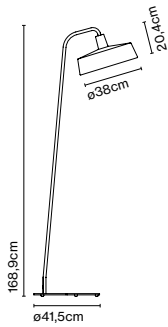

Soho 38 P LED

Code	Finish
A631-230	● White
A631-231	● Stone grey
A631-232	● Black

Materials
Shade: Rotary moulded polyethylene
Diffuser: Methacrylate opal
Structure: Metal with stainless anti-oxidant cataphoresis

Dimmable: Yes
Integrated dimmer: No
Dimming protocols: Phase cut (Triac)

Product type: Ceiling
Light source: LED SMD 700mA 8,2W 2700K CRI90 913lm
Luminaire: 220 - 240 VAC TRIAC 9,89W
Weight: Net 12 kg – Gross 14,5 kg
Package: 44 x 44 x 24 cm – 3 kg Vol – 0,05 m³
46 x 46 x 3 cm – 8,5 kg Vol – 0,006 m³
176 x 30 x 6,5 cm – 3 kg Vol – 0,03 m³
LED included

Dimmable

IP44

CE

ErC