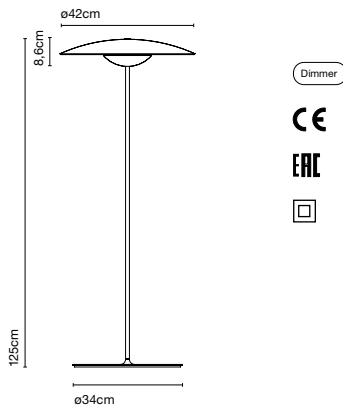

Ginger P

Code A662-033
A662-034

Finish
● Oak - White
● Wenge - White

Materials
Diffuser and base: Pressed wood
Dissipater: Aluminium
Stem: Aluminium

Integrated dimmer: Yes
Dimmer type: Foot-operated progressive in-line dimmer

Product type: Floor
Light source: LED SMD 700mA 16,28W 2700K CRI90 1873lm
Luminaire: 85 - 264 VAC 17W 698lm
Weight: Net 4,9 kg – Gross 8,5 kg
Package: 57 x 53 x 17 cm – 6,5 kg Vol – 0,051 m³
19 x 18 x 133 cm – 2 kg Vol – 0,045 m³
LED included

Cable length: 2 m
Wire installation: Plug-in
Color cord: Black
Switch location: In-line