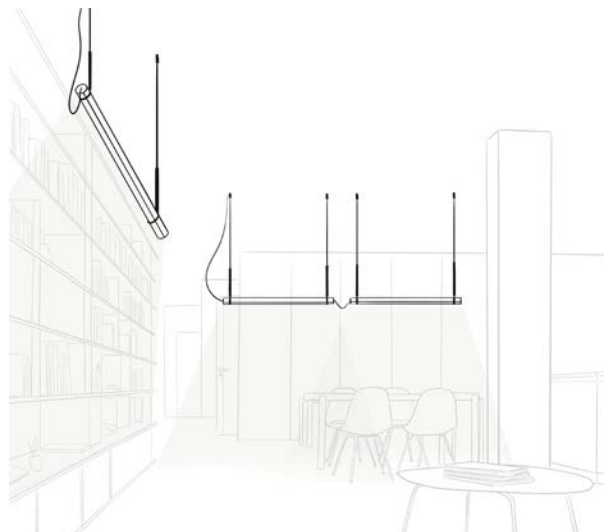

1 unit Fris 215 / 2 units Fris 155 / Power supply to be defined
3 units Hook 47 x2 / 1 unit Side cover