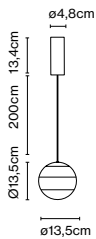

Dipping Light 13 NEW FINISHES

Code	Finish
A691-456-35-27K	White
A691-241	Blue *
A691-456-45-27K	Green
A691-456-30-27K ^{#O}	Amber
A691-244	Pink *
A691-456-40-27K	Burgundy
A691-456-47-27K	Chocolate
A691-456-37-27K	Cream

Materials
Diffuser: Brilliant white blown glass globe with layered paint
Cover: Polycarbonate
Canopy: Metal

Dimmable: Yes
Integrated dimmer: No
Dimming protocols: Phase cut (Triac)
Casambi
DALI

Product type: Pendant
Light source: LED SMD 350mA 4,05W 2700K CRI90 463lm
Luminaire: 220 - 240 VAC TRIAC 5,72W 203lm
Weight: Net 0,8 kg – Gross 1,3 kg
Package: 21 x 22 x 23 cm – 1,3 kg Vol – 0,01 m³
LED included