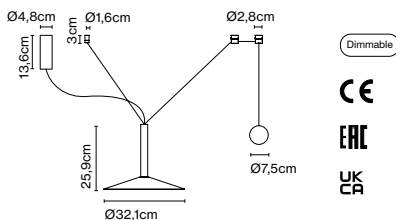

Milana 32 Counterweight

Code Finish
A699-009-35-27K ● Off-white (RAL 1013)
A699-009-39-27K ● Black (RAL 9005)

Materials Dimmable: Yes
Shade: Aluminium Integrated dimmer: No
Diffuser: Polycarbonate Dimming protocols: Phase cut (Triac), DALI

Product type: Pendant
Light source: LED SMD 700mA 8,6W 2700K CRI90 372lm
Luminaire: 220 - 240 VAC TRIAC 8,72W 340lm
Weight: Net 1,6 kg – Gross 2,28 kg
Package: 24 x 24 x 7 cm – 0,86 kg Vol – 0,004 m³
12 x 12 x 7 cm – 0,6 kg Vol – 0,001 m³
36,5 x 36,5 x 7,5 cm – 0,82 kg Vol – 0,009 m³
Product notes: DALI upon request
LED included

Cable length: 3 m
Wire installation: Hardwired
Color cord: Black
Canopy color: Black

Product notes: DALI available upon request. Upcharge of 125 €.