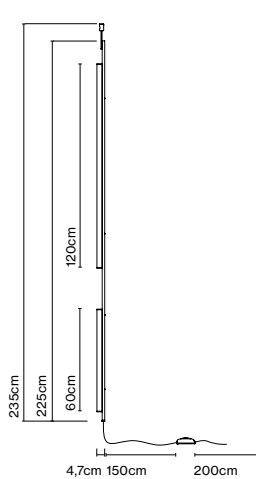

Ambrosia V 235 Plug-in

Code	Finish	CCT
A704-141-15-22K	● Matt Gold	22K
A704-141-15-27K	● Matt Gold	27K
A704-141-15-30K	● Matt Gold	30K
A704-141-16-22K	● Black	22K
A704-141-16-27K	● Black	27K
A704-141-16-30K	● Black	30K

Materials
Structure: Aluminium
Diffuser: Methacrylate

Dimmable: Yes
Integrated dimmer: Yes
Dimming protocols: Progressive from 0 to 100

Product type: Pendant

Light source Ambrosia 22K: LED SMD 24Vdc 28,8W 2200K CRI90 3174lm
Luminaire Ambrosia 22K: 100 - 240 VAC 33,8W 2802lm

Light source Ambrosia 27K: LED SMD 24Vdc 28,8W 2700K CRI90 3267lm
Luminaire Ambrosia 27K: 100 - 240 VAC 33,8W 2812lm

Light source Ambrosia 30K: LED SMD 24Vdc 28,8W 3000K CRI90 3324lm
Luminaire Ambrosia 30K: 100 - 240 VAC 33,8W 2865lm

Weight: Net 1,6 kg – Gross 4,2 kg

Package: 15,4 x 15,4 x 256 cm – 4,2 kg – VOL - 0,06 m³

LED included

Dimmable

CE

ERAC

Cable length: 2 m
Wire installation: Plug-in
Color cord: Black
Switch location: In-line