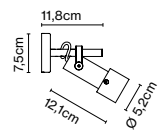

Dimmable

CE

IP65

ERC

UK

CA

Cable length: 2,8m