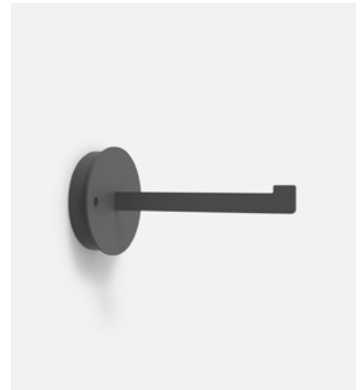

Hardwired wall bracket IP65

Code A654-006 Finish Graphite grey (RAL 7024)

Materials
Structure: Metal with stainless anti-oxidant cataphoresis treatment

Product type: Accessory
Weight: Net 0,5 kg – Gross 0,7 kg
Package: 14 x 14 x 28 cm – 0,7 kg – VOL - 0,005 m³

CE
EAC
UK
CA
IP65