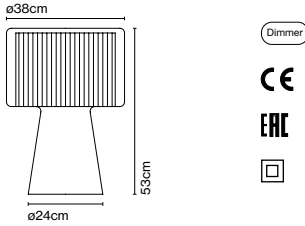

Mercer

Code
A89-001
A89-070

Finish
● Natural cotton ribbon
● Pearl white

Materials
Shade: Textile
Structure: Blown glass
Diffuser: Opal disc

Integrated dimmer: Yes
Dimmer type: Progressive in-line dimmer

Product type: Table
Light source: E27 LED 9,5W DIM
Weight: Net 5 kg – Gross 7 kg
Package: 65 x 49 x 49 cm – 7 kg Vol – 0,16 m³

Cable length: 1,5 m
Wire installation: Plug-in
Color cord: Black
Switch location: In-line