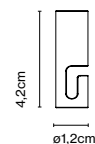

Hook Accessory

Code	Finish
A693-007	● Black

Materials
Structure: Painted iron

Product type: Accessory
Weight: Net 0,01 kg – Gross 0,01 kg
Package: 2 x 2 x 5 cm - 0,01 kg – VOL - 0,002 m³