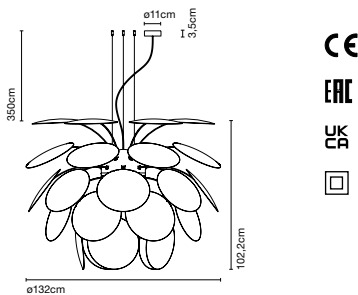

Cable length: 3,5 m
Wire installation: Hardwired
Color cord: White
Canopy color: White