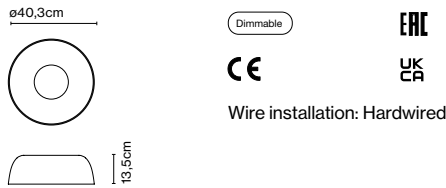

Djembé C42.13

Code	Finish	Dimming	Class
A681-100	White (RAL 1013)	Triac	II
A681-101	Grey (RAL 7022)	Triac	II
A681-102	Red (RAL 3011)	Triac	II
A681-103	Sky Blue (PANTONE 7542C)	Triac	II
A681-200	White (RAL 1013)	DALI	I
A681-201	Grey (RAL 7022)	DALI	I
A681-202	Red (RAL 3011)	DALI	I
A681-203	Sky Blue (PANTONE 7542C)	DALI	I

Materials
Shade: Bi-injected rotary moulded polyethylene (stone texture on the outer part and smooth satin white on the inner part of the fixture)
Diffuser: Aluminium

Dimmable: Yes
Integrated dimmer: No
Dimming protocols: Phase cut (Triac)
DALI
Casambi

Product type: Ceiling
Light source: LED SMD 700mA 16,28W 2700K CRI90 1873lm
Luminaire: 180 - 295 VAC TRIAC 19,71W 846lm
220 - 240 VAC DALI 20,32W 846lm
Weight: Net 2,4 kg – Gross 3,5 kg
Package: 44 x 44 x 19 cm – 3,5 kg Vol – 0,04 m³
LED included