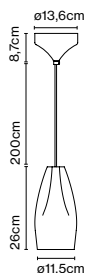

Pleat Box 13 LED

Code	Finish
A636-401-3535-27K	● White - White
A636-401-3549-27K	● White - Gold
A636-401-3835-27K	● Grey - White
A636-401-3849-27K	● Grey - Gold *
A636-401-4135-27K	● Terracotta - White
A636-401-4149-27K	● Terracotta - Gold *
A636-401-3935-27K	● Black - White *
A636-401-3949-27K	● Black - Gold
A636-401-4235-27K	● Ocher - White
A636-401-4535-27K	● Dark Green - White
A636-401-4549-27K	● Dark Green - Gold

Materials
Shade: Ceramic with the inner part in brilliant white enamel or gold
Canopy: Ceramic
Cord: Fabric

Dimmable: Yes
Integrated dimmer: No
Dimming protocols: Phase cut (Triac)

Product type: Pendant
Light source: LED SMD 350mA 4,05W 2700K CRI90 463lm
Luminaire: 220 - 240 VAC TRIAC 5,72W 165lm
Weight: Net 1,65 kg – Gross 2,3 kg
Package: 24 x 24 x 53 cm – 2,3 kg Vol – 0,03 m³
LED included