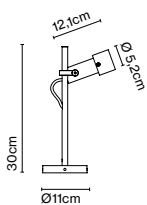

Palosanto B 5/30

Code	Finish	Output
A722-010-39-27K	● Black (RAL 9005)	2,8W
A722-015-39-27K	● Black (RAL 9005)	6,3W
A722-010-31-27K	● Rust Brown	2,8W
A722-015-31-27K	● Rust Brown	6,3W

Materials
Diffuser: Aluminium
Structure: Aluminium

Dimmable: Yes
Integrated dimmer: No
Dimming protocols: It depends on the purchased power supply.

Product type: Bollard
Light source: LED SMD 24Vdc 2,8W 2700K CRI90
LED SMD 24Vdc 6,3W 2700K CRI90
Luminaire: (Power supply not included) 200lm / 426lm
Lens with 27° aperture. Glare cell included in the packaging

Product notes: 24V remote power supply to be ordered separately.
Lenses with 14° and 37° aperture available upon request. Upcharge of 30€.
3000K available upon request. Upcharge of 15€.
The light focus moves 14 cm along the stem.
LED included

Cable length: 2,6m

Dimmable

CE
ENEC
UK
CB

IP65