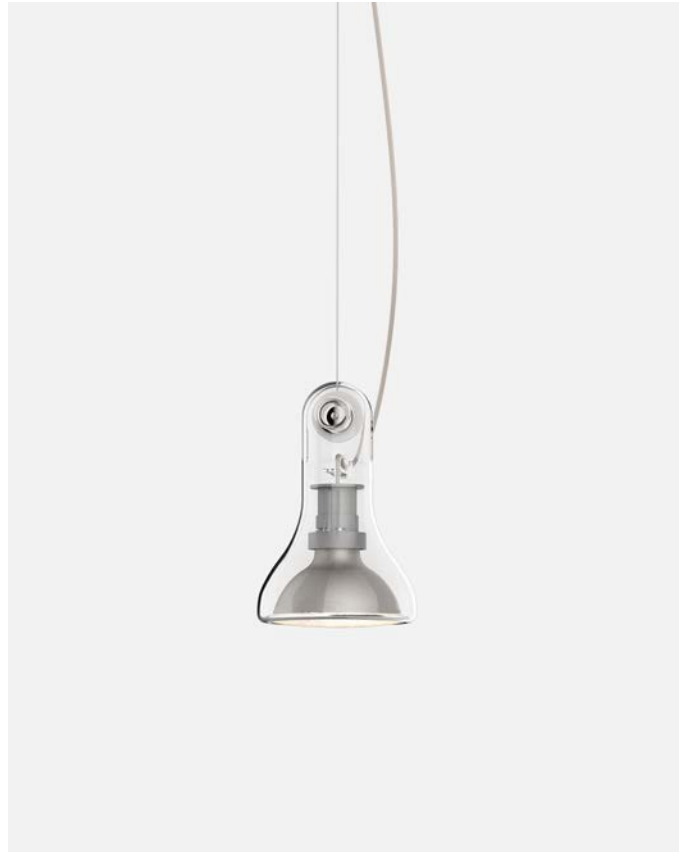

Atlas Susp.

Code   Finish
A34-051-50-27K   ○ Translucent
A34-051-50-30K   ○ Translucent

Materials
Shade: Polycarbonate
Canopy: White polyamide

Product type: Pendant
Light source: E27 LED spot 9,5W PAR30S 25D 2700K 740lm (included)
                  E27 LED spot 9,5W PAR30S 25D 3000K 760lm (included)
Weight: Net 0,25 kg – Gross 0,9 kg
Package: 30 x 30 x 22 cm - 0,9 kg – VOL - 0,02 m³
Product notes: Atlas has been designed to specifically accommodate the bulb included so that the bulb does not protrude from the diffuser.

CE

ERC

UK
CA

⌀ 0,6m

A34-051-50-30K

Cable length: 3 m
Wire installation: Hardwired
Color cord: Transparent
Canopy color: White