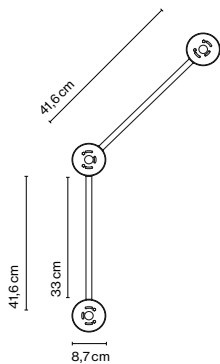

A726-008-15/ A726-002-57-27K / A726-002-59-27K/ A726-001-51-27K