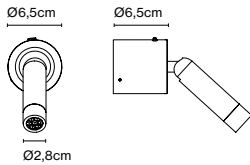

Ledtube A

Code	Finish
A622-220-17-27K	Aluminium
A622-220-18-27K	Bronze
A622-220-35-27K	Matt white (RAL 9010)
A622-220-39-27K	Matt black (RAL 9005)

Materials Dimmable: No
Structure: Injected aluminium

Product type: Wall / Ceiling
Light source: LED SMD 700mA 2,1W 2700K CRI90 226,5lm
Luminaire: 100 - 240 VAC 4,25W 131lm
Weight: Net 0,46 kg – Gross 0,56 kg
Package: 21 x 12 x 9 cm – 0,3 kg Vol – 0,002 m³
Product notes: Lens at 25° with a honeycomb grill to avoid glare.
Integrated switch.
LED included

Wire installation: Hardwired
Switch location: Structure