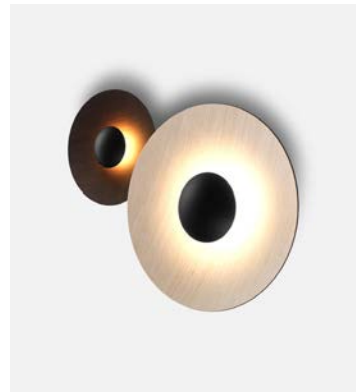

Product type: Wall / Ceiling
Light source: LED SMD 700mA 38,7W 2700K CRI90 4806lm
Luminaire: 180 - 295 VAC TRIAC 45,5W 1863lm
Weight: Net 5,2 kg – Gross 11,7 kg
Package: 68 x 17 x 12 cm – 1,5 kg Vol – 0,01 m³
17 x 53 x 57 cm – 2,8 kg Vol – 0,05 m³
28 x 72 x 72 cm – 7,4 kg Vol – 0,14 m³
Product notes: Accessory to combine Ginger models 42 C and 60 C for a single junction box.

Canopy color: Black
Wire installation: Hardwired