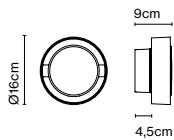

Plaff-on! 16 IP65 NEW FINISHES

Code   Finish
A628-050   ● Black (RAL 9005)
A628-050-31-27K   ● Rust Brown
A628-050-35-27K   ● White (RAL 9010)

Materials   Dimmable: Yes
Structure: Aluminium   Integrated dimmer: No
Shade: Opal blown glass   Dimming protocols: Phase cut (Triac)

Product type: Wall / Ceiling
Light source: LED COB 230 VAC 8W 2700K CRI90 571lm
Luminaire: 230 VAC TRIAC 8,47W 225lm
Weight: Net 0,8 kg – Gross 1,2 kg
Package: 22 x 22 x 17 cm – 1,2 kg Vol – 0,008 m³
LED included