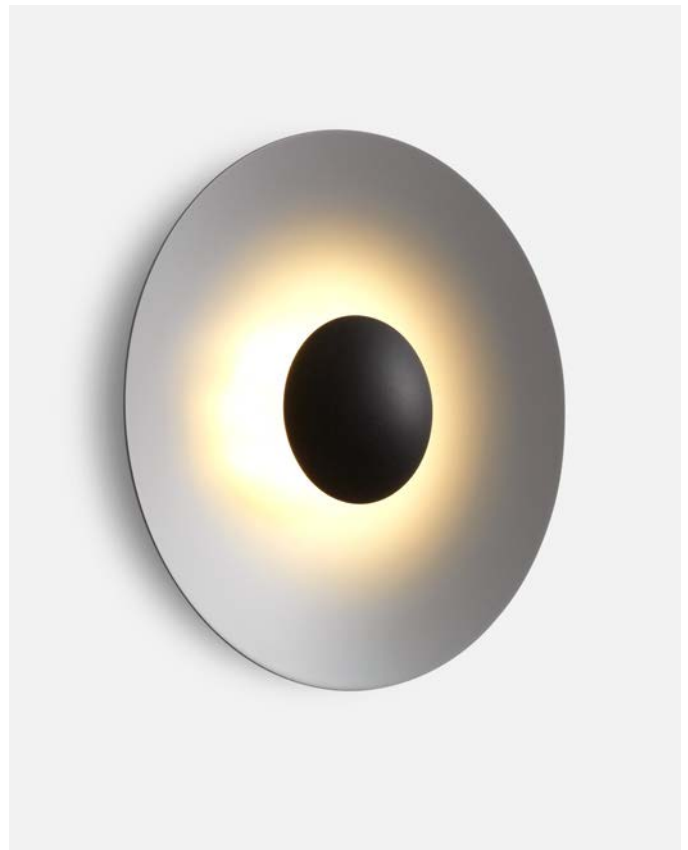

A662-571-38-27K

Product notes: Casambi available upon request. Upcharge of 210 €.
DALI available upon request. Upcharge of 90 €.
3000K available upon request. Upcharge of 60 €.