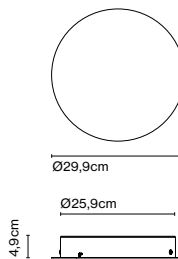

Cluster Ambrosia V - 3 Outputs

Code	Finish	Output	Dimming
A666-234-39	● Black	100 W	Triac

Materials
Structure: Painted iron

Product type: Accessory
Luminaire: 220 - 240 VAC TRIAC 100W (max.)

Weight: Net 3,2 kg – Gross 3,8 kg
Package: 42 x 42 x 8 cm - 3,8 kg – VOL - 0,01 m³
Product notes: Canopy for 24V luminaires.
Max. 3 units Ambrosia V130, 2 units Ambrosia V175

Wire installation: Hardwired
Canopy color: Black - Entry points: 3

Dimmable: Yes
Integrated dimmer: No
Dimming protocols: Phase cut (Triac)