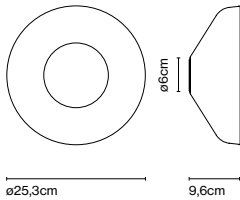

Aura Plus On/Off

Code	Finish
A676-031-50-27K	○ Translucent
A676-031-51-27K	● Opal
A676-031-53-27K	● Transparent smoked
A676-031-55-27K	● Copper

Materials Dimmable: No
Shade: Blown glass
Structure: Polycarbonate
Dissipater: Aluminium

Product type: Wall
Light source: LED SMD 230 VAC 10W 2700K CRI90 1150lm
Luminaire: 230 VAC 10W 524lm

Weight: Net 0,9 kg – Gross 1,5 kg
Package: 33 x 22 x 21 cm - 1,5 kg – VOL - 0,015 m³
Product notes: Structure in black, except for the opal version, with structure in white.
LED included

A676-031-50-27K

Aura W/Canopy

Code	Finish
A676-032-50-27K	○ Translucent
A676-032-51-27K	● Opal
A676-032-53-27K	● Transparent smoked

Materials Dimmable: Yes
Shade: Blown glass Integrated dimmer: No
Structure: Polycarbonate Dimming protocols: Phase cut (Triac)
Dissipater: Aluminium

Product type: Wall
Light source: LED SMD 700mA 8,2W 2700K CRI90 913lm
Luminaire: 220 - 240 VAC TRIAC 12,3W 389lm

Weight: Net 0,9 kg – Gross 1,1 kg
Package: 26 x 26 x 20 cm - 1,1 kg – VOL - 0,013 m³
Product notes: Structure in black, except for the opal version, with structure in white.
LED included