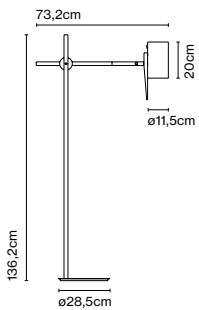

Scantling P73

Code
A626-001
A626-018

Finish
● White (RAL 9010)
● Black (RAL 9005)

Materials
Stem: Iron
Base: Iron
Arm: Oak
Shade: Aluminium

Product type: Floor
Light source: E27 LED Reflector 8W
Weight: Net 7,5 kg – Gross 10,7 kg
Package: 139 x 46 x 17 cm – 10,7 kg Vol – 0,11 m³

Cable length: 2 m
Wire installation: Plug-in
Color cord: Black fabric electrical cord
Switch location: Shade