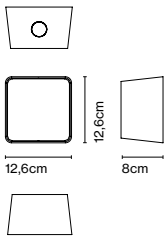

Lab 1

Code A646-001   Finish ● White (RAL 9003) *

Materials   Dimmable: No
Structure: Injected aluminium
Lids: Metal, wood, stone-like

Product type: Wall
Light source: LED SMD 700mA 2,7W 3000K CRI80 101lm
Luminaire: 100 - 240 VAC 5,06W 89lm
Weight: Net 0,87 kg – Gross 1 kg
Package: 16 x 15 x 14 cm – 1 kg Vol – 0,003 m³
Product notes: Lid to be ordered separately.