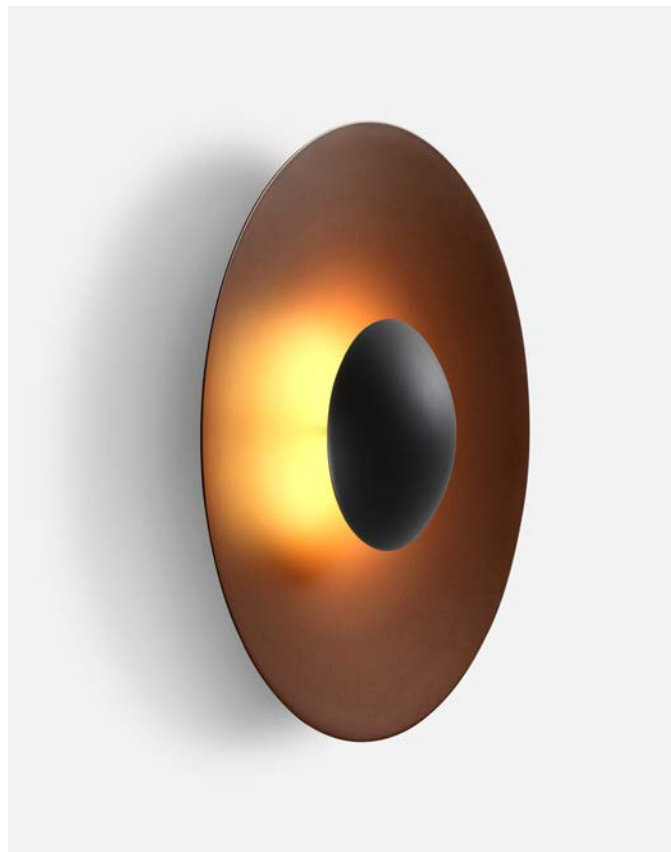

A662-552-31

Ginger 60C IP65

Code
A662-553-31
A662-553-39

Finish
● Rust Brown
▲ Black - White (RAL 9005-9010)

Materials
Diffuser: Aluminium
Dissipater: Aluminium

Dimmable: Yes
Integrated dimmer: No
Dimming protocols: Phase cut (Triac)

Product type: Wall / Ceiling
Light source: LED SMD 700mA 22,4W 2700K CRI90 2933lm
Luminaire: 180 - 295 VAC TRIAC 26,09W 1165lm - Black-White
180 - 295 VAC TRIAC 26,09W 245lm - Rust brown
Weight: Net 3,6 kg – Gross 6,3 kg
Package: 72 x 72 x 28 cm – 6,3 kg Vol – 0,1 m³
Product notes: DALI and Casambi upon request
LED included