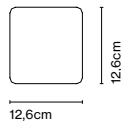

Signage Lid

Code   Finish
-      1 - 3 units
-      4 - 10 units
-      11 - 25 units
-      26 or more units

Product type: Accessory
Available upon request, Lab 2 only.