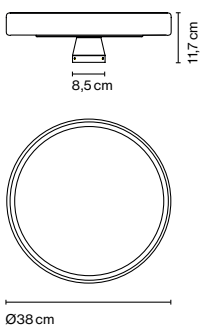

Caramel 38 NEW

Code	Finish	Dimming
A726-003-51-27K	○ Opal	Triac
A726-003-57-27K	● Green	Triac
A726-003-58-27K	● Blue	Triac
A726-003-59-27K	● Brown	Triac
A726-006-51-27K	○ Opal	DALI-2
A726-006-57-27K	● Green	DALI-2
A726-006-58-27K	● Blue	DALI-2
A726-006-59-27K	● Brown	DALI-2

Materials
Shade: Blown glass
Structure: Polycarbonate
Dissipater: Aluminium

Dimmable: Yes
Integrated dimmer: No
Dimming protocols: Trailing edge (Triac)
DALI-2

Product type: Wall
Light source: LED SMD 500mA 11,5W 2700K CRI90 1528lm
Luminaire: 220 - 240 VAC TRIAC 1035lm
Luminaire: 120 - 240 VAC DALI 1035lm
Weight: Net 4,1 kg – Gross 6,6 kg
Package: 48 x 52,5 x 20,5 cm - 4,1 kg – VOL - 0,05 m³
LED included

Dimmable

CE

ERC

UK
CA

Wire installation: Hardwired