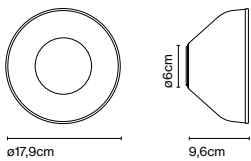

A676-030-55-27K