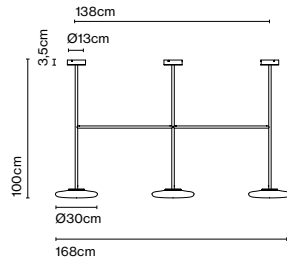

Ihana x3 100

Code	Finish	Dimming	CCT
A709-005-39-27K	● Opal	Triac	27K
A709-006-39-18/30K	● Opal	Triac	DTW 18K-30K

Materials
Structure: Steel
Shade: Opal blown glass

Dimmable: Yes
Integrated dimmer: No
Dimming protocols: Phase cut (Triac)
Dim to warm from 1800K to 3000K. (Triac)
DALI

Product type: Pendant / Ceiling
Light source: LED SMD 700mA 24,6W 2700K CRI90 2739lm
Luminaire: 220 - 240 VAC TRIAC 29,67W 1491lm
Light source DTW: LED COB 350mA 18W 1800-3000K CRI90 1908lm
Luminaire DTW: 220 - 240 VAC TRIAC 22,8W
Weight: Net 6,8 kg – Gross 9,5 kg
Package: (3x) 21 x 42 x 42 cm – 3 kg Vol – 0,04 m³
24 x 14 x 114 cm – 3,7 kg Vol – 0,04 m³
24 x 14 x 114 cm – 2,8 kg Vol – 0,04 m³

LED included

Dimmable

CE

UK
CA

ERC

Wire installation: Hardwired
Canopy color: Black

Product notes: DALI upon request