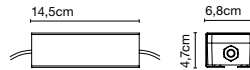

Materials
Case: ABS
Trim: Aluminium

Product type: Accessory
85 - 240 VAC max. 50W
Weight: Net 2 kg – Gross 3 kg
Package: 20 x 12 x 8 cm - 3 kg – VOL - 0,002 m³
Product notes: Bluetooth smart wireless trailing edge dimmer that adjusts light intensity or switches the lamp ON/OFF. Available in Android or iOS with the app Casambi.