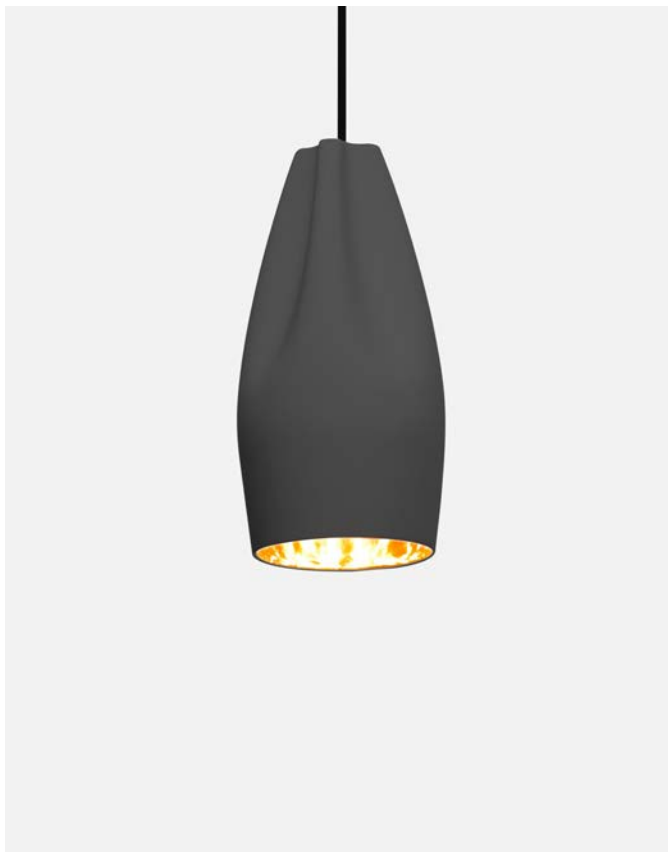

Pleat Box 13 LED

Code	Finish
A636-401-3535-27K	● White - White
A636-401-3549-27K	● White - Gold
A636-401-3835-27K	● Grey - White
A636-401-3849-27K	● Grey - Gold *
A636-401-4135-27K	● Terracotta - White
A636-401-4149-27K	● Terracotta - Gold *
A636-401-3935-27K	● Black - White *
A636-401-3949-27K	● Black - Gold
A636-401-4235-27K	● Ocher - White
A636-401-4535-27K	● Dark Green - White
A636-401-4549-27K	● Dark Green - Gold

Materials
Shade: Ceramic with the inner part in brilliant white enamel or gold
Canopy: Ceramic
Cord: Fabric

Dimmable: Yes
Integrated dimmer: No
Dimming protocols: Phase cut (Triac)

Product type: Pendant
Light source: LED SMD 350mA 4,05W 2700K CRI90 463lm
Luminaire: 220 - 240 VAC TRIAC 5,72W 165lm
Weight: Net 1,65 kg – Gross 2,3 kg
Package: 24 x 24 x 53 cm – 2,3 kg Vol – 0,03 m³
LED included

Dimmable

CE

UK

ERC

Cable length: 2 m
Wire installation: Hardwired
Color cord: Black
Canopy color: Same color as chosen shade.
Product notes: DALI available upon request, upcharge of 90 €
3000K available upon request, upcharge of 60 €

A636-401-3949-27K

Pleat Box 24

Code	Finish
A636-402-3535	● White - White
A636-402-3549	● White - Gold
A636-402-3835	● Grey - White
A636-402-3849	● Grey - Gold *
A636-402-4135	● Terracotta - White
A636-402-4149	● Terracotta - Gold *
A636-402-3935	● Black - White *
A636-402-3949	● Black - Gold
A636-402-4235	● Ocher - White
A636-402-4535	● Dark Green - White
A636-402-4549	● Dark Green - Gold

Materials
Shade: Ceramic with the inner part in brilliant white enamel or gold
Canopy: Ceramic
Cord: Fabric

Product type: Pendant
Light source: E14 LED 5W
Weight: Net 1,9 kg – Gross 2,5 kg
Package: 36 x 36 x 30 cm – 2,5 kg Vol – 0,04 m³

CE

ERC

UK

Cable length: 2 m
Wire installation: Hardwired
Color cord: Black
Canopy color: Same color as chosen shade.