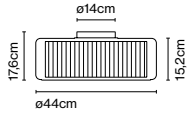

Mercer C

Code	Finish
A89-060	● Natural cotton ribbon
A89-077	● Pearl white

Materials
Shade: Textile
Structure: Blown glass

Product type: Ceiling
Light source: 2x E27 LED Standard 8W
Weight: Net 4,5 kg – Gross 6 kg
Package: 58 x 58 x 36 cm – 6 kg Vol – 0,1 m³

Wire installation: Hardwired