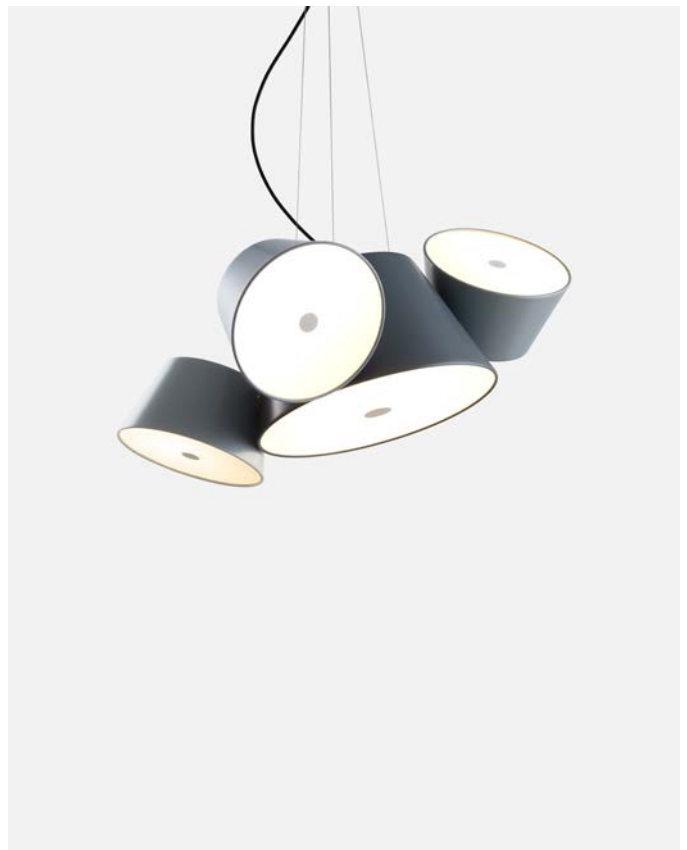

A633-131 48 / A633-130 38