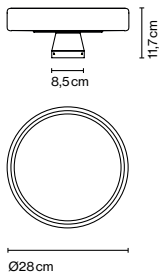

Caramel 28 NEW

Code	Finish	Dimming
A726-002-51-27K	○ Opal	Triac
A726-002-57-27K	● Green	Triac
A726-002-58-27K	● Blue	Triac
A726-002-59-27K	● Brown	Triac
A726-005-51-27K	○ Opal	DALI-2
A726-005-57-27K	● Green	DALI-2
A726-005-58-27K	● Blue	DALI-2
A726-005-59-27K	● Brown	DALI-2

Materials
Shade: Blown glass
Structure: Polycarbonate
Dissipater: Aluminium

Dimmable: Yes
Integrated dimmer: No
Dimming protocols: Trailing edge (Triac)
DALI-2

Product type: Wall
Light source: LED SMD 500mA 11,5W 2700K CRI90 1528lm
Luminaire: 220 - 240 VAC TRIAC 1053lm
Luminaire: 120 - 240 VAC DALI 1053lm
Weight: Net 2,3 kg – Gross 4,1 kg
Package: 38 x 42,5 x 20,5 cm - 2,3 kg – VOL - 0,03 m³
LED included

Dimmable

CE

ERC

UK
CA

Wire installation: Hardwired