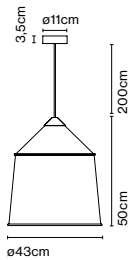

Jaima 43 IP65

Code	Finish
A683-013	● Blue *
A683-014	● Beige
A683-015	● Grey

Materials
Shade: Textilene, inner part in white

Dimmable: Yes
Integrated dimmer: No
Dimming protocols: Phase cut (Triac)

Product type: Pendant
Light source: LED COB 230 VAC 15W 2700K CRI90 1022lm
Luminaire: 230 VAC TRIAC 15W 528lm
Weight: Net 1,8 kg – Gross 3,7 kg
Package: 44 x 45 x 39 cm – 3,7 kg Vol – 0,08 m³
LED included