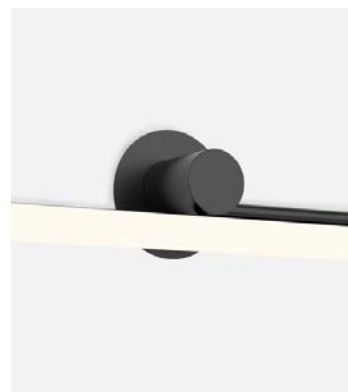

LED included

A704-021-16-30K

Wire installation: Hardwired / Recessed

Disk accessory

Code	Finish
A704-022-15	● Matt Gold
A704-022-16	● Black

Materials
 Structure: Metal

Product type: Accessory
 Accessory used to hide the driver behind the canopy.
 Two units are required for Ambrosia A 210, one for each canopy.