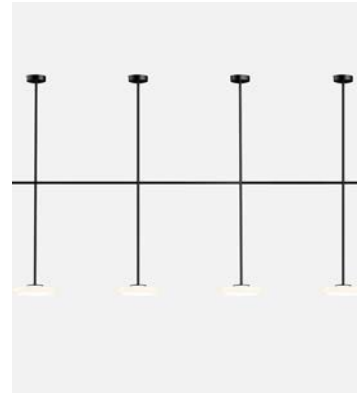

Ihana Customized configuration

Code	Description	Dimming	CCT
Glass (A)			
A709-020-51-27K	● Opal	Triac	27K
A709-021-51-18/30K	● Opal	Triac	DTW 18K-30K

Product notes: Maximum 14 units.

Code	Description	Dimming
Start + End set (B)		
A709-054-39	● Start+End 80cm	Triac
A709-022-39	● Start+End 100cm	Triac
A709-024-39	● Start+End 150cm	Triac
A709-026-39	● Start+End 200cm	Triac
A709-052-39	● Start+End 80cm	Triac - DTW
A709-028-39	● Start+End 100cm	Triac - DTW
A709-030-39	● Start+End 150cm	Triac - DTW
A709-032-39	● Start+End 200cm	Triac - DTW