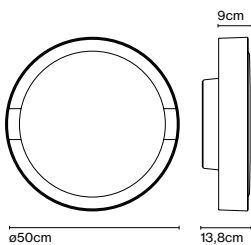

Plaff-on! 33 IP54

Code
A628-053 ☹☉
A628-053-31

Finish
● Black (RAL 9005)
● Rust brown

Materials
Structure: Aluminium
Shade: Opal blown glass

Product type: Wall / Ceiling
Light source: 2x E27 LED Standard 8W
Weight: Net 4,1 kg – Gross 4,5 kg
Package: 40 x 40 x 21 cm – 4,5 kg Vol – 0,03 m³

IP54

Wire installation: Hardwired

A628-053-31

Plaff-on! 50 LED IP54

Code	Finish	Dimming	CCT	Class
A628-057 ☹☉	● Black (RAL 9005)	Triac	27K	II
A628-058	● Black (RAL 9005)	DALI	27K	I
A628-066	● Black (RAL 9005)	Triac	27-30-40K	II
A628-057-31-27K	● Rust brown	Triac	27K	II
A628-058-31-27K	● Rust brown	DALI	27K	I
A628-066-31-3CCT	● Rust brown	Triac	27-30-40K	II

Materials
Structure: Aluminium
Shade: Opal blown glass

Dimmable: Yes
Integrated dimmer: No
Dimming protocols: Phase cut (Triac)
DALI, Casambi

Product type: Wall / Ceiling
Light source: LED SMD 700mA 28,4W 2700K CRI90 3318lm
Luminaire: 220 - 240 VAC TRIAC 34W 2172lm
220 - 240 VAC DALI 33,25W 2172lm
Light source: LED SMD 700mA 28,4W 3000K CRI90 3753lm
Luminaire: 220 - 240 VAC TRIAC 34W
Light source: LED SMD 700mA 28,4W 4000K CRI90 3798lm
Luminaire: 220 - 240 VAC TRIAC 34W
Weight: Net 7,2 kg – Gross 8,5 kg
Package: 60 x 60 x 25 cm – 8,5 kg Vol – 0,09 m³
LED included

IP54

Wire installation: Hardwired

The 3-CCT model has an integrated switch to select the desired color temperature during the installation.

Product notes: Casambi available upon request. Upcharge of 210 €.

A628-057