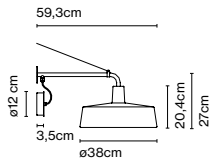

Dimmable

CE

IP44

EAC

UK
CA