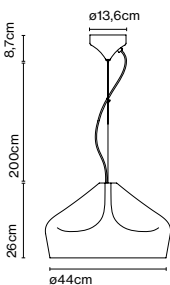

Pleat Box 36 LED

Code	Finish
A636-405-3535-27K	● White - White
A636-405-3549-27K	● White - Gold
A636-405-3835-27K	● Grey - White
A636-405-3849-27K	● Grey - Gold *
A636-405-4135-27K	● Terracotta - White
A636-405-4149-27K	● Terracotta - Gold *
A636-405-3935-27K	● Black - White *
A636-405-3949-27K	● Black - Gold
A636-405-4235-27K	● Ocher - White
A636-405-4535-27K	● Dark Green - White
A636-405-4549-27K	● Dark Green - Gold

Materials
Shade: Ceramic with the inner part in brilliant white enamel or gold
Canopy: Ceramic
Cord: Fabric

Dimmable: Yes
Integrated dimmer: No
Dimming protocols: Phase cut (Triac)

Product type: Pendant
Light source: LED SMD 700mA 8,2W 2700K CRI90 913lm
Luminaire: 220 - 240 VAC TRIAC 9,89W 233lm
Weight: Net 3,2 kg – Gross 4,3 kg
Package: 49 x 50 x 30 cm – 4,3 kg Vol – 0,07 m³
LED included

Cable length: 2 m
Wire installation: Hardwired
Color cord: Black
Canopy color: Same color as chosen shade.
Product notes: DALI available upon request, upcharge of 90 €
3000K available upon request, upcharge of 60 €

A636-405-4149-27K

Pleat Box 47

Code	Finish
A636-406-3535	● White - White
A636-406-3549	● White - Gold
A636-406-3835	● Grey - White
A636-406-3849	● Grey - Gold *
A636-406-4135	● Terracotta - White
A636-406-4149	● Terracotta - Gold *
A636-406-3935	● Black - White *
A636-406-3949	● Black - Gold
A636-406-4735	● Brown - White *
A636-406-4749	● Brown - Gold *
A636-406-4235	● Ocher - White
A636-406-4535	● Dark Green - White
A636-406-4549	● Dark Green - Gold

Materials
Shade: Ceramic with the inner part in brilliant white enamel or gold
Canopy: Ceramic
Cord: Fabric

Product type: Pendant
Light source: E27 LED Standard 8W
Weight: Net 4,6 kg – Gross 6 kg
Package: 57 x 57 x 36 cm – 6 kg Vol – 0,1 m³