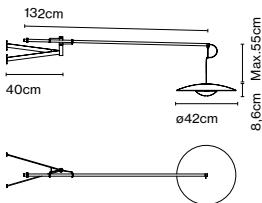

Ginger A XL 42

Code	Finish	Dimmer
Plug-in		
A662-076	● Oak - White	Progressive
A662-077	● Wenge - White	Progressive
Hardwired		
A662-079	● Oak - White	Triac
A662-080	● Wenge - White	Triac

RSC (Recessed canopy)		
A662-132	● Oak - White	Triac
A662-133	● Wenge - White	Triac

Materials
Diffuser: Pressed wood
Dissipater: Aluminium
Structure: Metal
Arm: Carbon fiber

Integrated dimmer: Yes (Plug-in version)
Dimmer type: Foot-operated progressive in-line dimmer
Dimming protocols: Phase cut (Triac)

Product type: Wall
Light source: LED SMD 700mA 16,28W 2700K CRI90 1873lm
Luminaire: 85 - 264 VAC 11W 698lm
Weight: Net 3,4 kg – Gross 5,7 kg
Package: 60 x 60 x 22 cm – 5 kg Vol – 0,079 m³
138 x 5 x 5 cm – 0,7 kg Vol – 0,003 m³

LED included