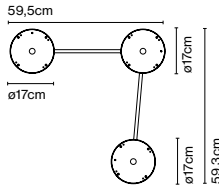

Accessory C3 Djembé 42

Code A681-018
Finish ● Black (RAL 9005)

Materials
Structure: Painted iron

Product type: Accessory
Weight: Net 1,6 kg – Gross 2 kg
Package: 64 x 40 x 9 cm - 2 kg – VOL - 0,02 m³
Product notes: Accessory to combine 3 Djembé 42 models for a single junction box.