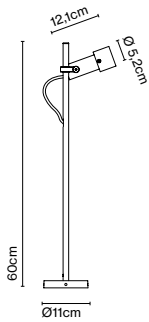

Palosanto B 5/60

Code	Finish	Output
A722-011-39-27K	● Black (RAL 9005)	2,8W
A722-016-39-27K	● Black (RAL 9005)	6,3W
A722-011-31-27K	● Rust Brown	2,8W
A722-016-31-27K	● Rust Brown	6,3W

Materials
Diffuser: Aluminium
Structure: Aluminium

Dimmable: Yes
Integrated dimmer: No
Dimming protocols: It depends on the purchased power supply.

Product type: Bollard
Light source: LED SMD 24Vdc 2,8W 2700K CRI90
LED SMD 24Vdc 6,3W 2700K CRI90
Luminaire: (Power supply not included) 200lm / 426lm
Lens with 27° aperture. Glare cell included in the packaging

Product notes: 24V remote power supply to be ordered separately.
Lenses with 14° and 37° aperture available upon request. Upcharge of 30€.
3000K available upon request. Upcharge of 15€.
The light focus moves 20 cm along the stem.
LED included