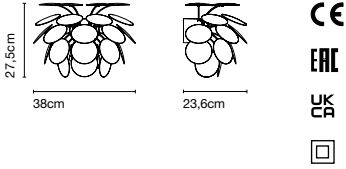

Discocó A

Code
A620-100
A620-104

Finish
● White (RAL 9003) *
● Black - Gold (RAL 9004 - Gold) *

Materials
Discs: ABS
Semi-sphere: Chromed metal

Product type: Wall
Light source: 2x E14 LED 5W
Weight: Net 1,2 kg – Gross 1,5 kg
Package: 59 x 19 x 15 cm - 1,5 kg – VOL - 0,02 m³

Wire installation: Hardwired