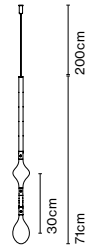

Finish

● Black

Double hook 96 x1

A718-029-39
1 unit included

● Black

Double hook 71 x1

A718-030-39
1 unit included

● Black