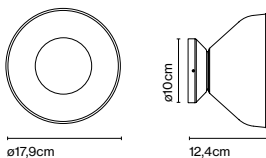

Aura Plus On/Off

Code	Finish
A676-031-50-27K	○ Translucent
A676-031-51-27K	● Opal
A676-031-53-27K	● Transparent smoked
A676-031-55-27K	● Copper

Materials Dimmable: No
Shade: Blown glass
Structure: Polycarbonate
Dissipater: Aluminium

Product type: Wall
Light source: LED SMD 230 VAC 10W 2700K CRI90 1150lm
Luminaire: 230 VAC 10W 524lm

Weight: Net 0,9 kg – Gross 1,5 kg
Package: 33 x 22 x 21 cm - 1,5 kg – VOL - 0,015 m³
Product notes: Structure in black, except for the opal version, with structure in white.
LED included

Aura W/Canopy

Code	Finish
A676-032-50-27K	○ Translucent
A676-032-51-27K	● Opal
A676-032-53-27K	● Transparent smoked

Materials Dimmable: Yes
Shade: Blown glass Integrated dimmer: No
Structure: Polycarbonate Dimming protocols: Phase cut (Triac)
Dissipater: Aluminium

Product type: Wall
Light source: LED SMD 700mA 8,2W 2700K CRI90 913lm
Luminaire: 220 - 240 VAC TRIAC 12,3W 389lm

Weight: Net 0,9 kg – Gross 1,1 kg
Package: 26 x 26 x 20 cm - 1,1 kg – VOL - 0,013 m³
Product notes: Structure in black, except for the opal version, with structure in white.
LED included

Dimmable

Wire installation: Hardwired

Product notes: 3000K available upon request. Upcharge of 60 €.