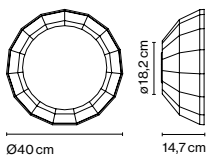

CE

EAC

UK

Wire installation: Hardwired