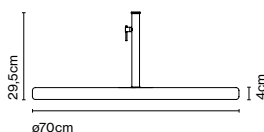

70 base + stem

Code A683-044   Finish
● Concrete and black (RAL 9005)

Materials
Base: Concrete
Stem: Stainless steel

Product type: Accessory
Weight: Net 36,8 kg – Gross 52,2 kg
Package: 80 x 80 x 20 cm - 50 kg – VOL -0,106 m³
31 x 18 x 17 cm - 2,2 kg – VOL -0,009 m³
Product notes: Base only compatible with Jaima P307