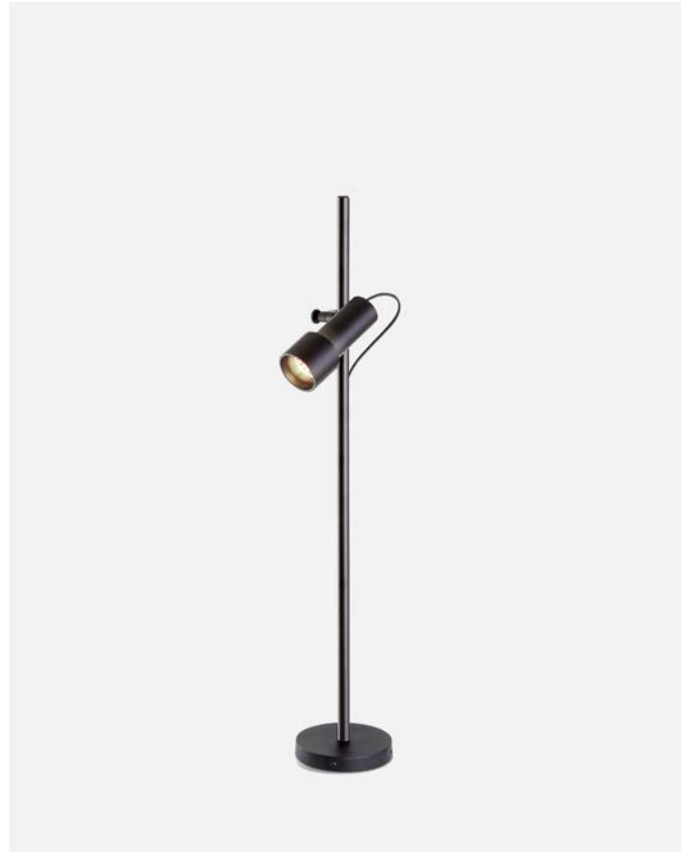

Dimmable

CE

IP65

ERC

UK
CA

Cable length: 2,5m

A722-011-39-27K