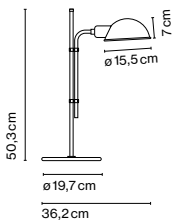

Funiculí A Fabric

Code	Finish
A641-403 ☹☉	● Black - White
A641-404 ☹☉	● Black - Sand

Materials
Stem: Iron
Shade: White or sand polyester shade, made of a PVC-PET laminated film

Product type: Wall
Light source: E14 LED 5W
Weight: Net 0,7 kg – Gross 1,7 kg
Package: 67 x 27 x 10 cm – 1,4 kg Vol – 0,02 m³
26 x 26 x 18 cm – 0,3 kg Vol – 0,012 m³

CE

ERC

Cable length: 2 m
Wire installation: Plug-in
Color cord: Black
Switch location: In-line

Funiculí S

Code	Finish
A641-020 ☹☉	● Moss grey (RAL 7003)
A641-021 ☹☉	● Off-white (RAL 1013)
A641-022 ☹☉	● Black (RAL 9005)
A641-449 ☹☉	● Green (RAL 110 40 30)
A641-450 ☹☉	● Terracotta (RAL 050 40 50)
A641-451 ☹☉	● Mustard (RAL 075 60 70)

Materials
Base: Iron wapped with black rubber
Stem: Iron
Shade: Aluminium

Product type: Table
Light source: E14 LED 5W
Weight: Net 1,8 kg – Gross 3 kg
Package: 47 x 34 x 11 cm – 3 kg Vol – 0,017 m³

CE

ERC

Cable length: 2 m
Wire installation: Plug-in
Color cord: Black
Switch location: In-line