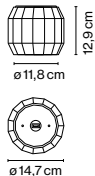

Scotch Club C

Code	Finish
A656-034	● White - Gold *
A656-036	● Blue - Gold *
A656-037	● Terracotta - White *
A656-038	● Terracotta - Gold *
A656-039	● Black - White *
A656-040	● Black - Gold *

Materials

Shade: Ceramic with the inner part in brilliant white enamel or gold

Product type: Wall

Light source: G9 LED 2,2W

Weight: Net 0,8 kg – Gross 1,2 kg

Package: 22 x 25 x 23 cm – 1,2 kg Vol – 0,01 m³

CE

ERC

UK
CA