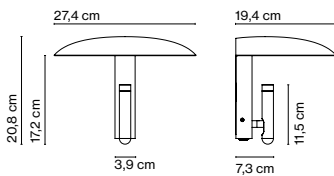

Konoha

Code	Finish
A716-001-39-27K ☹☺	● Matt black (RAL 9005)
A716-001-35-27K ☹☺	● White chalk (RAL 085 80 10)
A716-001-41-27K ☹☺	● Terracotta (RAL 050 50 40)
A716-001-45-27K ☹☺	● Moss grey (RAL 7003)

Materials: Steel
Structure: Steel
Tube: Aluminium
Dimmable: No

Product type: Wall
Light source: LED SMD 700mA 2,1W 2700K CRI90 199,4lm
Luminaire: 100 - 240 VAC 3,2W 137lm
Weight: Net 1,14 kg – Gross 1,9 kg
Package: 35 x 33,4 x 22,8 cm – 1,9 kg Vol – 0,03 m³
Product notes: The ON/OFF switch is located at the base of the structure
LED included