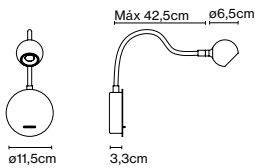

N°8

Code	Finish
A670-001	● Oak
A670-002	● Wenge

Materials Dimmable: No
Plate: Metal
Arm: Metal covered in braided fabric
Diffuser: Wood

Product type: Wall
Light source: LED SMD 700mA 2,1W 2700K CRI80 226,5lm
Luminaire: 100 - 240 VAC 4,25W
Weight: Net 0,62 kg – Gross 1,15 kg
Package: 69 x 17 x 12 cm – 1,15 kg Vol – 0,01 m³
LED included

Wire installation: Hardwired
Canopy color: Black
Switch location: Plate