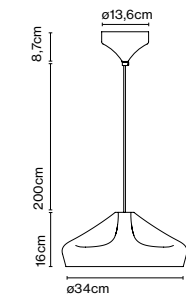

Cable length: 2 m
Wire installation: Hardwired
Color cord: Black
Canopy color: Same color as chosen shade.