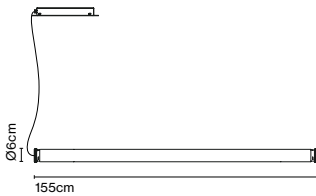

Canopy and power supply included.
 Hooks or supports (page 104) to be ordered separately.
 Recessed version on request.
 LED included

Dimmable

Cable length: 3 m
 Wire installation: Hardwired
 Color cord: Black
 Canopy color: Black