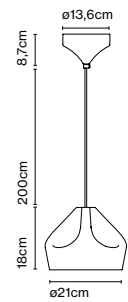

Pleat Box 24 LED

Code	Finish
A636-403-3535-27K	● White - White
A636-403-3549-27K	● White - Gold
A636-403-3835-27K	● Grey - White
A636-403-3849-27K	● Grey - Gold *
A636-403-4135-27K	● Terracotta - White
A636-403-4149-27K	● Terracotta - Gold *
A636-403-3935-27K	● Black - White *
A636-403-3949-27K	● Black - Gold
A636-403-4235-27K	● Ocher - White
A636-403-4535-27K	● Dark Green - White
A636-403-4549-27K	● Dark Green - Gold

Materials
Shade: Ceramic with the inner part in brilliant white enamel or gold
Canopy: Ceramic
Cord: Fabric

Dimmable: Yes
Integrated dimmer: No
Dimming protocols: Phase cut (Triac)

Product type: Pendant
Light source: LED SMD 700mA 8,2W 2700K CRI90 913lm
Luminaire: 220 - 240 VAC TRIAC 9,89W 113lm
Weight: Net 1,9 kg – Gross 2,5 kg
Package: 36 x 36 x 30 cm – 2,5 kg Vol – 0,04 m³
LED included