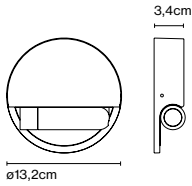

Ledtube R right

Code	Finish
A622-218-17-27K	● Aluminium
A622-218-18-27K	● Bronze
A622-218-35-27K	● Matt white (RAL 9010)
A622-218-39-27K	● Matt black (RAL 9005)

Materials
Structure: Injected aluminium
Frontal: Transparent polycarbonate

Dimmable: No

Product type: Wall
Light source: LED SMD 700mA 2,1W 2700K CRI90 226,5lm
Luminaire: 100 - 240 VAC 4,25W 131lm
Weight: Net 0,8 kg – Gross 0,9 kg
Package: 16 x 15 x 9 cm – 0,9 kg Vol – 0,002 m³
Product notes: Incorporated press button to switch on or off when opening or closing the wall lamp. Honeycomb grill to avoid glare.
LED included

A622-218-17-27K

Wire installation: Hardwired

Ledtube R left

Code	Finish
A622-219-17-27K	● Aluminium
A622-219-18-27K	● Bronze
A622-219-35-27K	● Matt white (RAL 9010)
A622-219-39-27K	● Matt black (RAL 9005)

Materials
Structure: Injected aluminium
Frontal: Transparent polycarbonate

Dimmable: No

Product type: Wall
Light source: LED SMD 700mA 2,1W 2700K CRI90 226,5lm
Luminaire: 100 - 240 VAC 4,25W 131lm
Weight: Net 0,8 kg – Gross 0,9 kg
Package: 16 x 15 x 9 cm – 0,9 kg Vol – 0,002 m³
Product notes: Incorporated press button to switch on or off when opening or closing the wall lamp. Honeycomb grill to avoid glare.
LED included