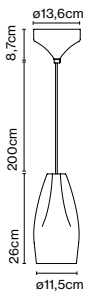

Materials
 Shade: Ceramic with the inner part in brilliant white enamel or gold
 Canopy: Ceramic
 Cord: Fabric

Product type: Pendant
 Light source: E27 LED Reflector 8W
 Weight: Net 1,4 kg – Gross 2 kg
 Package: 24 x 24 x 53 cm – 2 kg Vol – 0,03 m³