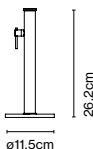

Fix stem

Code A683-032   Finish
● Black (RAL 9005)

Materials
Stem: Stainless steel

Product type: Accessory
Weight: Net 1,9 kg – Gross 2,3 kg
Package: 31 x 18 x 17 cm - 2,3 kg – VOL -0,009 m³
Product notes: Compatible with Jaima P207 and P307.