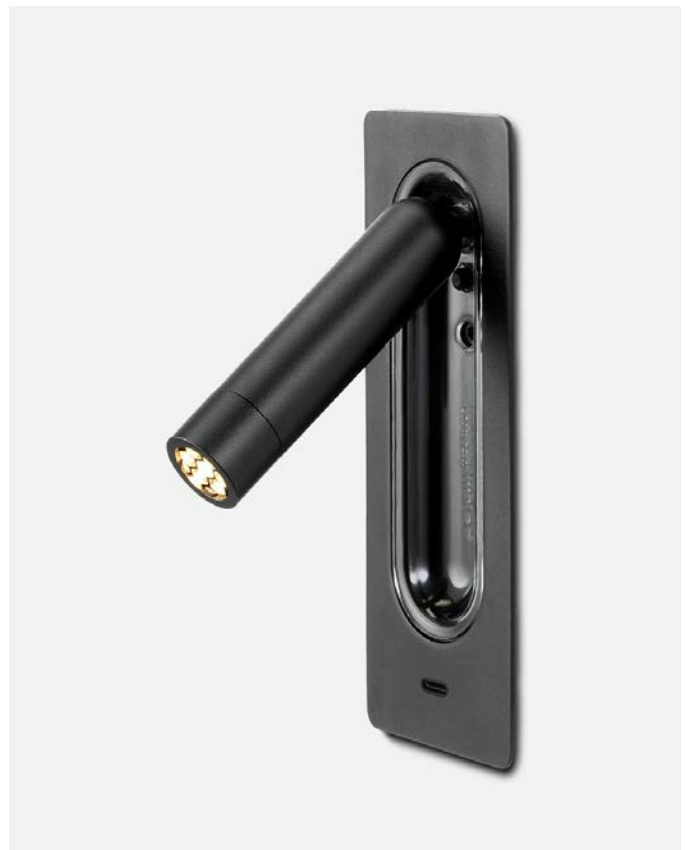

Dimmable: No

Product type: Wall
Light source: LED SMD 700mA 2,1W 2700K CRI90 226,5lm
Luminaire: 90 - 264 VAC 5,2W 131lm
Weight: Net 0,87 kg – Gross 1 kg
Package: 11 x 21 x 9 cm – 1 kg Vol – 0,02 m³
Product notes: Incorporated press button to switch on or off when opening or closing the wall lamp. Honeycomb grill to avoid glare. Incorporated USB C on fixture face.
LED included