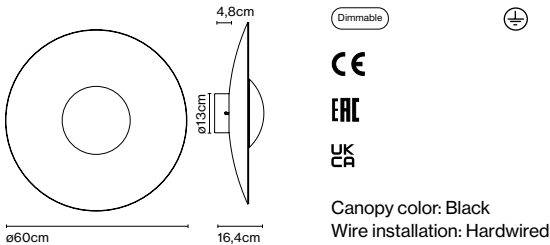

Ginger 60C

Code	Finish
A662-154	● Oak - White
A662-155	● Wenge - White
A662-156	● Oak - Oak
A662-157	● Wenge - Wenge
A662-386	● Brushed brass - Brushed brass
A662-387	● Black - White
A662-572-36-27K	● Mauve (RAL 010 70 10)
A662-572-37-27K	● Sand (RAL 050 85 10)
A662-572-38-27K	● Stone Grey (RAL 000 65 00)

Materials	Dimmable: Yes
Diffuser: Pressed wood or brushed aluminium	Integrated dimmer: No
Dissipater: Aluminium	Dimming protocols: Phase cut (Triac)
Canopy: Metal	Casambi

Product type: Wall / Ceiling
Light source: LED SMD 700mA 22,4W 2700K CRI90 2933lm
Luminaire: 180 - 295 VAC TRIAC 26,09W 1165lm
Weight: Net 3,3 kg – Gross 6,3 kg
Package: 72 x 72 x 28 cm – 6,3 kg Vol – 0,1 m³
LED included

Canopy color: Black
Wire installation: Hardwired