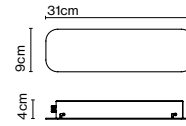

A666-216-15	● Matt Gold - 50W 24V	Triac	II
A666-216-16	● Black - 50W 24V	Triac	II
A666-217-15	● Matt Gold - 35W 24V	DALI	I
A666-217-16	● Black - 35W 24V	DALI	I