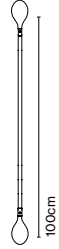

Code
Union 100
A718-036-39
1 unit included

● Black