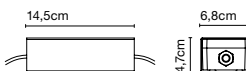

Dimmer Casambi IP65

Code A712-001   Finish
● Black

Materials
Case: ABS
Trim: Aluminium

Product type: Accessory
85 - 240 VAC max. 50W
Weight: Net 2 kg – Gross 3 kg
Package: 20 x 12 x 8 cm - 3 kg – VOL - 0,002 m³
Product notes: Bluetooth smart wireless trailing edge dimmer that adjusts light intensity or switches the lamp ON/OFF. Available in Android or iOS with the app Casambi.

CE
EAC
UK
IP65