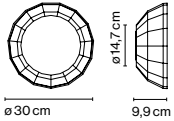

Scotch Club A 30

Code	Finish
A656-025	● White - White *
A656-027	● Blue - White *
A656-028	● Blue - Gold *
A656-029	● Terracotta - White *
A656-031	● Black - White *
A656-032	● Black - Gold *

Materials

Shade: Ceramic with the inner part in brilliant white enamel or gold

Product type: Wall

Light source: 2x G9 LED 2,2W

Weight: Net 1,6 kg – Gross 2,4 kg

Package: 36 x 36 x 29 cm – 2,4 kg Vol – 0,037 m³

CE

EAC

UK

Wire installation: Hardwired