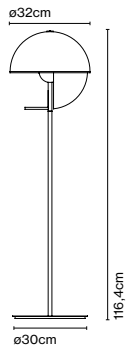

Theia P

Code
A672-003
A672-004 ☉

Finish
● White (RAL 9010) *
● Black (RAL 9005)

Materials
Base: Iron
Stem: Iron
Dissipater: Aluminium
Diffuser: Spun metal
Shade: Thermoformed methacrylate

Dimmable: No
Integrated dimmer: Yes

Product type: Floor
Light source: LED SMD 700mA 8,2W 2700K CRI90 913lm
Luminaire: 100 - 240 VAC 10,85W
Weight: Net 6,8 kg – Gross 8,5 kg
Package: 37 x 37 x 23 cm – 5,8 kg Vol – 0,03 m³
120 x 17 x 12 cm – 2,7 kg Vol – 0,02 m³
LED included

Dimmer

CE

ERC

Cable length: 2 m
Wire installation: Plug-in
Color cord: Black
Switch location: Built-in the dissipater