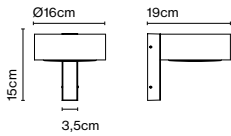

Plaff-on! A IP65 NEW FINISHES

Code A628-061-39-27K Finish
A628-061-31-27K ● Black (RAL 9005)
A628-061-35-27K ● Rust Brown
● White (RAL 9010)

Materials Structure: Aluminium Dimmable: Yes
Shade: Opal blown glass Integrated dimmer: No
Dimming protocols: Phase cut (Triac)

Product type: Wall
Light source: LED COB 230 VAC 8W 2700K CRI90 571lm
Luminaire: 230 VAC TRIAC 8,47W 225lm
Weight: Net 0,8 kg – Gross 1,2 kg
Package: 22 x 22 x 16,5 cm – 1,2 kg Vol – 0,008 m³
LED included

Dimmable
CE
ENEC
UK
CB

IP65