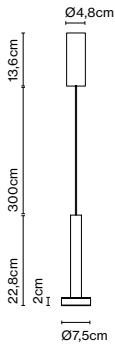

Milana 8

Code Finish
A699-135-35-27K ● Off-white (RAL 1013)
A699-135-39-27K ● Black (RAL 9005)

Materials Dimmable: Yes
Shade: Aluminium Integrated dimmer: No
Diffuser: Glass Dimming protocols: Phase cut (Triac), DALI

Product type: Pendant
Light source: LED SMD 700mA 8,6W 2700K CRI90 372lm
Luminaire: 220 - 240 VAC TRIAC 8,72W 340lm
Weight: Net 0,6 kg – Gross 0,96 kg
Package: 24 x 24 x 7 cm – 0,96 kg Vol – 0,004 m³
Product notes: DALI available upon request
LED included