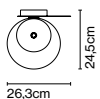

CE

EAC

Wire installation: Hardwired
Switch location: Plate