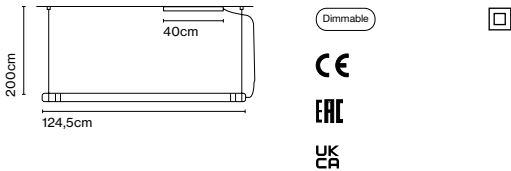

Neón de Luz NL - S 125

Code	Finish	Dimming	Class
A70-504	● Aluminium LED *	-	II
A70-516	● Aluminium LED *	DALI	II

Materials
Structure: Polycarbonate with reflectors
Brackets: Chromed zamac
Reactance box: Polycarbonate

Dimmable: Depends on the model
Integrated dimmer: No
Dimming protocols: DALI

Product type: Pendant
Light source: LED SMD 450mA 38,9W 3000K CRI80 5190lm
Luminaire: 220 - 240 VAC 40,35W 3020lm
220 - 240 VAC 40,29W 3020lm
Weight: Net 2,1 kg – Gross 2,74 kg
Package: 127 x 8 x 8 cm – 1,54 kg Vol – 0,008 m³
51 x 17 x 8 cm – 1,2 kg Vol – 0,006 m³
LED included

CE

ERC

UK
CA

Cable length: 2 m
Wire installation: Hardwired
Color cord: Transparent
Canopy color: White