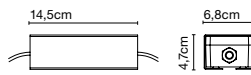

Dimmer Casambi IP65

Code A712-001
Finish ● Black

Materials
Case: ABS
Trim: Aluminium

Product type: Accessory
85 - 240 VAC max. 50W
Weight: Net 2 kg – Gross 3 kg
Package: 20 x 12 x 8 cm - 3 kg – VOL - 0,002 m³
Product notes: Bluetooth smart wireless trailing edge dimmer that adjusts light intensity or switches the lamp ON/OFF. Available in Android or iOS with the app Casambi.

CE
ENEC
UK
CA
IP65