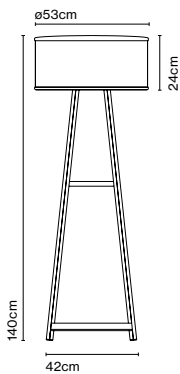

Materials Dimmable: No
Base: Steel
Diffuser: Opal blown glass

Product type: Table
Light source: LED SMD 24Vdc 6,5W 2700K CRI90 579lm
Luminaire: 100 - 240 VAC 7,2W 157lm
Weight: Net 0,39 kg – Gross 1,22 kg
Package: 22 x 19 x 13 cm – 1,22 kg Vol – 0,005 m³ (1u)
39 x 17 x 45 cm – 5,4 kg Vol – 0,03 m³ (4u)
Product note: Multiple order of 4 units
LED included

Product type: Floor
Light source: 2x E27 LED Standard 8W
Weight: Net 10,6 kg – Gross 10,3 kg
Package: 56 x 56 x 29 cm - 5,2 kg – VOL - 0,091 m³
47 x 12 x 126 cm - 6 kg – VOL - 0,071 m³

Cable length: 2,5 m
Wire installation: Plug-in
Color cord: Black
Switch location: Built in the shade