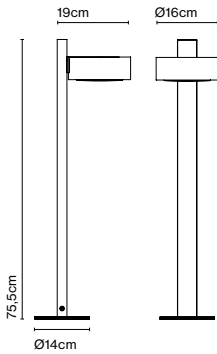

Plaff-on! B IP65

Code   Finish
A628-064-39-27K   ● Black (RAL 9005)
A628-064-31-27K   ● Rust Brown

Materials   Dimmable: Yes
Structure: Aluminium   Integrated dimmer: No
Shade: Opal blown glass   Dimming protocols: Phase cut (Triac)

Product type: Bollard
Light source: LED COB 230 VAC 8W 2700K CRI90 571lm
Luminaire: 230 VAC TRIAC 8,47W 225lm
Weight: Net 1,8 kg – Gross 3,4 kg
Package: 23,5 x 83 x 33,5 cm – 3,4 kg Vol – 0,07 m³
LED included

Dimmable

CE

IP65

ERC

UK
CR