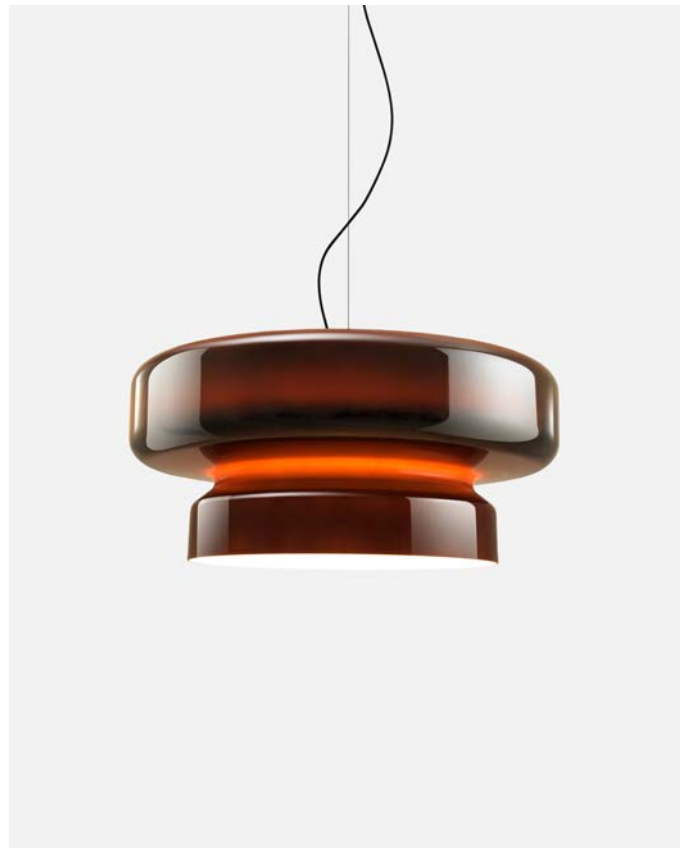

Product notes: 3000K available upon request. Upcharge of 60 €.
Casambi available upon request. Upcharge of 210 €.

A698-003