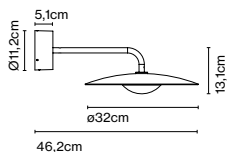

Dimmable

IP65

CE

ERC

UK
CA