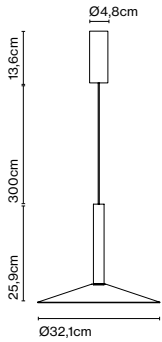

Milana 32

Code
A699-003-35-27K
A699-003-39-27K ☉

Finish
● Off-white (RAL 1013)
● Black (RAL 9005)

Materials
Shade: Aluminium
Diffuser: Polycarbonate

Dimmable: Yes
Integrated dimmer: No
Dimming protocols: Phase cut (Triac), DALI

Product type: Pendant
Light source: LED SMD 700mA 8,6W 2700K CRI90 372lm
Luminaire: 220 - 240 VAC TRIAC 8,72W 340lm
Weight: Net 0,87 kg – Gross 1,68 kg
Package: 24 x 24 x 7 cm – 0,86 kg Vol – 0,004 m³
36,5 x 36,5 x 7,5 cm – 0,82 kg Vol – 0,009 m³
Product notes: DALI upon request
LED included

Dimmable

CE

ERC

UK
CA

Cable length: 3 m
Wire installation: Hardwired
Color cord: Black
Canopy color: Black