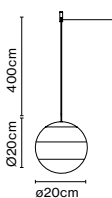

Dipping Light 20 NEW FINISHES

Code	Finish
A691-458-35-27K	White
A691-261	Blue *
A691-458-45-27K	Green
A691-458-30-27K	Amber
A691-264	Pink *
A691-458-40-27K	Burgundy
A691-458-47-27K	Chocolate
A691-458-37-27K	Cream

Materials
Diffuser: Brilliant white blown glass globe with layered paint
Cover: Polycarbonate
Canopy: Metal

Dimmable: Yes
Integrated dimmer: No
Dimming protocols: Phase cut (Triac)
Casambi
DALI

Product type: Pendant
Light source: LED SMD 350mA 4,05W 2700K CRI90 463lm
Luminaire: 220 - 240 VAC TRIAC 5,72W 231lm
Weight: Net 1,3 kg – Gross 1,9 kg
Package: 33 x 26 x 26 cm – 1,9 kg Vol – 0,02 m³
LED included

Dimmable

Cable length: 2 m
Wire installation: Hardwired
Color cord: Black
Canopy color: Black - Entry points: 1

Product notes: 3000K available upon request. Upcharge of 60 €.
Casambi available upon request. Upcharge of 210 €.
DALI available upon request. Upcharge of 90 €.

Dipping Light 20 - 24V NEW FINISHES

Code	Finish
A691-459-35-27K	White
A691-271	Blue *
A691-459-45-27K	Green
A691-459-30-27K	Amber
A691-274	Pink *
A691-459-40-27K	Burgundy
A691-459-47-27K	Chocolate
A691-459-37-27K	Cream

Materials
Diffuser: Brilliant white blown glass globe with layered paint
Cover: Polycarbonate

Dimmable: Yes
Integrated dimmer: No
Dimming protocols: It depends on the purchased power supply.
Phase cut (Triac), DALI, Casambi

Product type: Pendant
Light source: LED SMD 24Vdc 5W 2700K CRI90 495lm
Luminaire: (Power supply not included) 231lm
Weight: Net 1,06 kg – Gross 1,7 kg
Package: 36 x 26 x 26 cm – 1,7 kg Vol – 0,02 m³
Product notes: Use with Cluster. 1 pc. hook accessory included
LED included

Dimmable

Cable length: 4 m
Wire installation: Hardwired
Color cord: Black