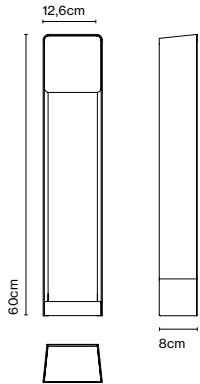

Lab B 60

Code	Finish
A646-080	● White (RAL 9003)
A646-081	● Brown (RAL 8019)
A646-082	● Rust brown
A646-083	● Dark iroko

Materials
Structure: Aluminium Graphite grey (RAL 7024)
Lids: Metal, wood

Dimmable: Yes
Integrated dimmer: No
Dimming protocols: Phase cut (Triac)

Product type: Bollard
Light source: LED SMD 700mA 6,3W 2700K CRI80 590lm
Luminaire: 220 - 240 VAC TRIAC 8,41W 319lm
Weight: Net 2,5 kg – Gross 3,5 kg
Package: 18 x 13 x 70 cm – 3,5 kg Vol – 0,02 m³
Product notes: CRI90 available upon request