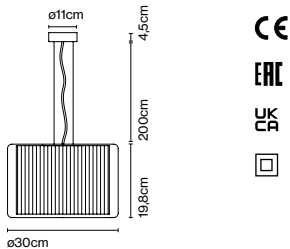

Cable length: 2 m
Wire installation: Hardwired
Color cord: Black
Canopy color: White

A89-029

Mercer 44

Code	Finish
A89-012	● Natural cotton ribbon
A89-075	● Pearl white

Materials
Shade: Textile
Structure: Blown glass