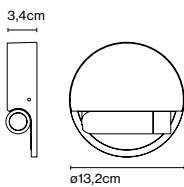

A622-219-35-27K

Wire installation: Hardwired