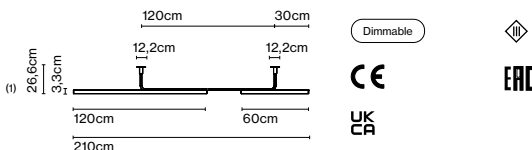

Ambrosia 210

Code	Finish	CCT
A704-003-15-22K	● Matt Gold	22K
A704-003-15-27K	● Matt Gold	27K
A704-003-15-30K	● Matt Gold	30K
A704-003-16-22K	● Black	22K
A704-003-16-27K	● Black	27K
A704-003-16-30K	● Black	30K

Materials
Structure: Aluminium
Diffuser: Methacrylate
Canopy: Aluminium / Steel

Dimmable: Yes
Integrated dimmer: No
Dimming protocols: It depends on the purchased power supply.

Product type: Pendant / Ceiling
Light source Ambrosia 22K: LED SMD 24Vdc 28,8W 2200K CRI90 3174lm
Luminaire Ambrosia 22K: (Power supply not included) 2802lm

Light source Ambrosia 27K: LED SMD 24Vdc 28,8W 2700K CRI90 3042lm
Luminaire Ambrosia 27K: (Power supply not included) 2812lm

Light source Ambrosia 30K: LED SMD 24Vdc 28,8W 3000K CRI90 3384lm
Luminaire Ambrosia 30K: (Power supply not included) 2865lm

Weight: Net 3,1 kg – Gross 3,6 kg
Package: 29 x 10 x 135 cm - 2 kg – VOL - 0,04 m³
8 x 8 x 68 cm - 0,6 kg – VOL - 0,004 m³
8 x 8 x 128 cm - 1 kg – VOL - 0,01 m³

Product notes: 24V remote power supply to be ordered separately.
LED included

(1) The height can be increased by means of the 40 or 60 cm poles (max. 3 units per each side). They can be combined.

Wire installation: Hardwired / Recessed