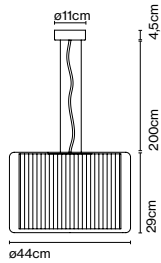

Mercer 44

Code	Finish
A89-012	● Natural cotton ribbon
A89-075	● Pearl white

Materials
Shade: Textile
Structure: Blown glass

Product type: Pendant
Light source: 2x E27 LED Standard 8W
Weight: Net 7,8 kg – Gross 10 kg
Package: 56 x 56 x 48 cm – 10 kg Vol – 0,15 m³

A89-075

Cable length: 2 m
Wire installation: Hardwired
Color cord: Black
Canopy color: White

Mercer A

Code	Finish
A89-050	● Natural cotton ribbon
A89-076	● Pearl white

Materials
Shade: Textile
Structure: Blown glass
Wall bracket: Chromed iron

Product type: Wall
Light source: E14 LED 5W
Weight: Net 1,35 kg – Gross 2 kg
Package: 33 x 33 x 28 cm – 2 kg Vol – 0,03 m³