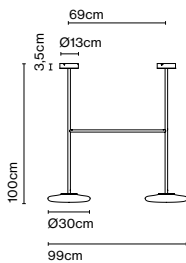

Ihana x2 100

Code	Finish	Dimming	CCT
A709-011-39-27K	● Opal	Triac	27K
A709-012-39-18/30K	● Opal	Triac	DTW 18K-30K

Materials
Structure: Steel
Shade: Opal blown glass

Dimmable: Yes
Integrated dimmer: No
Dimming protocols: Phase cut (Triac)
Dim to warm from 1800K to 3000K. (Triac)
DALI

Product type: Pendant / Ceiling
Light source: LED SMD 700mA 16,4W 2700K CRI90 1826lm
Luminaire: 220 - 240 VAC TRIAC 19,78W 994lm
Light source DTW: LED COB 350mA 12W 1800-3000K CRI90 1272lm
Luminaire DTW: 220 - 240 VAC TRIAC 15,2W
Weight: Net 4,5 kg – Gross 6,7 kg
Package: (2x) 21 x 42 x 42 cm – 3 kg Vol – 0,04 m³
24 x 14 x 114 cm – 3,7 kg Vol – 0,04 m³
LED included

Dimmable

UK
CA

CE

ERC

Wire installation: Hardwired
Canopy color: Black

Product notes: DALI upon request