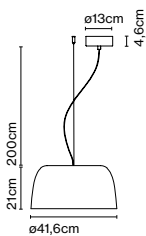

Product type: Pendant

Light source: LED SMD 700mA 16,28W 2700K CRI90 1873lm

Luminaire: 180 - 295 VAC TRIAC 19,71W 955lm

220 - 240 VAC DALI 20,32W 955lm

Weight: Net 3 kg – Gross 4,4 kg

Package: 44 x 44 x 32 cm – 4,4 kg Vol – 0,06 m³

LED included

Dimmable

CE

ERC

UKCA

Cable length: 2 m

Wire installation: Hardwired

Color cord: Black

Canopy color: Black