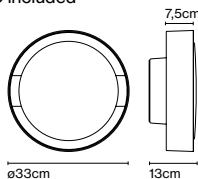

Plaff-on! 33 LED IP54

Code	Finish	Dimming	CCT
A628-054	● Black (RAL 9005)	Triac	27K
A628-055	● Black (RAL 9005)	DALI	27K
A628-065	● Black (RAL 9005)	Triac	27K - 30K - 40K
A628-054-31-27K	● Rust Brown	Triac	27K
A628-055-31-27K	● Rust Brown	DALI	27K
A628-065-31-3CCT	● Rust Brown	Triac	27K - 30K - 40K

Materials

Structure: Aluminium

Shade: Opal blown glass

Dimmable: Yes

Integrated dimmer: No

Dimming protocols: Phase cut (Triac)
DALI, Casambi

Product type: Wall / Ceiling

Light source: LED SMD 700mA 21,8W 2700K CRI90 2654lm

Luminaire: 220 - 240 VAC TRIAC 27W 1941lm

220 - 240 VAC DALI 26,1W 1941lm

Light source: LED SMD 700mA 21,8W 3000K CRI90 2929lm

Luminaire: 220 - 240 VAC TRIAC 26,95W

Light source: LED SMD 700mA 21,8W 4000K CRI90 3049lm

Luminaire: 220 - 240 VAC TRIAC 26,95W

Weight: Net 4 kg – Gross 4,5 kg

Package: 40 x 40 x 21 cm – 4,5 kg Vol – 0,03 m³

LED included