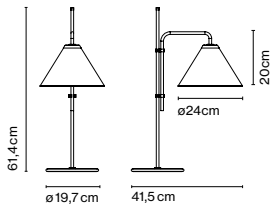

Cable length: 2 m
Wire installation: Plug-in
Color cord: Black
Switch location: In-line

A641-405

The Ginger collection is notable for its great simplicity of form, its lightweight appearance and reflected direct light. A design for any type of project.