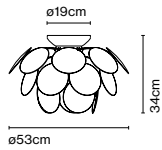

Discocó C53

Code	Finish
A620-010	● White (RAL 9003) *
A620-081	● Black - Gold (RAL 9004 - Gold) *

Materials
Discs: ABS
Semi-sphere: Chromed metal

Product type: Ceiling
Light source: E27 LED Globe (ø120) 14W
Weight: Net 2,2 kg – Gross 3,7 kg
Package: 86 x 27 x 22 cm - 3,7 kg – VOL - 0,05 m³

Wire installation: Hardwired