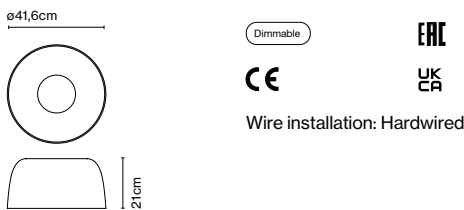

Djembé C42.21

Code	Finish	Dimming	Class
A681-104	White (RAL 1013)	Triac	II
A681-105	Grey (RAL 7022)	Triac	II
A681-106	Red (RAL 3011)	Triac	II
A681-107	Sky Blue (PANTONE 7542C)	Triac	II
A681-204	White (RAL 1013)	DALI	I
A681-205	Grey (RAL 7022)	DALI	I
A681-206	Red (RAL 3011)	DALI	I
A681-207	Sky Blue (PANTONE 7542C)	DALI	I

Materials
Shade: Bi-injected rotary moulded polyethylene (stone texture on the outer part and smooth satin white on the inner part of the fixture)
Diffuser: Aluminium

Dimmable: Yes
Integrated dimmer: No
Dimming protocols: Phase cut (Triac)
DALI
Casambi

Product type: Ceiling
Light source: LED SMD 700mA 16,28W 2700K CRI90 1873lm
Luminaire: 180 - 295 VAC TRIAC 19,71W 955lm
220 - 240 VAC DALI 20,32W 955lm
Weight: Net 3 kg – Gross 4,3 kg
Package: 44 x 44 x 25 cm – 4,3 kg Vol – 0,05 m³
LED included