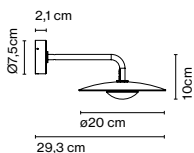

Ginger 20A 24V IP65

Code Finish
A662-660-31-27K ● Rust Brown
A662-660-39-27K ▲ Black - White (RAL 9005-9010)

Materials Dimmable: Yes
Diffuser: Aluminium Integrated dimmer: No
Dissipater: Aluminium Dimming protocols: It depends on the purchased power supply.

Product type: Wall
Light source: LED SMD 24Vdc 5W 2700K CRI90 495lm
Luminaire: (Power supply not included) 161lm - Black-White
(Power supply not included) 29lm - Rust brown
Weight: Net 0,5 kg – Gross 1,2 kg
Package: 36 x 30 x 17 cm – 1,2 kg Vol – 0,02 m³
Product notes: 24V remote power supply to be ordered separately.
LED included

Dimmable

IP65

CE

ERC

UK
CA