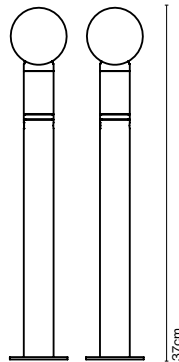

Support Fris A 37 x2

Code A718-041-39   Finish ● Black

Materials
Structure: Metal

Product type: Accessory
Product notes: Accessory used to hold the luminaire.