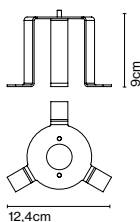

Code A662-556  Finish  Stainless steel

Materials
Structure: Stainless steel 316 L

Product type: Accessory
Weight: Net 0,3 kg – Gross 0,4 kg
Package: 15 x 15 x 13 cm - 0,4 kg – VOL - 0,003 m³

Ginger: Power Supply - Non Dimmable IP