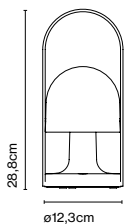

Materials
 Diffuser: Opal Polycarbonate
 Body: Polycarbonate
 Handle: Plywood with natural oak varnish

Integrated dimmer: Yes
 Dimmer type: 3 positions dimmer

Product type: Table / Portable
 Light source: LED SMD 1A 3,5W 2700K CRI90 216lm
 Luminaire: in 5 Vdc 1,5A 135lm
 Weight: Net 0,7 kg – Gross 1,8 kg
 Package: 35 x 24 x 36 cm – 1,8 kg Vol – 0,03 m³ (1u)
 51 x 35 x 36 cm – 8 kg Vol – 0,064 m³ (6u)
 Product notes: Multiple order of 6 units. Power outlet not included.
 Charging cable included. Power adapter not included.
 LED included