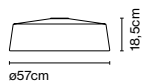

Soho C 38 LED

Code	Finish	Dimming
A631-210	● White *	Triac
A631-214	● Sky blue *	Triac

Materials
Shade: Rotary moulded polyethylene
Diffuser: Methacrylate opal

Dimmable: Yes
Integrated dimmer: No
Dimming protocols: Phase cut (Triac)
DALI

Product type: Ceiling
Light source: LED SMD 700mA 13,35W 2700K CRI80 1848lm
Luminaire: 220 - 240 VAC TRIAC 15,94W 1051lm
220 - 240 VAC DALI 16,23W 1051lm
Weight: Net 2,3 kg – Gross 3,1 kg
Package: 44 x 44 x 15 cm – 3,1 kg Vol – 0,03 m³
LED included

Wire installation: Hardwired

Product notes: Casambi available upon request. Upcharge of 210 €

Soho C 57 LED

Code	Finish
A631-106	● White *
A631-107	● Stone grey *
A631-108	● Black *

Materials
Shade: Rotary moulded polyethylene
Diffuser: Methacrylate opal

Dimmable: Yes
Integrated dimmer: No
Dimming protocols: DALI / DSI

Product type: Ceiling
Light source: LED SMD 700mA 28,7W 2700K CRI80 3446lm
Luminaire: 220 - 240 VAC DALI 33,5W 2086lm
Weight: Net 6,3 kg – Gross 7,7 kg
Package: 60 x 60 x 21 cm – 7,7 kg Vol – 0,08 m³
Product notes: 3000K available upon request
LED included

Wire installation: Hardwired

Product notes: Casambi available upon request. Upcharge of 210 €
3000K available upon request. Upcharge of 60 €
4000K available upon request. Upcharge of 60 €