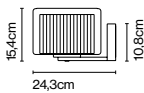

A89-050

Wire installation: Hardwired