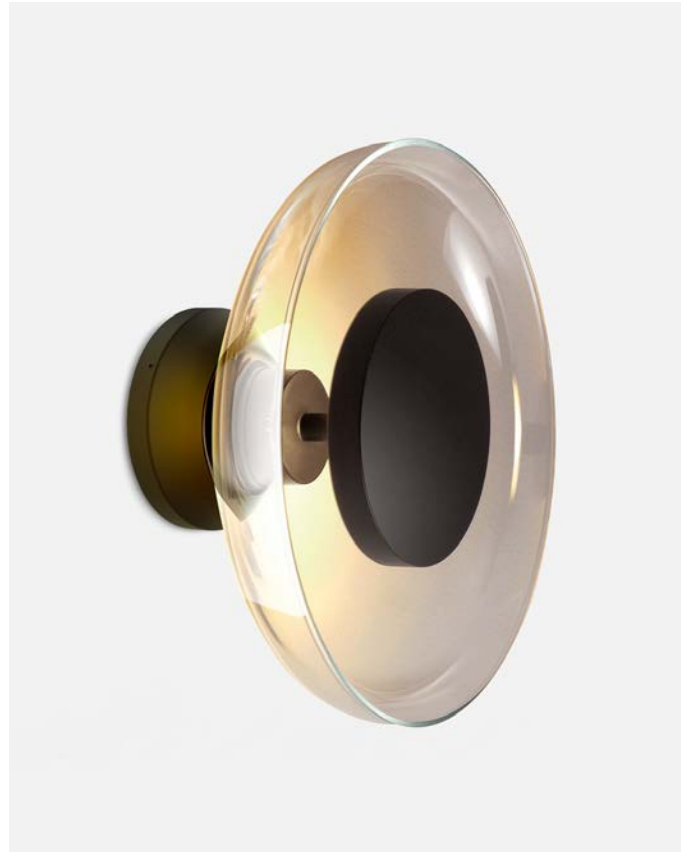

A676-033-53-27K

Aura 24V

Code	Finish
A676-034-50-27K	○ Translucent
A676-034-51-27K	● Opal

Materials	Dimmable: Yes
Shade: Blown glass	Integrated dimmer: No
Structure: Polycarbonate	Dimming protocols: It depends on the purchased power supply.
Dissipater: Aluminium	

Product type: Wall
Light source: LED SMD 24Vdc 10W 2700K CRI90 1038lm
Luminaire: (Power supply not included) 442lm

Weight: Net 0,5 kg – Gross 0,8 kg
Package: 26 x 26 x 20 cm - 0,8 kg – VOL - 0,013 m³
Product notes: Structure in black, except for the opal version, with structure in white.
LED included